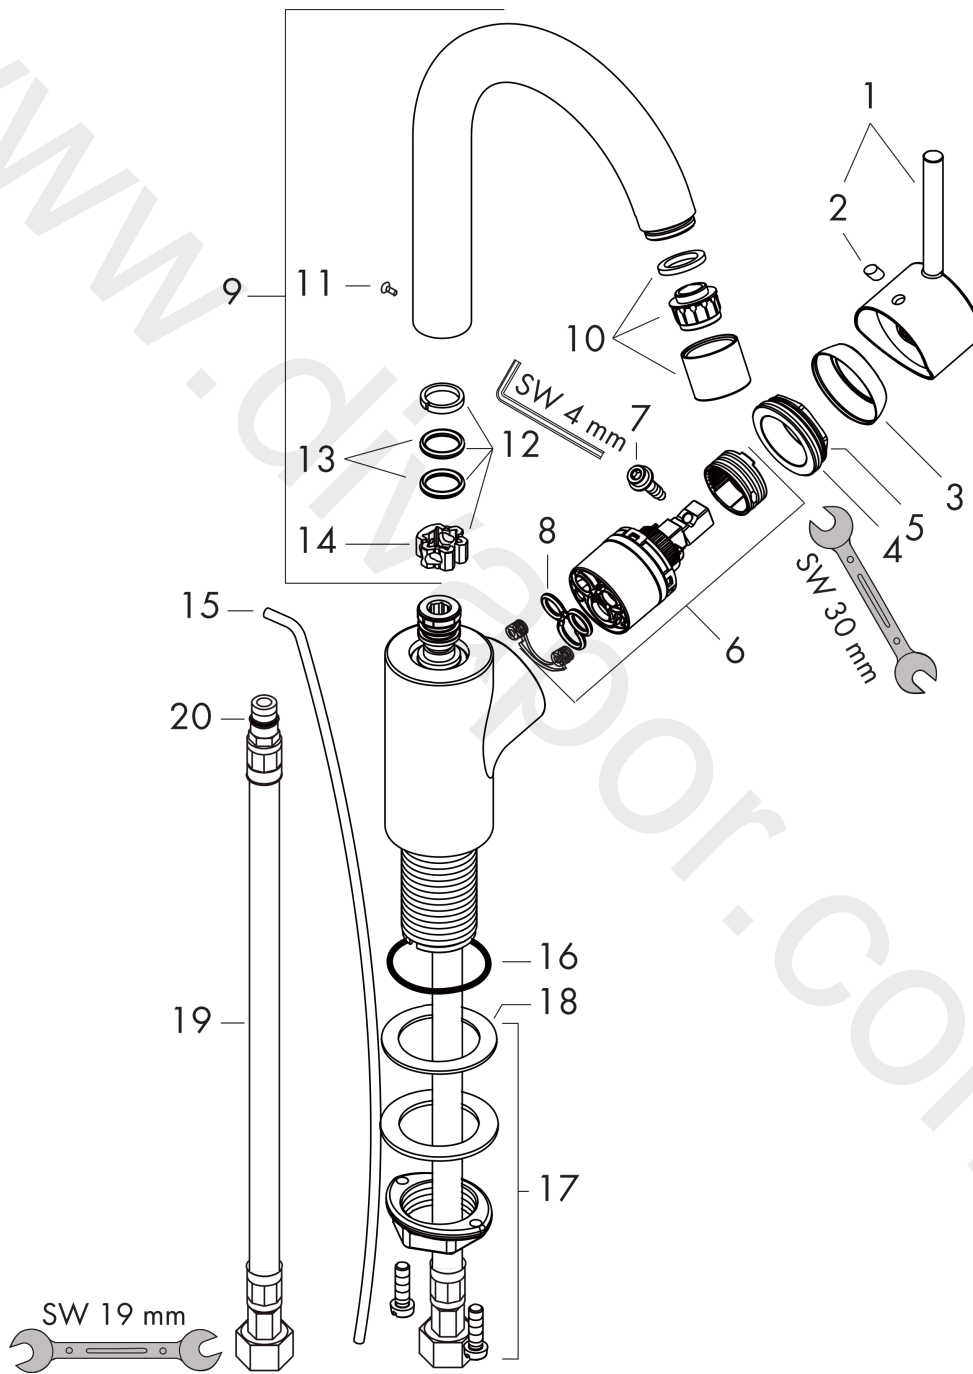

**Talis S**  
**Single lever basin mixer 200 with swivel spout and pop-up waste set**  
 Surfaces: Article Number: **32070000**

**Exploded Drawing**

Year of production: **10/10 - 07/13**

## Talis S

Single lever basin mixer 200 with swivel spout and pop-up waste set

Surfaces: Article Number: **32070000**

### Spare part list

Year of production: **10/10 - 07/13**

Pos.	Description	Article Number	Price	PU
1	handle	32095000	£ 64,00	1
2	screw cover	96338000	£ 3,30	1
3	flange	96763000	£ 9,00	1
4	nut	97209000	£ 16,10	1
5	O-Ring 32x2	98193000	£ 3,30	1
6	cartridge, assy	92730000	£ 35,00	1
7	locking screw for handle	95140000	£ 6,10	1
8	seal	95008000	£ 9,00	1
9	spout cpl.	96521000	£ 173,00	1
10	aerator M22x1 (5 l/min)	95455000	£ 35,00	1
11	screw	97662000	£ 9,00	1
12	sealing set	92646000	£ 20,50	1
13	O-Ring 14x2,5	98189000	£ 3,30	1
14	axialring	97558000	£ 3,30	1
15	pull rod	96657000	£ 13,30	1
16	O-ring 34x4	98155000	£ 3,30	1
17	fixing set (Ø 32)	13961000	£ 25,00	1
18	lever collar	97548000	£ 3,30	1
19	connection hose 450 mm M10x1 G3/8	96507000	£ 43,00	1
20	O-ring 8x1,75	97827000	£ 3,30	1
a	pop up waste	94139000	£ 96,00	1
b	fixation extension 35 mm	13898000	£ 79,00	1