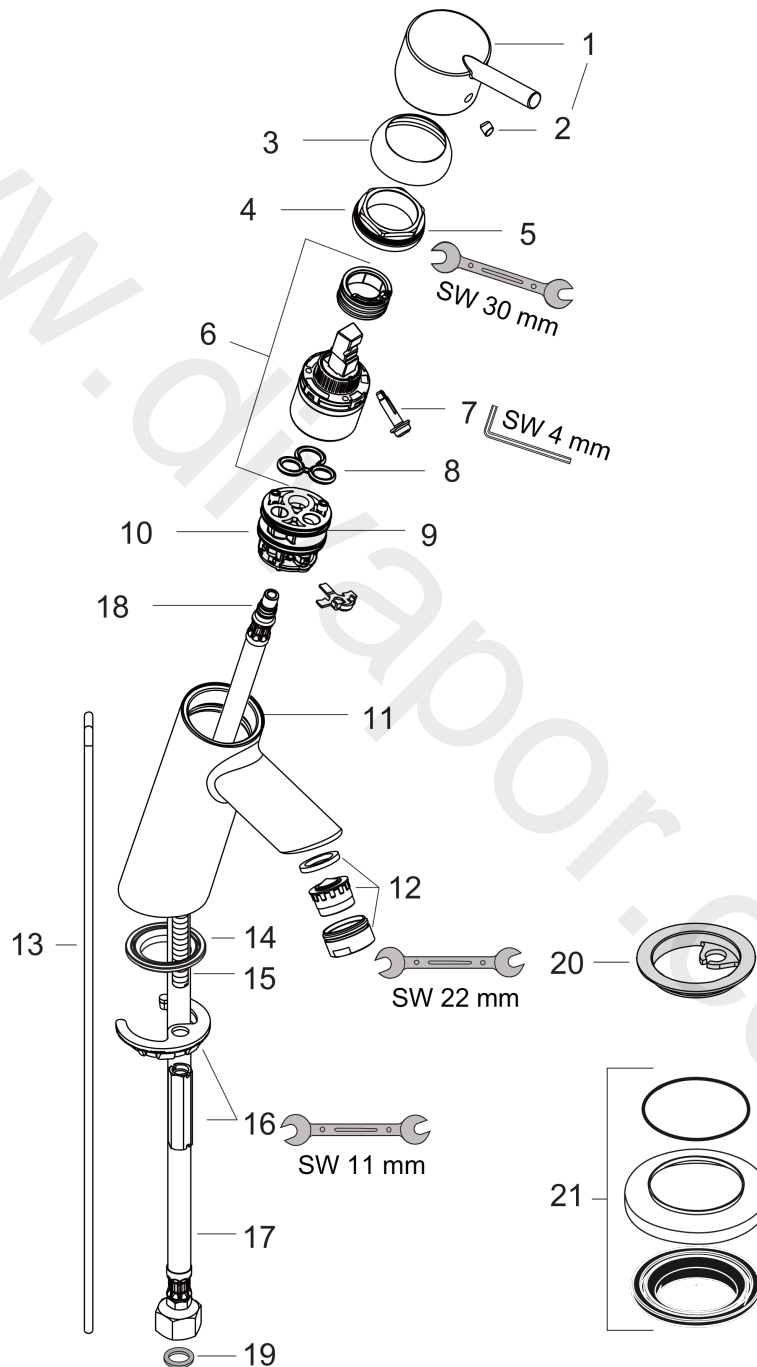

Talis
Single lever basin mixer 80 CoolStart with pop-up waste set
 Surfaces: Article Number: **32057000**

Exploded Drawing

Year of production: **07/12 - 03/17**

Talis

Single lever basin mixer 80 CoolStart with pop-up waste set

Surfaces: Article Number: **32057000**

Spare part list

Year of production: **07/12 - 03/17**

Pos.	Description	Article Number	Price	PU
1	handle	98352000	£ 43,00	1
2	screw cover	96338000	£ 3,30	1
3	flange	97406000	£ 20,50	1
4	nut	97209000	£ 16,10	1
5	O-Ring 32x2	98193000	£ 3,30	1
6	cartridge, assy	92730000	£ 35,00	1
7	locking screw for handle	95140000	£ 6,10	1
8	seal	95008000	£ 9,00	1
9	adapter for cartridge	98324000	£ 16,10	1
10	O-Ring 30x2	98186000	£ 3,30	1
11	O-ring 35x2	92604000	£ 6,10	1
12	aerator M24x1 (5 l/min)	13185000	£ 22,30	1
13	pull rod	96657000	£ 13,30	1
14	seal Ø 42	98722000	£ 6,10	1
15	screw M8 x 68	97736000	£ 6,10	1
16	fixing set	96016000	£ 35,00	1
17	connection hose 450 mm M8x0,75 G3/8	97206000	£ 35,00	1
18	O-ring 7x1,5	98422000	£ 3,30	1
19	seal Ø 45	98996000	£ 9,00	1
20	compensation escutcheon	32799000	£ 40,00	1
a	pop up waste	94139000	£ 96,00	1