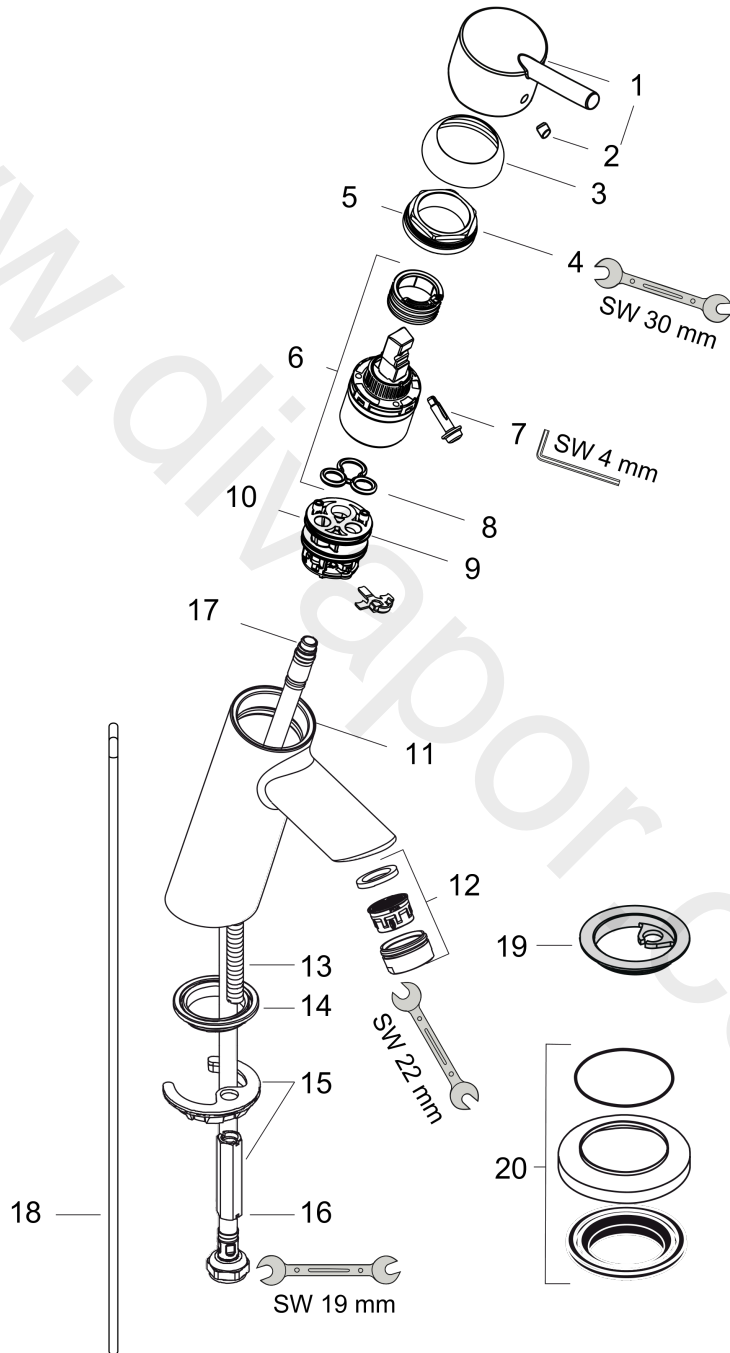

Talis
Single lever basin mixer 80 CoolStart with pop-up waste set
 Surfaces: Article Number: **32057000**

Exploded Drawing

Year of production: **04/17 - 12/17**

Talis

Single lever basin mixer 80 CoolStart with pop-up waste set

Surfaces: Article Number: **32057000**

Spare part list

Year of production: **04/17 - 12/17**

Pos.	Description	Article Number	Price	PU
1	handle	98352000	£ 43,00	1
2	screw cover	96338000	£ 3,30	1
3	flange	97406000	£ 20,50	1
4	nut	97209000	£ 16,10	1
5	O-Ring 32x2	98193000	£ 3,30	1
6	cartridge, assy	92730000	£ 35,00	1
7	locking screw for handle	95140000	£ 6,10	1
8	seal	95008000	£ 9,00	1
9	adapter for cartridge	98324000	£ 16,10	1
10	O-Ring 30x2	98186000	£ 3,30	1
11	O-ring 35x2	92604000	£ 6,10	1
12	aerator M24x1 (5 l/min)	13185000	£ 22,30	1
13	screw M8 x 68	97736000	£ 6,10	1
14	seal Ø 42	98722000	£ 6,10	1
15	fixing set	96016000	£ 35,00	1
16	connection hose 450 mm M8x0,75 G3/8	97206000	£ 35,00	1
17	O-ring 6,6x1,6	93019000	£ 3,30	1
18	pull rod	96657000	£ 13,30	1
19	seal Ø 45	98996000	£ 9,00	1
20	compensation escutcheon	32799000	£ 40,00	1
a	pop up waste	94139000	£ 96,00	1