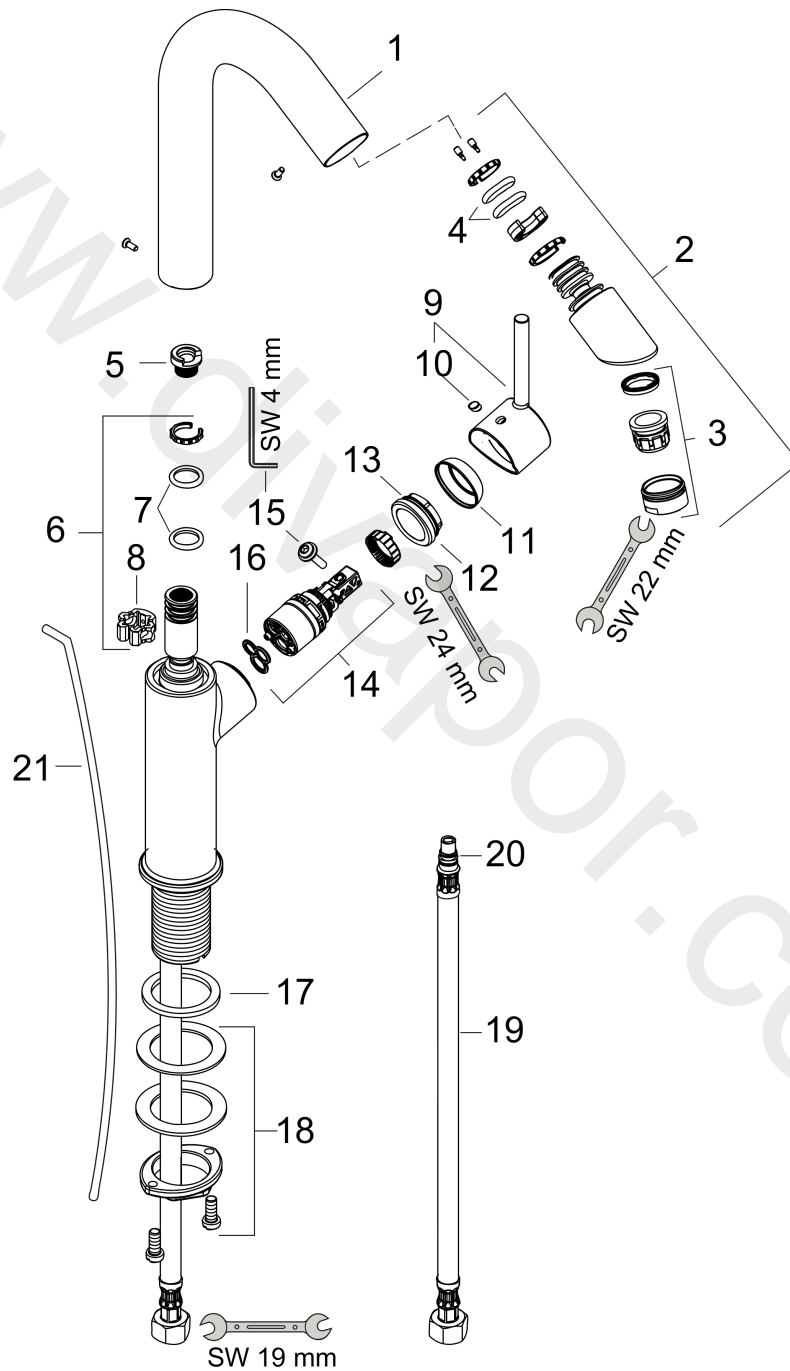

Talis

Single lever basin mixer 250 with pop-up waste set and swivel spout with 60° range

Surfaces: Article Number: 32055000

Exploded Drawing

Year of production: 01/12 - 12/17

## Talis

Single lever basin mixer 250 with pop-up waste set and swivel spout with 60° range

Surfaces: Article Number: **32055000**