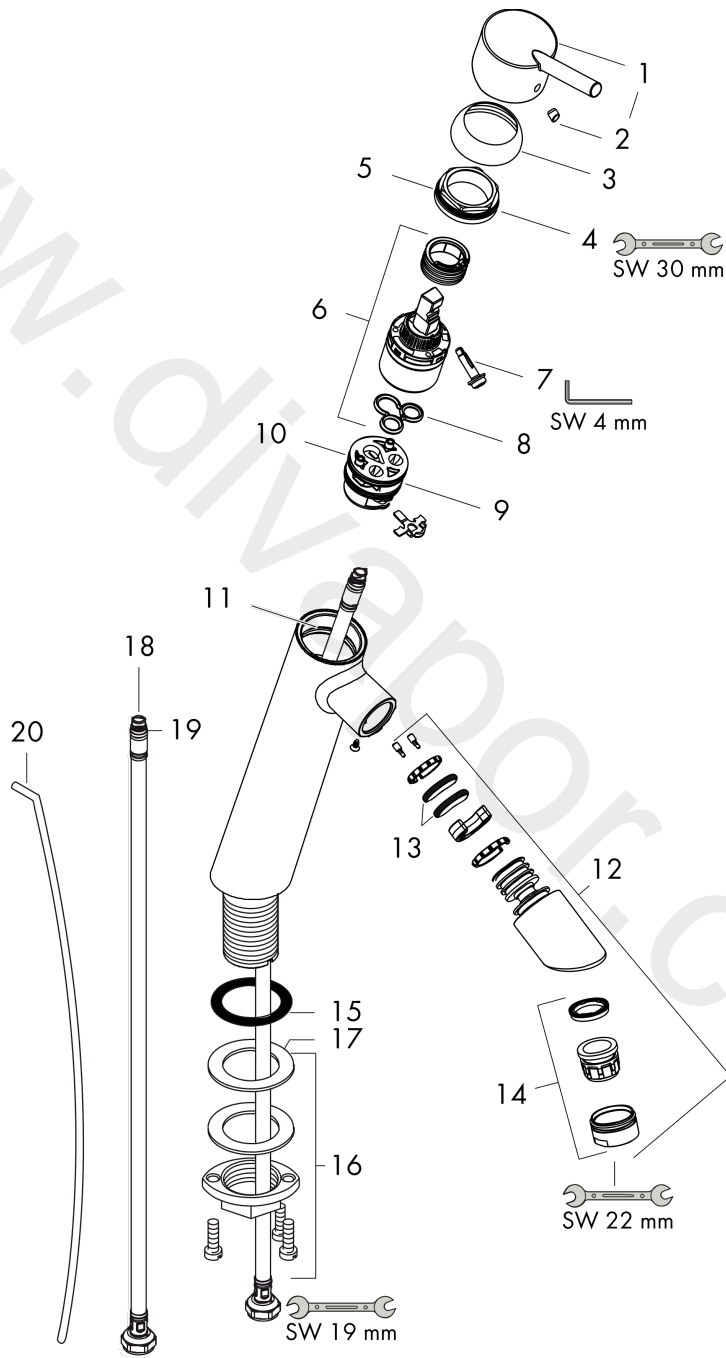

Talis
Single lever basin mixer 80 with pop-up waste set
 Surfaces: Article Number: **32053000**

Exploded Drawing

Year of production: **04/17 - 12/17**

Talis

Single lever basin mixer 80 with pop-up waste set

Surfaces: Article Number: **32053000**

Spare part list

Year of production: **04/17 - 12/17**

Pos.	Description	Article Number	Price	PU
1	handle	32096000	£ 51,00	1
2	screw cover	96338000	£ 3,30	1
3	flange	97406000	£ 20,50	1
4	nut	97209000	£ 16,10	1
5	O-ring 33x2	98154000	£ 3,30	1
6	cartridge, assy	92730000	£ 35,00	1
7	locking screw for handle	95140000	£ 6,10	1
8	seal	95008000	£ 9,00	1
9	adapter for cartridge	98750000	£ 13,30	1
10	O-Ring 30x2	98186000	£ 3,30	1
11	O-ring 35x2	92604000	£ 6,10	1
12	spout cpl.	95880000	£ 96,00	1
13	O-ring 16x2,5	98134000	£ 3,30	1
14	aerator M24x1 (5 l/min)	13185000	£ 22,30	1
15	flat seal	98749000	£ 6,10	1
16	fixing set (Ø 32)	13961000	£ 25,00	1
17	lever collar	97548000	£ 3,30	1
18	connection hose 450 mm M8x0,75 G3/8	97206000	£ 35,00	1
19	O-ring 6,6x1,6	93019000	£ 3,30	1
20	pull rod	96657000	£ 13,30	1
a	pop up waste	94139000	£ 96,00	1
b	fixation extension 35 mm	13898000	£ 79,00	1