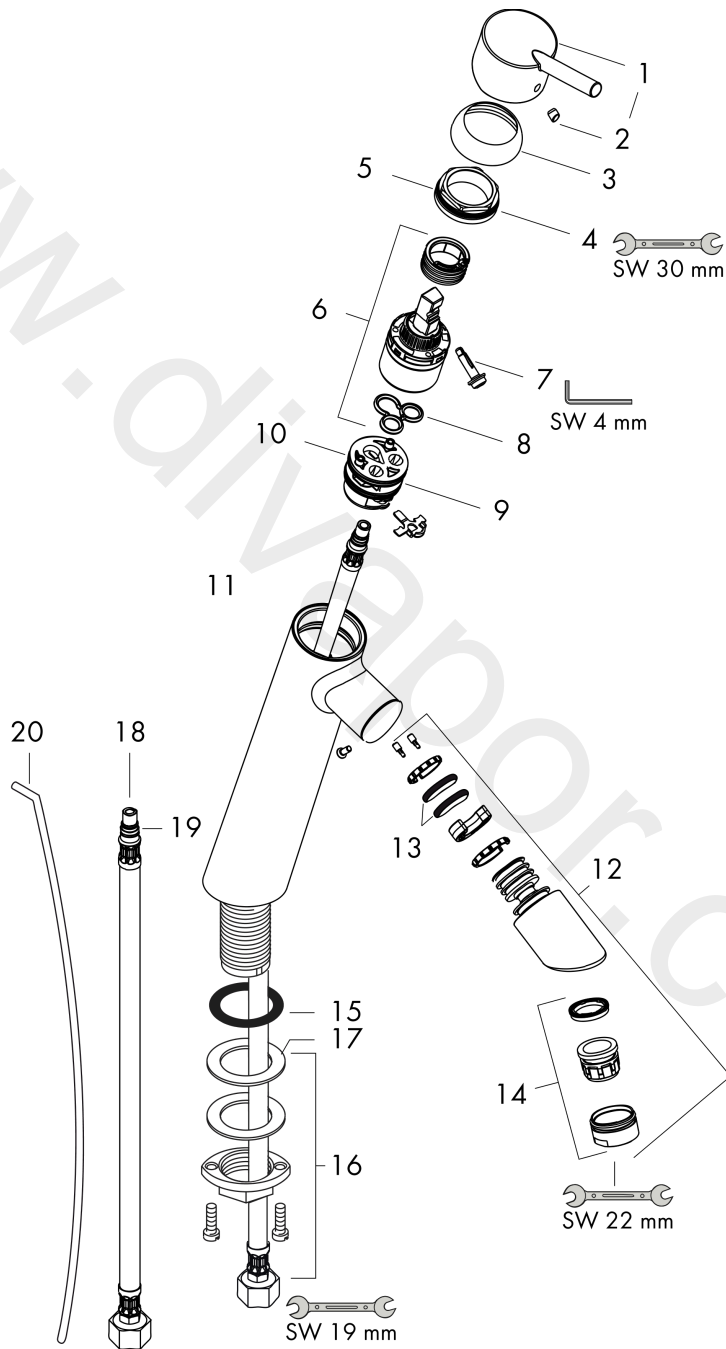

**Talis**  
**Single lever basin mixer 80 with pop-up waste set**  
 Surfaces: Article Number: **32053000**

**Exploded Drawing**

Year of production: **01/12 - 03/17**

### Single lever basin mixer 80 with pop-up waste set

Surfaces: Article Number: **32053000**

#### Spare part list

Year of production: 01/12 - 03/17

Pos.	Description	Article Number	Price	PU
1	handle	32096000	£ 51,00	1
2	screw cover	96338000	£ 3,30	1
3	flange	97406000	£ 20,50	1
4	nut	97209000	£ 16,10	1
5	O-ring 33x2	98154000	£ 3,30	1
6	cartridge, assy	92730000	£ 35,00	1
7	locking screw for handle	95140000	£ 6,10	1
8	seal	95008000	£ 9,00	1
9	adapter for cartridge	98750000	£ 13,30	1
10	O-Ring 30x2	98186000	£ 3,30	1
11	O-ring 35x2	92604000	£ 6,10	1
12	spout cpl.	95880000	£ 96,00	1
13	O-ring 16x2,5	98134000	£ 3,30	1
14	aerator M24x1 (5 l/min)	13185000	£ 22,30	1
15	flat seal	98749000	£ 6,10	1
16	fixing set (Ø 32)	13961000	£ 25,00	1
17	lever collar	97548000	£ 3,30	1
18	connection hose 450 mm M8x0,75 G3/8	97206000	£ 35,00	1
19	O-ring 7x1,5	98422000	£ 3,30	1
20	pull rod	96657000	£ 13,30	1
a	pop up waste	94139000	£ 96,00	1
b	fixation extension 35 mm	13898000	£ 79,00	1