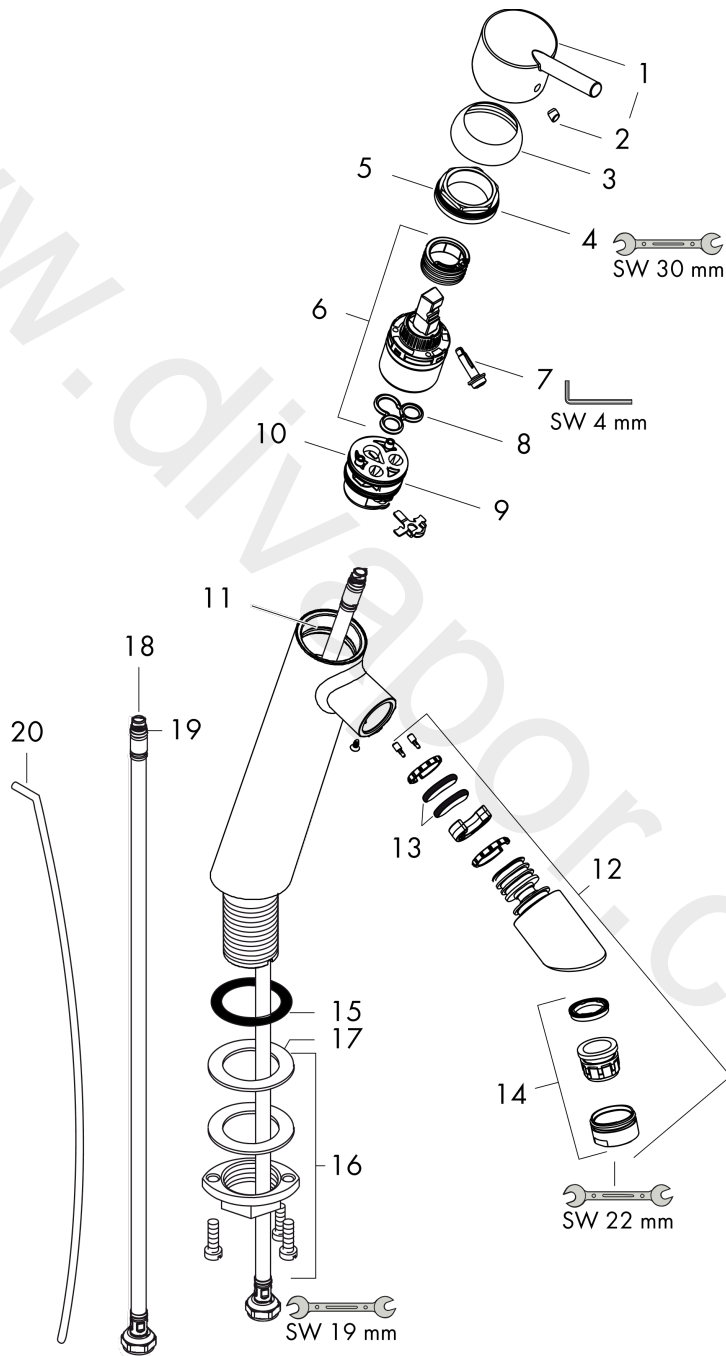

**Talis**  
**Single lever basin mixer 150 with pop-up waste set**  
 Surfaces: Article Number: **32052000**

**Exploded Drawing**

Year of production: **04/17 - 12/17**

### Single lever basin mixer 150 with pop-up waste set

Surfaces: Article Number: **32052000**

#### Spare part list

Year of production: 04/17 - 12/17

Pos.	Description	Article Number	Price	PU
1	handle	32096000	£ 51,00	1
2	screw cover	96338000	£ 3,30	1
3	flange	97406000	£ 20,50	1
4	nut	97209000	£ 16,10	1
5	O-Ring 32x2	98193000	£ 3,30	1
6	cartridge, assy	92730000	£ 35,00	1
7	locking screw for handle	95140000	£ 6,10	1
8	seal	95008000	£ 9,00	1
9	adapter for cartridge	98750000	£ 13,30	1
10	O-Ring 30x2	98186000	£ 3,30	1
11	O-ring 35x2	92604000	£ 6,10	1
12	spout cpl.	95880000	£ 96,00	1
13	O-ring 16x2,5	98134000	£ 3,30	1
14	aerator M24x1 (5 l/min)	13185000	£ 22,30	1
15	flat seal	98749000	£ 6,10	1
16	fixing set (Ø 32)	13961000	£ 25,00	1
17	lever collar	97548000	£ 3,30	1
18	connection hose 600 mm M8x0,75 G3/8	96556000	£ 25,00	1
19	O-ring 6,6x1,6	93019000	£ 3,30	1
20	pull rod	96657000	£ 13,30	1
a	pop up waste	94139000	£ 96,00	1
b	fixation extension 35 mm	13898000	£ 79,00	1