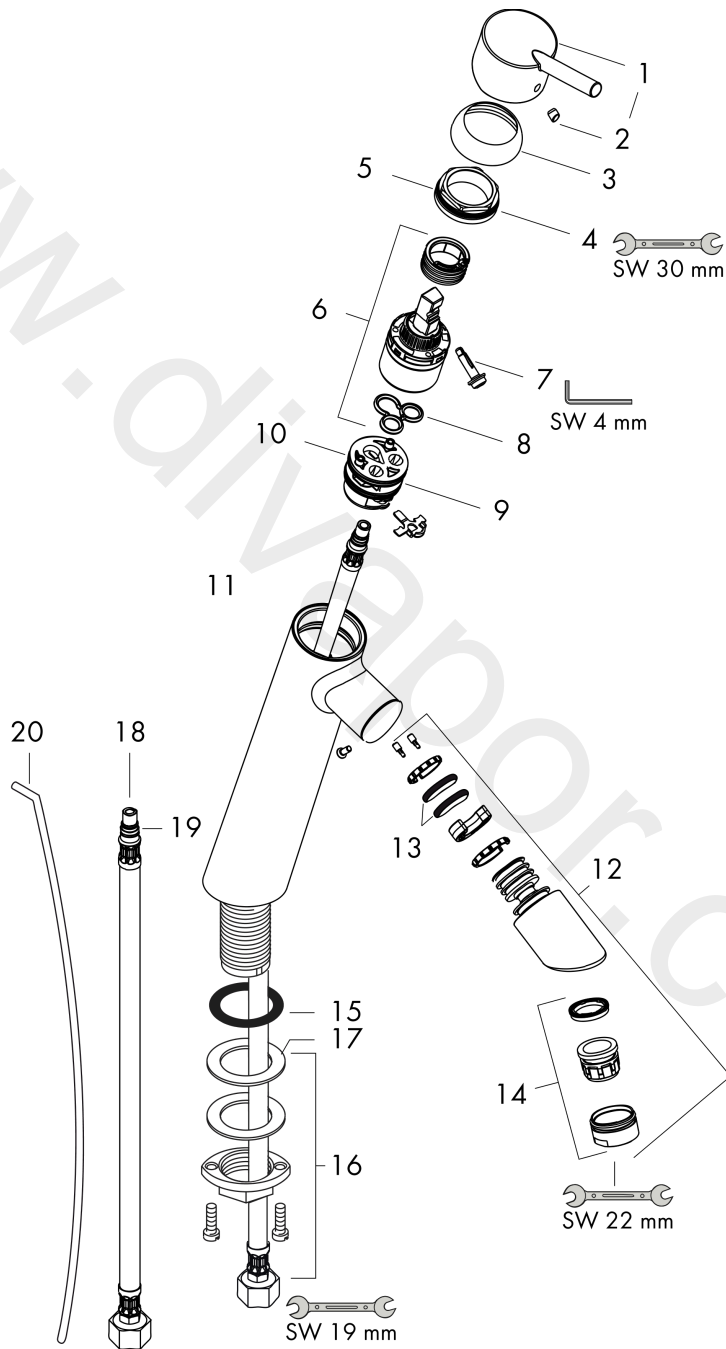

**Talis**  
**Single lever basin mixer 150 with pop-up waste set**  
 Surfaces: Article Number: **32052000**

**Exploded Drawing**

Year of production: **01/12 - 03/17**

### Single lever basin mixer 150 with pop-up waste set

Surfaces: Article Number: **32052000**

#### Spare part list

Year of production: **01/12 - 03/17**

Pos.	Description	Article Number	Price	PU
1	handle	32096000	£ 51,00	1
2	screw cover	96338000	£ 3,30	1
3	flange	97406000	£ 20,50	1
4	nut	97209000	£ 16,10	1
5	O-Ring 32x2	98193000	£ 3,30	1
6	cartridge, assy	92730000	£ 35,00	1
7	locking screw for handle	95140000	£ 6,10	1
8	seal	95008000	£ 9,00	1
9	adapter for cartridge	98750000	£ 13,30	1
10	O-Ring 30x2	98186000	£ 3,30	1
11	O-ring 35x2	92604000	£ 6,10	1
12	spout cpl.	95880000	£ 96,00	1
13	O-ring 16x2,5	98134000	£ 3,30	1
14	aerator M24x1 (5 l/min)	13185000	£ 22,30	1
15	flat seal	98749000	£ 6,10	1
16	fixing set (Ø 32)	13961000	£ 25,00	1
17	lever collar	97548000	£ 3,30	1
18	connection hose 600 mm M8x0,75 G3/8	96556000	£ 25,00	1
19	O-ring 7x1,5	98422000	£ 3,30	1
20	pull rod	96657000	£ 13,30	1
a	pop up waste	94139000	£ 96,00	1
b	fixation extension 35 mm	13898000	£ 79,00	1