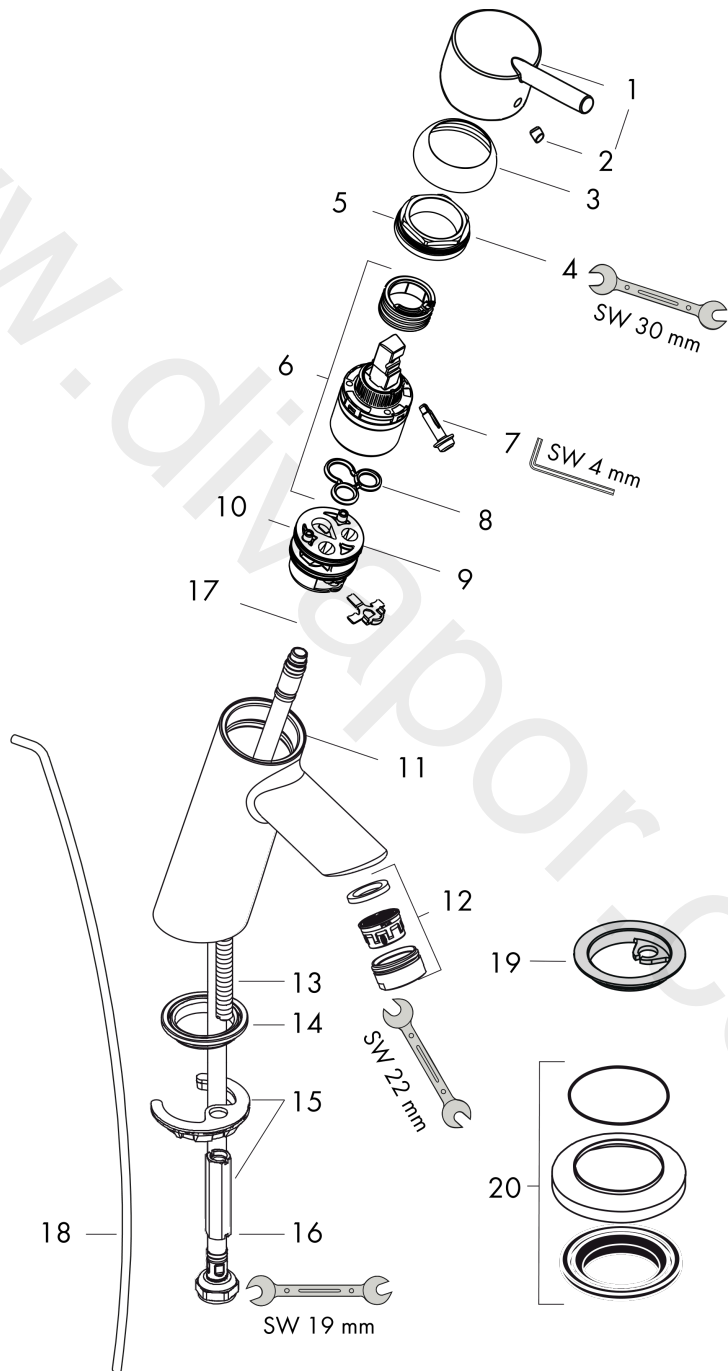

Talis

Single lever basin mixer 80 LowFlow 3.5 l/min with pop-up waste set

Surfaces: Article Number: 32046000

Exploded Drawing

Year of production: 04/17 - 12/17

**Talis**

**Single lever basin mixer 80 LowFlow 3.5 l/min with pop-up waste set**

Surfaces: Article Number: **32046000**

**Spare part list**

Year of production: **04/17 - 12/17**

Pos.	Description	Article Number	Price	PU
1	handle	32096000	£ 51,00	1
2	screw cover	96338000	£ 3,30	1
3	flange	97406000	£ 20,50	1
4	nut	97209000	£ 16,10	1
5	O-Ring 32x2	98193000	£ 3,30	1
6	cartridge, assy	95646000	£ 96,00	1
7	locking screw for handle	95140000	£ 6,10	1
8	seal	95008000	£ 9,00	1
9	adapter for cartridge	98750000	£ 13,30	1
10	O-Ring 30x2	98186000	£ 3,30	1
11	O-ring 35x2	92604000	£ 6,10	1
12	aerator M24x1	98453000	£ 20,50	1
13	seal Ø 42	98722000	£ 6,10	1
14	screw M8 x 68	97736000	£ 6,10	1
15	fixing set	96016000	£ 35,00	1
16	connection hose 450 mm M8x0,75 G3/8	97206000	£ 35,00	1
17	O-ring 6,6x1,6	93019000	£ 3,30	1
18	pull rod	96657000	£ 13,30	1
19	seal Ø 45	98996000	£ 9,00	1
20	compensation escutcheon	32799000	£ 40,00	1
a	pop up waste	94139000	£ 96,00	1