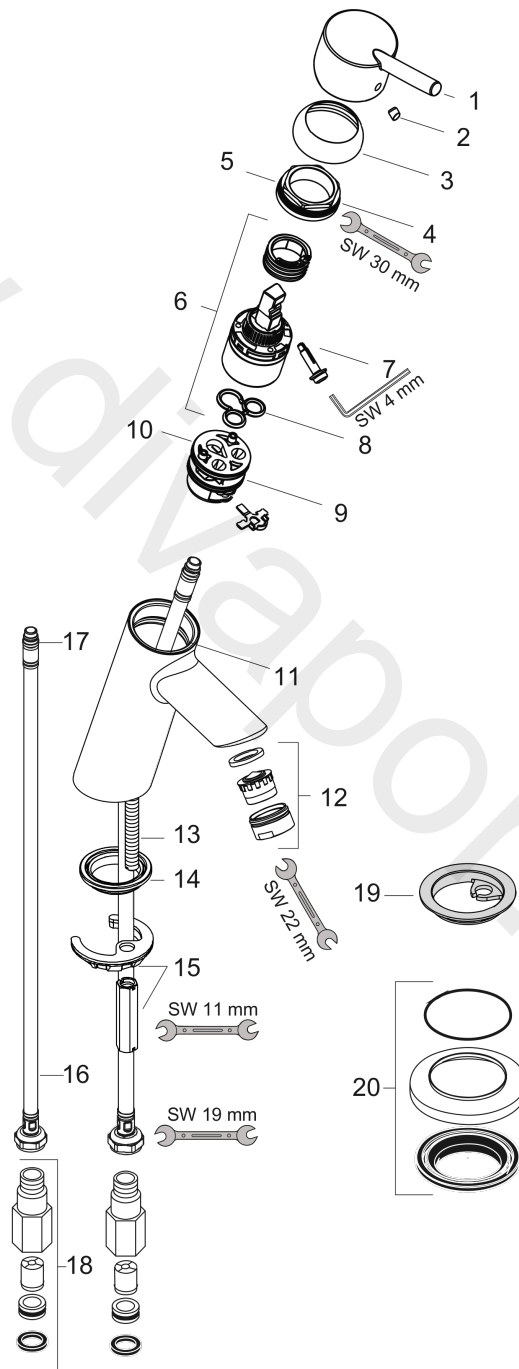

Talis

Single lever basin mixer 80 without waste set

Finish: **Chrome** Article Number: **32041004**

Description

product features

- ComfortZone 80
- handle variant: pin handle
- spray type: normal spray
- maximum flow rate at 3 bar: 5 l/min
- ceramic cartridge
- temperature limitation adjustable
- suitable for continuous flow water heaters
- connection type: G 3/8 connections
- connection dimension: DN15

Technology

Product image

Talis
Single lever basin mixer 80 without waste set
 Finish: **Chrome** Article Number: **32041004**

Exploded Drawing

Year of production: >04/17

Talis
Single lever basin mixer 80 without waste set
 Finish: **Chrome** Article Number: **32041004**

Spare part list

Year of production: >04/17

Pos.	Description	Article Number	Price	PU
1	handle	32096000	£ 51,00	1
2	screw cover	96338000	£ 3,30	1
3	flange	97406000	£ 20,50	1
4	nut	97209000	£ 16,10	1
5	O-Ring 32x2	98193000	£ 3,30	1
6	cartridge, assy	92730000	£ 35,00	1
7	locking screw for handle	95140000	£ 6,10	1
8	seal	95008000	£ 9,00	1
9	adapter for cartridge	98750000	£ 13,30	1
10	O-Ring 30x2	98186000	£ 3,30	1
11	O-ring 35x2	92604000	£ 6,10	1
12	aerator M24x1 (25 l/min)	13914000	£ 19,50	1
13	screw M8 x 68	97736000	£ 6,10	1
14	seal Ø 42	98722000	£ 6,10	1
15	fixing set	96016000	£ 35,00	1
16	connection hose 450 mm M8x0,75 G3/8	97206000	£ 35,00	1
17	O-ring 6,6x1,6	93019000	£ 3,30	1
18	back flow preventor cartridge	52054625	-	1
19	seal Ø 45	98996000	£ 9,00	1
20	compensation escutcheon	32799000	£ 40,00	1