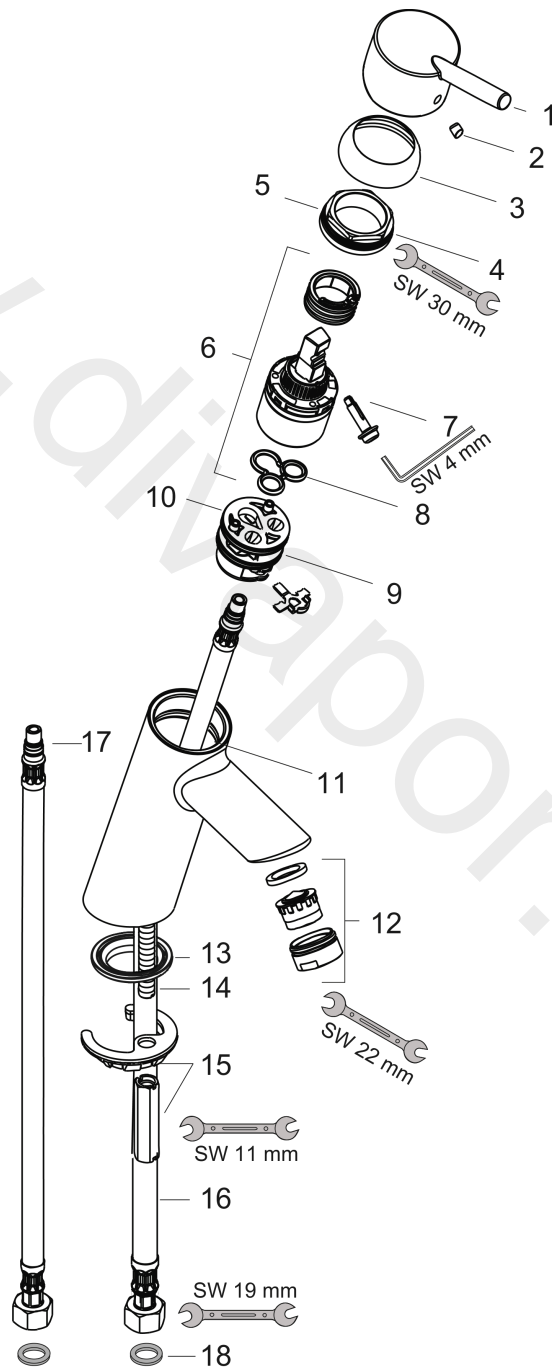

**Talis**  
**Single lever basin mixer 80 without waste set**  
 Surfaces: Article Number: **32041000**

**Exploded Drawing**

Year of production: **01/10 - 03/17**

**Talis****Single lever basin mixer 80 without waste set**Surfaces: Article Number: **32041000****Spare part list**Year of production: **01/10 - 03/17**

Pos.	Description	Article Number	Price	PU
1	handle	32096000	£ 51,00	1
2	screw cover	96338000	£ 3,30	1
3	flange	97406000	£ 20,50	1
4	nut	97209000	£ 16,10	1
5	O-Ring 32x2	98193000	£ 3,30	1
6	cartridge, assy	92730000	£ 35,00	1
7	locking screw for handle	95140000	£ 6,10	1
8	seal	95008000	£ 9,00	1
9	adapter for cartridge	98750000	£ 13,30	1
10	O-Ring 30x2	98186000	£ 3,30	1
11	O-ring 35x2	92604000	£ 6,10	1
12	aerator M24x1 (5 l/min)	13185000	£ 22,30	1
13	seal Ø 42	98722000	£ 6,10	1
14	screw M8 x 68	97736000	£ 6,10	1
15	fixing set	96016000	£ 35,00	1
16	connection hose 450 mm M8x0,75 G3/8	97206000	£ 35,00	1
17	O-ring 6,6x1,6	93019000	£ 3,30	1
18	sealing set	95581000	£ 6,10	1
19	seal Ø 45	98996000	£ 9,00	1
20	compensation escutcheon	32799000	£ 40,00	1
a	service set	98964000	£ 110,00	1