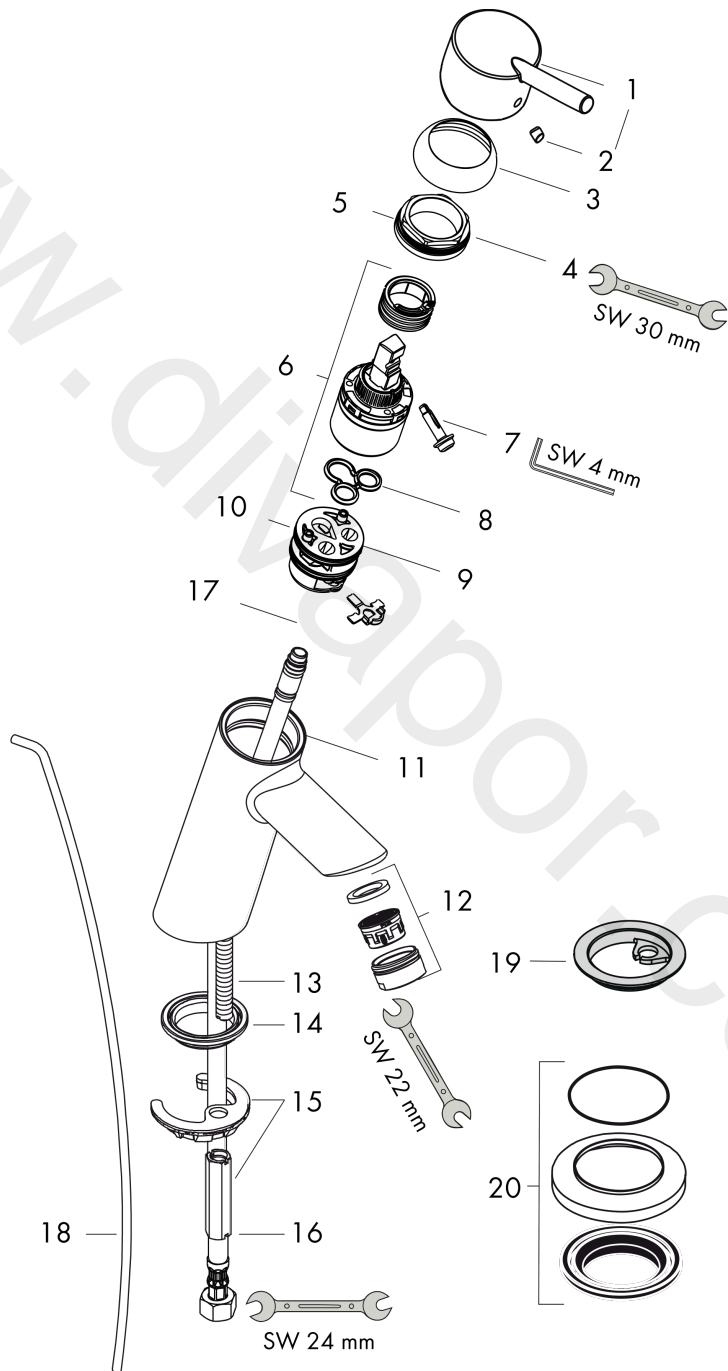

Talis
Single lever basin mixer 80 with pop-up waste set
 Surfaces: Article Number: **32040007**

Exploded Drawing

Year of production: **07/18 - 06/22**

Talis**Single lever basin mixer 80 with pop-up waste set**Surfaces: Article Number: **32040007****Spare part list**Year of production: **07/18 - 06/22**

Pos.	Description	Article Number	Price	PU
1	handle	32096000	£ 51,00	1
2	screw cover	96338000	£ 3,30	1
3	flange	97406000	£ 20,50	1
4	nut	97209000	£ 16,10	1
5	O-Ring 32x2	98193000	£ 3,30	1
6	cartridge, assy	92730000	£ 35,00	1
7	locking screw for handle	95140000	£ 6,10	1
8	seal	95008000	£ 9,00	1
9	adapter for cartridge	98750000	£ 13,30	1
10	O-Ring 30x2	98186000	£ 3,30	1
11	O-ring 35x2	92604000	£ 6,10	1
12	aerator M24x1 (5 l/min)	13185000	£ 22,30	1
13	screw M8 x 68	97736000	£ 6,10	1
14	seal Ø 42	98722000	£ 6,10	1
15	fixing set	96016000	£ 35,00	1
16	connection hose 450 mm M8x0,75 G½	97443000	£ 20,50	1
17	O-ring 6,6x1,6	93019000	£ 3,30	1
18	pull rod	96657000	£ 13,30	1
19	seal Ø 45	98996000	£ 9,00	1
20	compensation escutcheon	32799000	£ 40,00	1
a	pop up waste	94139007	-	1