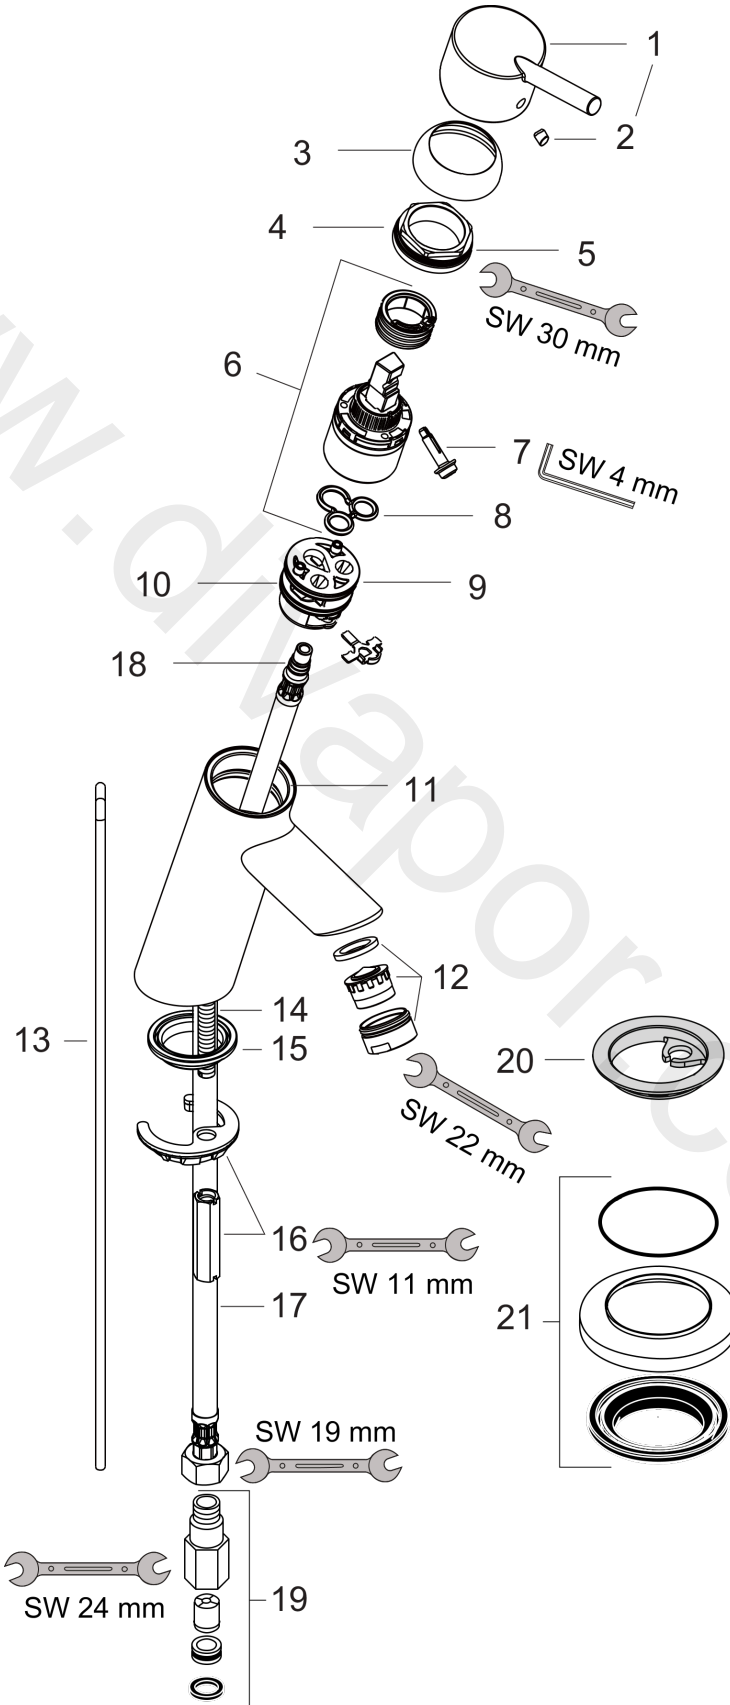

**Talis**  
**Single lever basin mixer 80 with pop-up waste set**  
 Surfaces: Article Number: **32040004**

**Exploded Drawing**

Year of production: **07/07 - 03/17**

**Talis**

**Single lever basin mixer 80 with pop-up waste set**

Surfaces: Article Number: **32040004**

**Spare part list**

Year of production: **07/07 - 03/17**

Pos.	Description	Article Number	Price	PU
1	handle	32096000	£ 51,00	1
2	screw cover	96338000	£ 3,30	1
3	flange	97406000	£ 20,50	1
4	nut	97209000	£ 16,10	1
5	O-Ring 32x2	98193000	£ 3,30	1
6	cartridge, assy	92730000	£ 35,00	1
7	locking screw for handle	95140000	£ 6,10	1
8	seal	95008000	£ 9,00	1
9	adapter for cartridge	98750000	£ 13,30	1
10	O-Ring 30x2	98186000	£ 3,30	1
11	O-ring 35x2	92604000	£ 6,10	1
12	aerator M24x1 (25 l/min)	13914000	£ 19,50	1
13	pull rod	96657000	£ 13,30	1
14	screw M8 x 68	97736000	£ 6,10	1
15	seal Ø 42	98722000	£ 6,10	1
16	fixing set	96016000	£ 35,00	1
17	connection hose 450 mm M8x0,75 G3/8	97206000	£ 35,00	1
18	O-ring 7x1,5	98422000	£ 3,30	1
19	back flow preventor cartridge	52054625	-	1
20	seal Ø 45	98996000	£ 9,00	1
21	compensation escutcheon	32799000	£ 40,00	1
a	pop up waste	94139000	£ 96,00	1