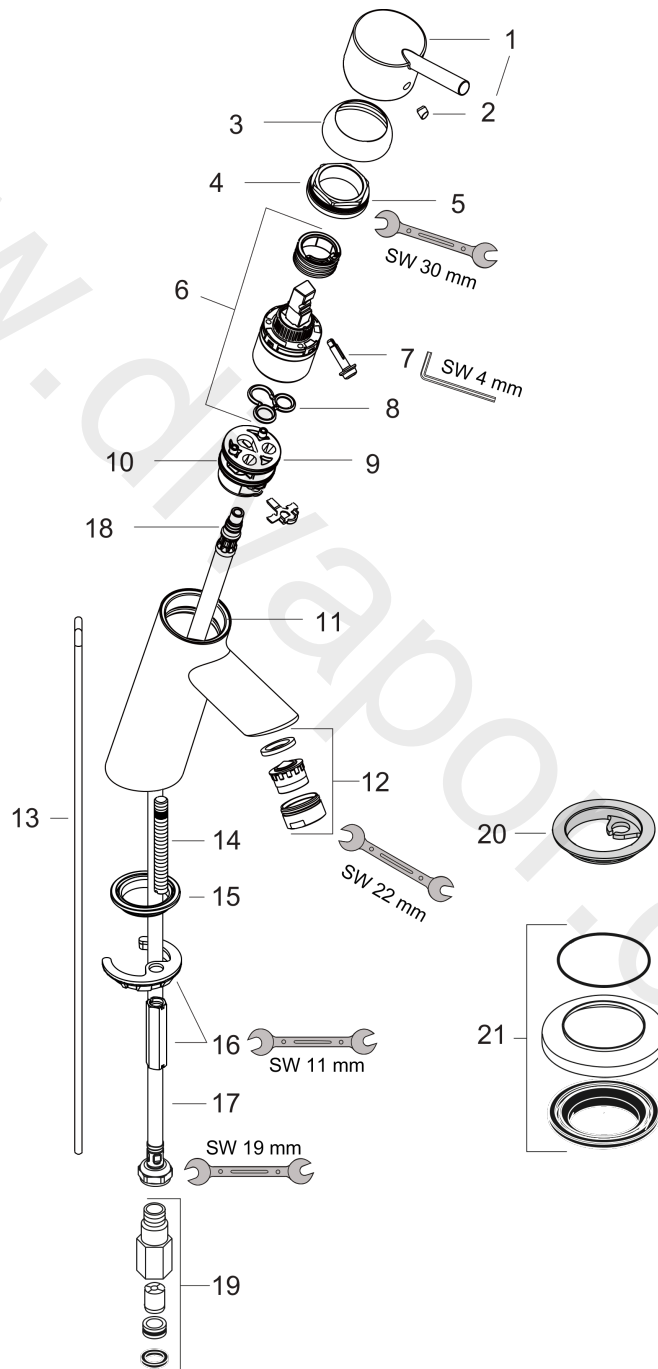

Talis
Single lever basin mixer 80 with pop-up waste set
 Surfaces: Article Number: **32040004**

Exploded Drawing

Year of production: **04/17 - 12/19**

Talis

Single lever basin mixer 80 with pop-up waste set

Surfaces: Article Number: **32040004**

Spare part list

Year of production: 04/17 - 12/19

Pos.	Description	Article Number	Price	PU
1	handle	32096000	£ 51,00	1
2	screw cover	96338000	£ 3,30	1
3	flange	97406000	£ 20,50	1
4	nut	97209000	£ 16,10	1
5	O-Ring 32x2	98193000	£ 3,30	1
6	cartridge, assy	92730000	£ 35,00	1
7	locking screw for handle	95140000	£ 6,10	1
8	seal	95008000	£ 9,00	1
9	adapter for cartridge	98750000	£ 13,30	1
10	O-Ring 30x2	98186000	£ 3,30	1
11	O-ring 35x2	92604000	£ 6,10	1
12	aerator M24x1 (25 l/min)	13914000	£ 19,50	1
13	pull rod	96657000	£ 13,30	1
14	screw M8 x 68	97736000	£ 6,10	1
15	seal Ø 42	98722000	£ 6,10	1
16	fixing set	96016000	£ 35,00	1
17	connection hose 450 mm M8x0,75 G3/8	97206000	£ 35,00	1
18	O-ring 6,6x1,6	93019000	£ 3,30	1
19	back flow preventor cartridge	52054625	-	1
20	seal Ø 45	98996000	£ 9,00	1
21	compensation escutcheon	32799000	£ 40,00	1
a	pop up waste	94139000	£ 96,00	1