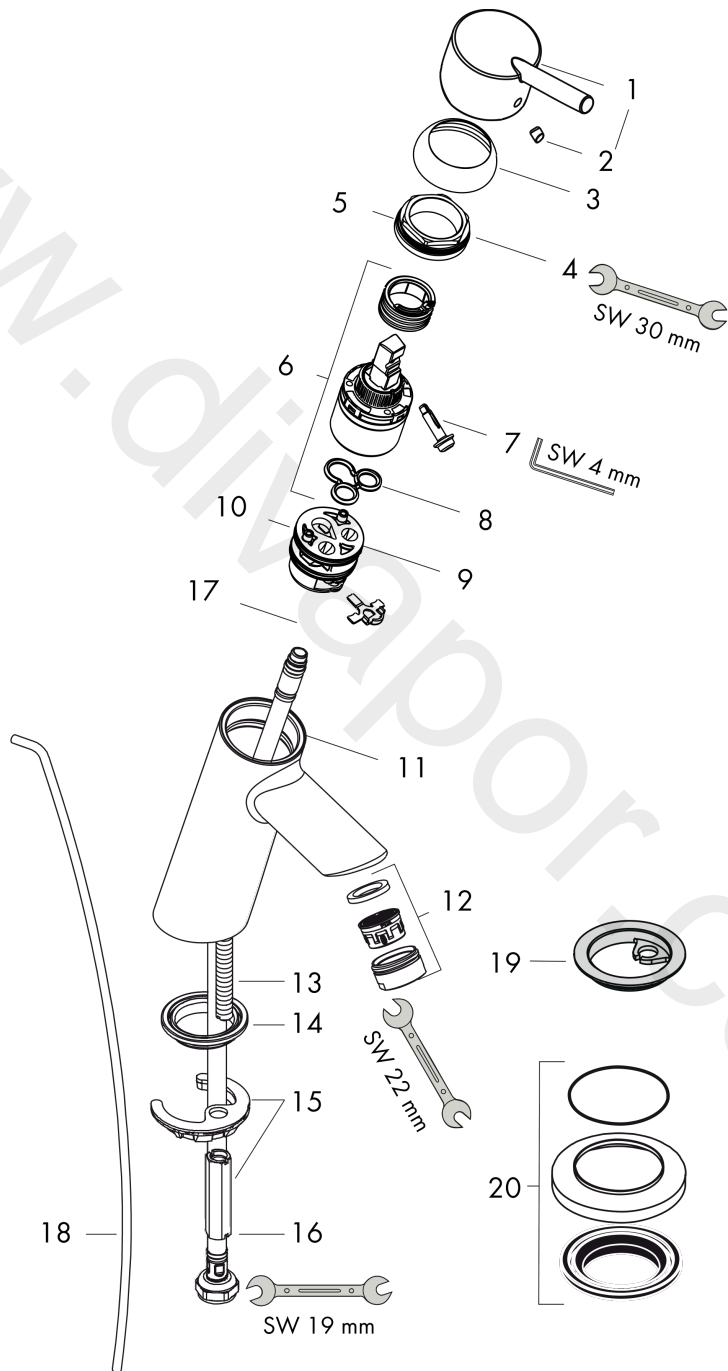

Talis
Single lever basin mixer 80 with pop-up waste set
 Surfaces: Article Number: **32040000**

Exploded Drawing

Year of production: **04/17 - 06/22**

Talis**Single lever basin mixer 80 with pop-up waste set**Surfaces: Article Number: **32040000****Spare part list**Year of production: **04/17 - 06/22**

Pos.	Description	Article Number	Price	PU
1	handle	32096000	£ 51,00	1
2	screw cover	96338000	£ 3,30	1
3	flange	97406000	£ 20,50	1
4	nut	97209000	£ 16,10	1
5	O-Ring 32x2	98193000	£ 3,30	1
6	cartridge, assy	92730000	£ 35,00	1
7	locking screw for handle	95140000	£ 6,10	1
8	seal	95008000	£ 9,00	1
9	adapter for cartridge	98750000	£ 13,30	1
10	O-Ring 30x2	98186000	£ 3,30	1
11	O-ring 35x2	92604000	£ 6,10	1
12	aerator M24x1 (5 l/min)	13185000	£ 22,30	1
13	screw M8 x 68	97736000	£ 6,10	1
14	seal Ø 42	98722000	£ 6,10	1
15	fixing set	96016000	£ 35,00	1
16	connection hose 450 mm M8x0,75 G3/8	97206000	£ 35,00	1
17	O-ring 6,6x1,6	93019000	£ 3,30	1
18	pull rod	96657000	£ 13,30	1
19	seal Ø 45	98996000	£ 9,00	1
20	compensation escutcheon	32799000	£ 40,00	1
a	pop up waste	94139000	£ 96,00	1
b	service set	98964000	£ 110,00	1