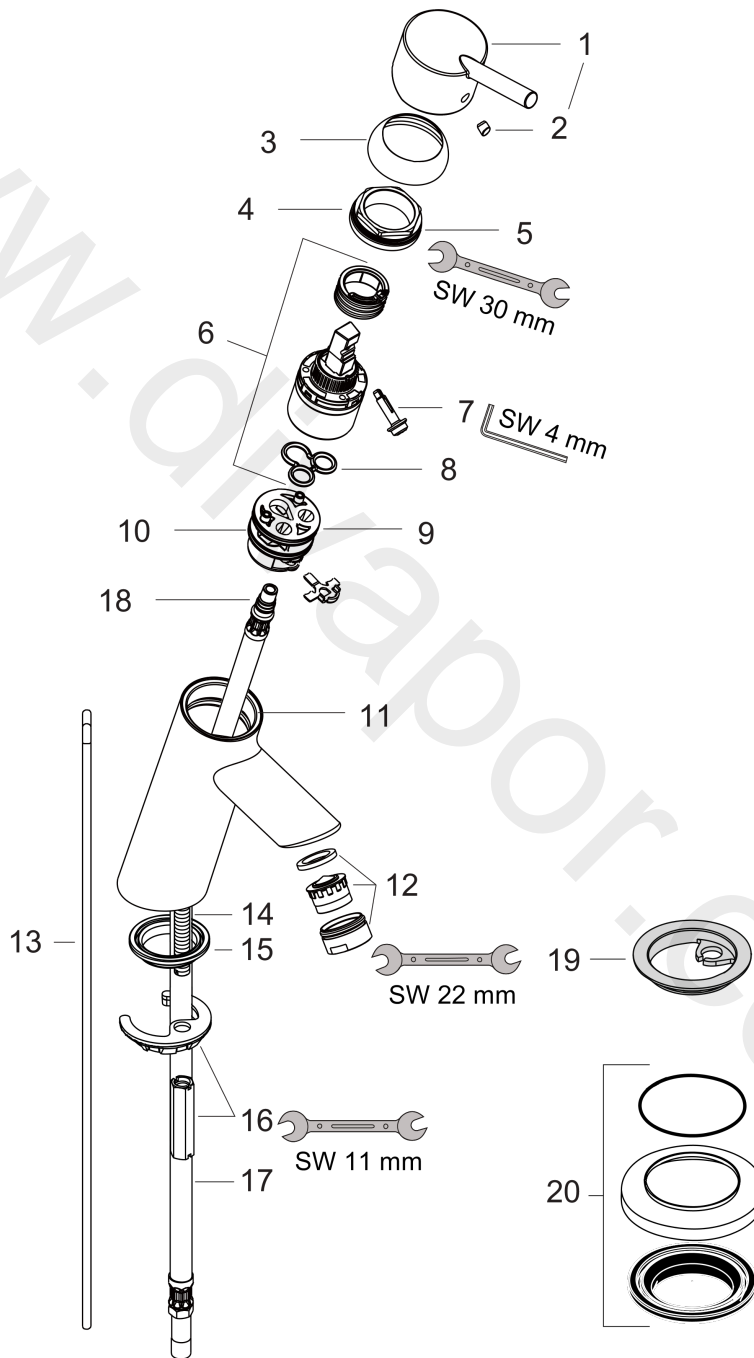

Talis
Single lever basin mixer 80 with pop-up waste set
 Surfaces: Article Number: **32040000**

Exploded Drawing

Year of production: **01/10 - 09/10**

Talis

Single lever basin mixer 80 with pop-up waste set

Surfaces: Article Number: **32040000**

Spare part list

Year of production: 01/10 - 09/10

Pos.	Description	Article Number	Price	PU
1	handle	32096000	£ 51,00	1
2	screw cover	96338000	£ 3,30	1
3	flange	97406000	£ 20,50	1
4	nut	97209000	£ 16,10	1
5	O-Ring 30x2	98186000	£ 3,30	1
6	cartridge, assy	92730000	£ 35,00	1
7	locking screw for handle	95140000	£ 6,10	1
8	seal	95008000	£ 9,00	1
9	adapter for cartridge	98750000	£ 13,30	1
10	O-Ring 32x2	98193000	£ 3,30	1
11	O-ring 35x2	92604000	£ 6,10	1
12	aerator M24x1 (5 l/min)	13185000	£ 22,30	1
13	pull rod	96657000	£ 13,30	1
14	seal Ø 42	98722000	£ 6,10	1
15	screw M8 x 68	97736000	£ 6,10	1
16	fixing set	96016000	£ 35,00	1
17	connection hose 450 mm M8x0,75 G3/8	97206000	£ 35,00	1
18	O-ring 7x1,5	98422000	£ 3,30	1
19	seal Ø 45	98996000	£ 9,00	1
20	compensation escutcheon	32799000	£ 40,00	1
a	service set	98964000	£ 110,00	1
b	pop up waste	94139000	£ 96,00	1