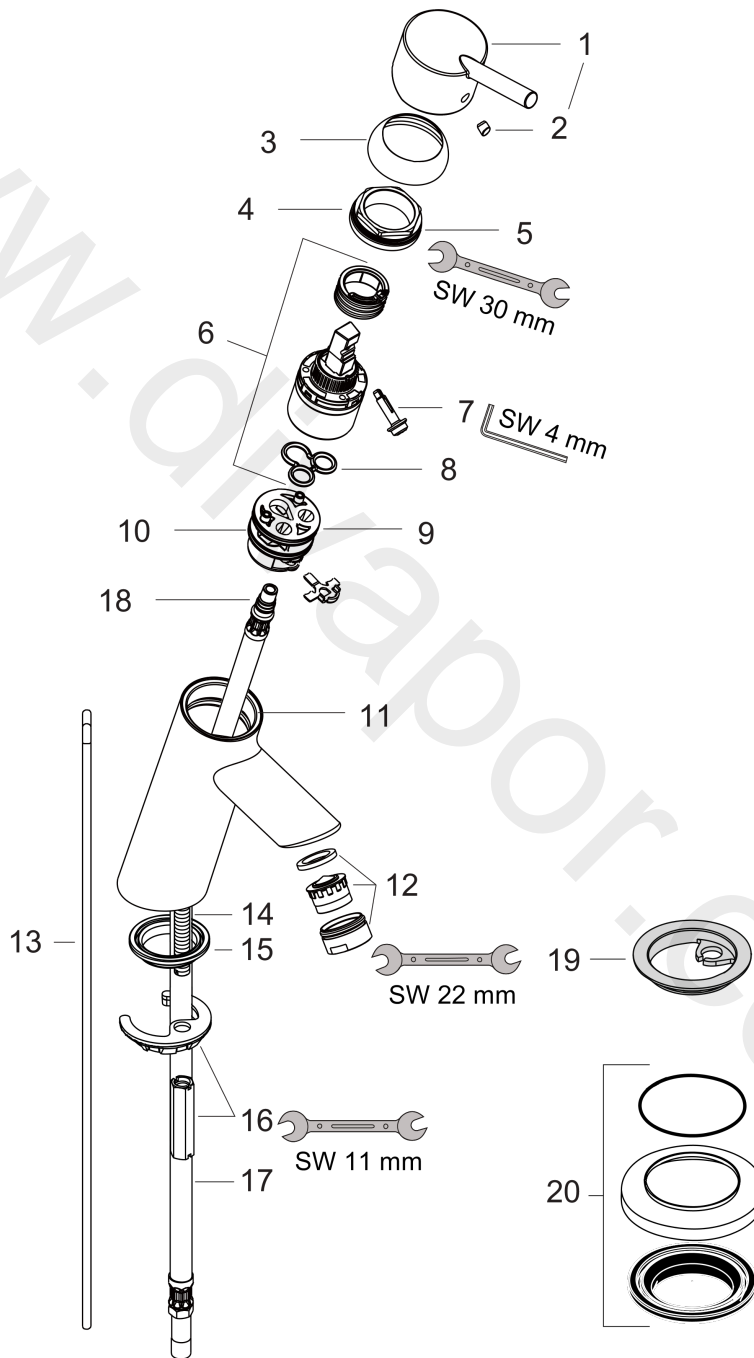

Talis
Single lever basin mixer 80 with pop-up waste set
 Surfaces: Article Number: **32040000**

Exploded Drawing

Year of production: **10/06 - 12/09**

Talis

Single lever basin mixer 80 with pop-up waste set

Surfaces: Article Number: **32040000**

Spare part list

Year of production: **10/06 - 12/09**

Pos.	Description	Article Number	Price	PU
1	handle	32096000	£ 51,00	1
2	screw cover	96338000	£ 3,30	1
3	flange	97406000	£ 20,50	1
4	nut	97209000	£ 16,10	1
5	O-Ring 30x2	98186000	£ 3,30	1
6	cartridge, assy	92730000	£ 35,00	1
7	locking screw for handle	95140000	£ 6,10	1
8	seal	95008000	£ 9,00	1
9	adapter for cartridge	98750000	£ 13,30	1
10	O-Ring 32x2	98193000	£ 3,30	1
11	O-ring 35x2	92604000	£ 6,10	1
12	aerator M24x1 (7 l/min)	13085000	£ 13,30	1
13	pull rod	96657000	£ 13,30	1
14	seal Ø 42	98722000	£ 6,10	1
15	screw M8 x 68	97736000	£ 6,10	1
16	fixing set	96016000	£ 35,00	1
17	connection hose 450 mm M8x0,75 G3/8	97206000	£ 35,00	1
18	O-ring 7x1,5	98422000	£ 3,30	1
19	seal Ø 45	98996000	£ 9,00	1
20	compensation escutcheon	32799000	£ 40,00	1
a	service set	98964000	£ 110,00	1
b	pop up waste	94139000	£ 96,00	1