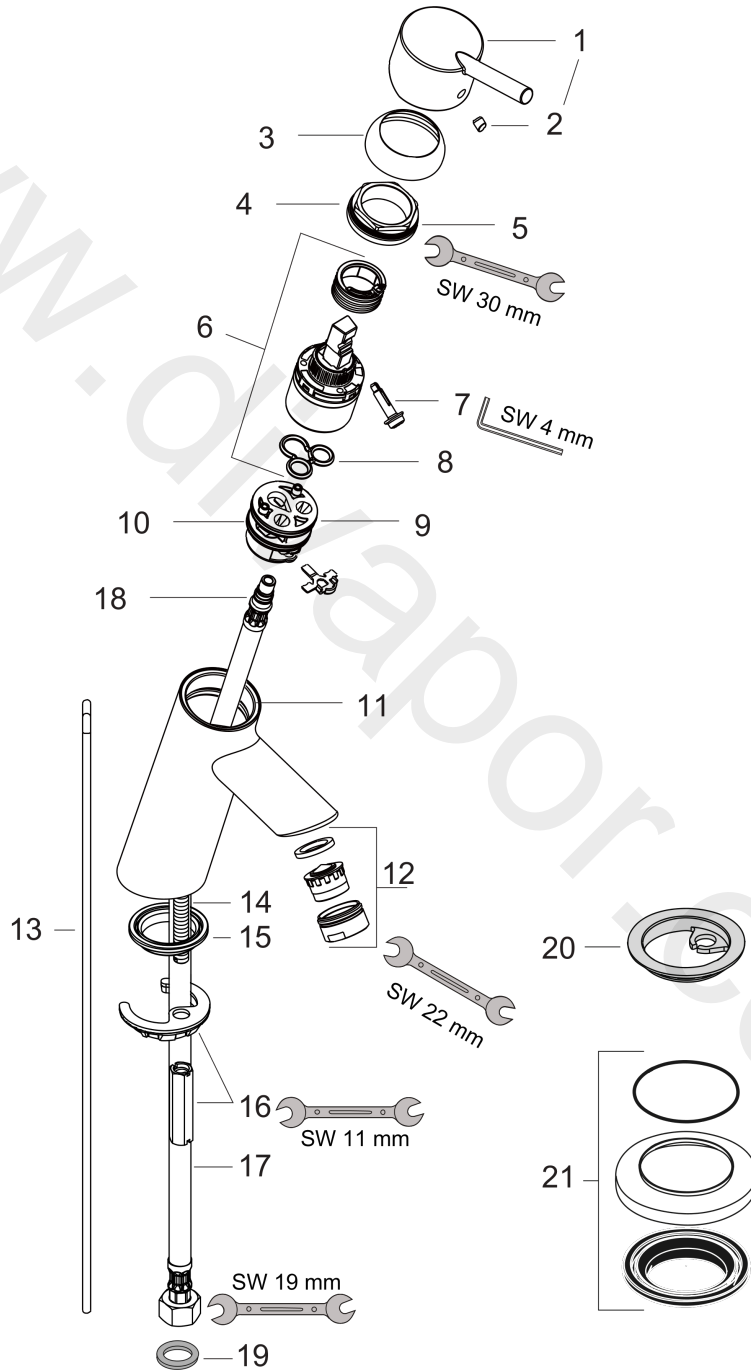

Talis
Single lever basin mixer 80 with pop-up waste set
 Surfaces: Article Number: **32040000**

Exploded Drawing

Year of production: **10/10 - 03/17**

Talis**Single lever basin mixer 80 with pop-up waste set**Surfaces: Article Number: **32040000****Spare part list**Year of production: **10/10 - 03/17**

Pos.	Description	Article Number	Price	PU
1	handle	32096000	£ 51,00	1
2	screw cover	96338000	£ 3,30	1
3	flange	97406000	£ 20,50	1
4	nut	97209000	£ 16,10	1
5	O-Ring 30x2	98186000	£ 3,30	1
6	cartridge, assy	92730000	£ 35,00	1
7	locking screw for handle	95140000	£ 6,10	1
8	seal	95008000	£ 9,00	1
9	adapter for cartridge	98750000	£ 13,30	1
10	O-Ring 32x2	98193000	£ 3,30	1
11	O-ring 35x2	92604000	£ 6,10	1
12	aerator M24x1 (5 l/min)	13185000	£ 22,30	1
13	pull rod	96657000	£ 13,30	1
14	seal Ø 42	98722000	£ 6,10	1
15	screw M8 x 68	97736000	£ 6,10	1
16	fixing set	96016000	£ 35,00	1
17	connection hose 450 mm M8x0,75 G3/8	97206000	£ 35,00	1
18	O-ring 7x1,5	98422000	£ 3,30	1
19	sealing set	95581000	£ 6,10	1
20	seal Ø 45	98996000	£ 9,00	1
21	compensation escutcheon	32799000	£ 40,00	1
a	service set	98964000	£ 110,00	1
b	pop up waste	94139000	£ 96,00	1