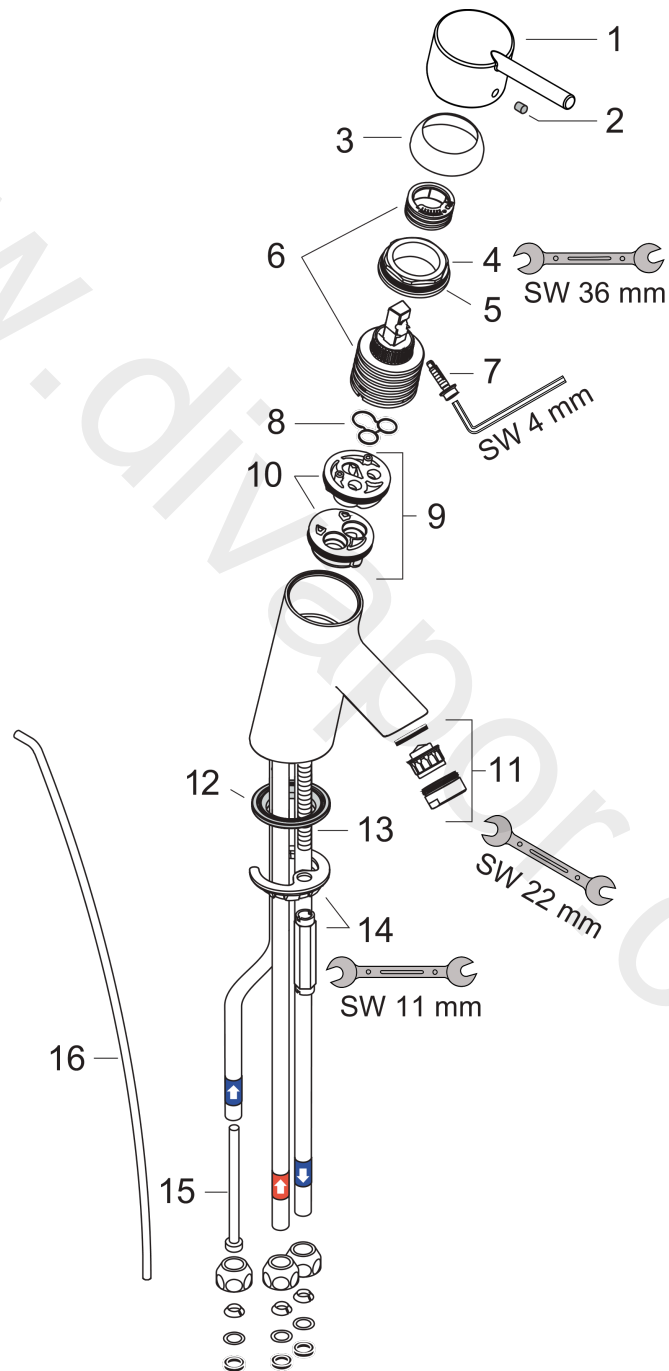

Talis S

Single lever basin mixer for LowPressure/vented hot water cylinder with pop-up waste set

Surfaces: Article Number: **32032000**

Exploded Drawing

Year of production: **09/02 - 04/09**

Talis S

Single lever basin mixer for LowPressure/vented hot water cylinder with pop-up waste set

Surfaces: Article Number: **32032000**

Spare part list

Year of production: **09/02 - 04/09**

Pos.	Description	Article Number	Price	PU
1	handle	32092000	£ 64,00	1
2	screw cover	96338000	£ 3,30	1
3	flange	96656000	£ 6,10	1
4	nut	96690000	£ 13,30	1
5	O-ring 36x2	98156000	£ 3,30	1
6	cartridge, assy	92730000	£ 35,00	1
7	locking screw for handle	96059000	£ 9,00	1
8	seal	95008000	£ 9,00	1
9	adapter for cartridge	97762000	£ 13,30	1
10	O-ring 35x2,5	96006000	£ 3,30	1
11	spray former	94033000	£ 9,00	1
12	seal	97608000	£ 6,10	1
13	screw M8 x 68	97736000	£ 6,10	1
14	fixing set	96016000	£ 35,00	1
15	flow limiter	97554000	£ 16,10	1
16	pull rod	96657000	£ 13,30	1
a	pop up waste	94139000	£ 96,00	1