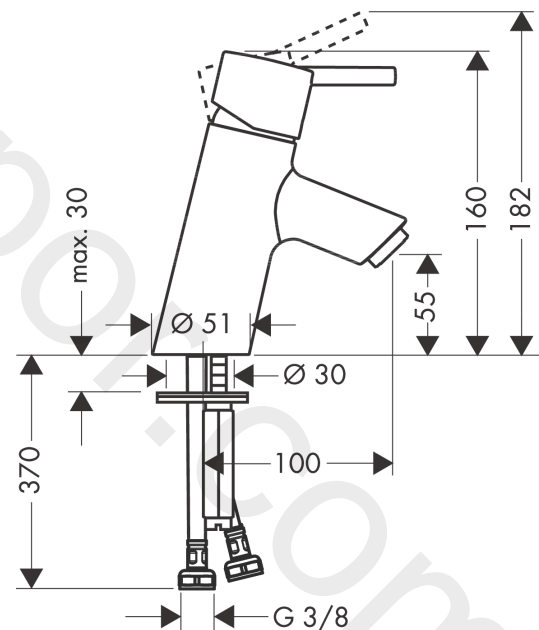

Talis S

Single lever basin mixer without waste set

Finish: **Chrome** Article Number: **32031000**

Description

product features

- ComfortZone 70
- projection: 100 mm
- spout height: 55 mm
- handle variant: pin handle
- spray type: normal spray
- maximum flow rate at 3 bar: 5 l/min
- ceramic cartridge
- temperature limitation adjustable
- suitable for continuous flow water heaters
- connection type: G 3/8 connections
- connection dimension: DN15
- EU taxonomy: max. 6 l/min - Substantial Contribution (SC) possible
- WRAS 2212067
- WRAS 2212067 - Approval letter

Article Details

Price excl. VAT

229,17 £

Technology

Certificates / Sustainability

Product image

Scale drawing

Talis S
Single lever basin mixer without waste set
 Finish: **Chrome** Article Number: **32031000**

Flowchart

Talis S
Single lever basin mixer without waste set
 Finish: **Chrome** Article Number: **32031000**

Exploded Drawing

Year of production: >09/16

Talis S

Single lever basin mixer without waste set

Finish: **Chrome** Article Number: **32031000**

Spare part list

Year of production: >09/16

Pos.	Description	Article Number	Price	PU
1	handle	32092000	£ 64,00	1
2	screw cover	96338000	£ 3,30	1
3	flange	96656000	£ 6,10	1
4	nut	96690000	£ 13,30	1
5	O-ring 36x2	98156000	£ 3,30	1
6	cartridge, assy	92730000	£ 35,00	1
7	locking screw for handle	95140000	£ 6,10	1
8	seal	95008000	£ 9,00	1
9	adapter for cartridge	98750000	£ 13,30	1
10	O-Ring 30x2	98186000	£ 3,30	1
11	aerator M24x1 (5 l/min)	13185000	£ 22,30	1
12	screw M8 x 68	97736000	£ 6,10	1
13	seal	97608000	£ 6,10	1
14	fixing set	96016000	£ 35,00	1
15	connection hose 450 mm M8x0,75 G3/8	97206000	£ 35,00	1
16	O-ring 7x1,5	98422000	£ 3,30	1
17	sealing set	95581000	£ 6,10	1