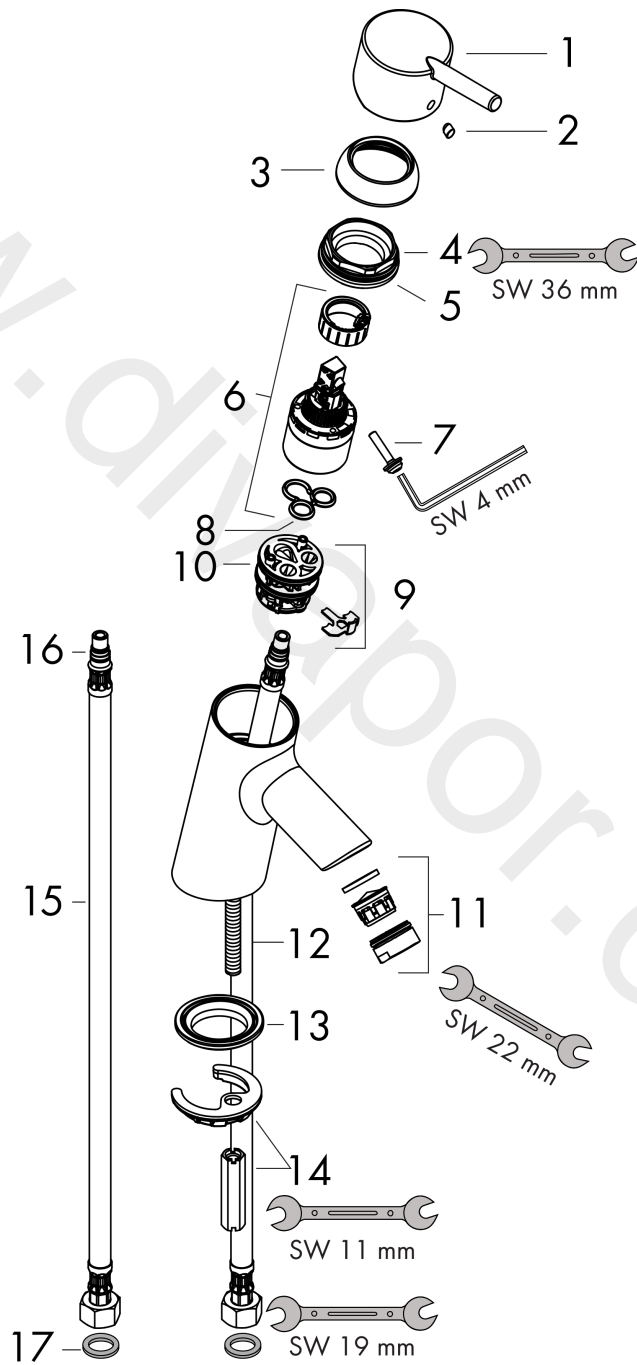

Talis S

Single lever basin mixer without waste set

Finish: **Chrome** Article Number: **32031000**

Description

product features

- ComfortZone 70
- projection: 100 mm
- spout height: 55 mm
- handle variant: pin handle
- spray type: normal spray
- maximum flow rate at 3 bar: 5 l/min
- ceramic cartridge
- temperature limitation adjustable
- suitable for continuous flow water heaters
- connection type: G 3/8 connections
- connection dimension: DN15
- EU taxonomy: max. 6 l/min - Substantial Contribution (SC) possible
- WRAS 2212067
- WRAS 2212067 - Approval letter

Article Details

Price excl. VAT

229,17 £

Technology

Certificates / Sustainability

Product image

Scale drawing

Talis S
Single lever basin mixer without waste set
 Finish: **Chrome** Article Number: **32031000**

Flowchart

Talis S
Single lever basin mixer without waste set
 Finish: **Chrome** Article Number: **32031000**

Exploded Drawing

Year of production: >09/16

Talis S

Single lever basin mixer without waste set

Finish: **Chrome** Article Number: **32031000**

Spare part list

Year of production: >09/16

Pos.	Description	Article Number	Price	PU
1	handle	32092000	£ 64,00	1
2	screw cover	96338000	£ 3,30	1
3	flange	96656000	£ 6,10	1
4	nut	96690000	£ 13,30	1
5	O-ring 36x2	98156000	£ 3,30	1
6	cartridge, assy	92730000	£ 35,00	1
7	locking screw for handle	95140000	£ 6,10	1
8	seal	95008000	£ 9,00	1
9	adapter for cartridge	98750000	£ 13,30	1
10	O-Ring 30x2	98186000	£ 3,30	1
11	aerator M24x1 (5 l/min)	13185000	£ 22,30	1
12	screw M8 x 68	97736000	£ 6,10	1
13	seal	97608000	£ 6,10	1
14	fixing set	96016000	£ 35,00	1
15	connection hose 450 mm M8x0,75 G3/8	97206000	£ 35,00	1
16	O-ring 7x1,5	98422000	£ 3,30	1
17	sealing set	95581000	£ 6,10	1