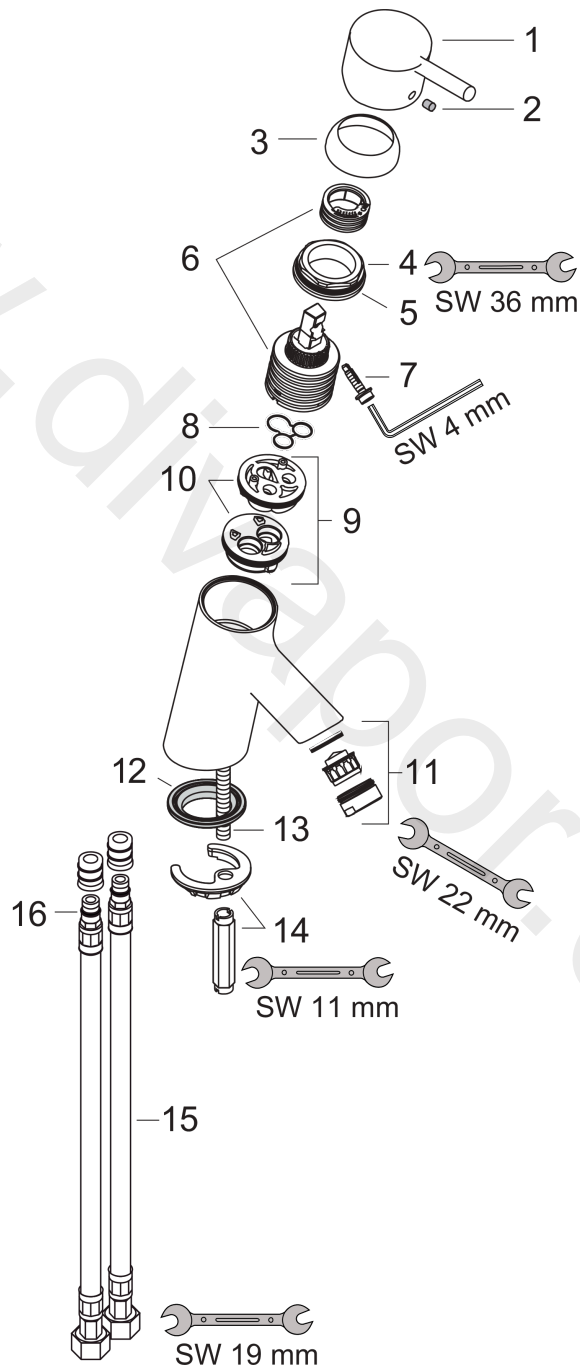

**Talis S**  
**Single lever basin mixer without waste set**  
 Surfaces: Article Number: **32031000**

**Exploded Drawing**

Year of production: **10/10 - 08/16**

**Talis S**  
**Single lever basin mixer without waste set**  
 Surfaces: Article Number: **32031000**

## Spare part list

Year of production: **10/10 - 08/16**

Pos.	Description	Article Number	Price	PU
1	handle	32092000	£ 64,00	1
2	screw cover	96338000	£ 3,30	1
3	flange	96656000	£ 6,10	1
4	nut	96690000	£ 13,30	1
5	O-ring 36x2	98156000	£ 3,30	1
6	cartridge, assy	92730000	£ 35,00	1
7	locking screw for handle	95140000	£ 6,10	1
8	seal	95008000	£ 9,00	1
9	adapter for cartridge	97762000	£ 13,30	1
10	O-ring 35x2,5	96006000	£ 3,30	1
11	aerator M24x1 (5 l/min)	13185000	£ 22,30	1
12	seal	97608000	£ 6,10	1
13	screw M8 x 68	97736000	£ 6,10	1
14	fixing set	96016000	£ 35,00	1
15	connection hose 450 mm M8x0,75 G3/8	97206000	£ 35,00	1
16	O-ring 7x1,5	98422000	£ 3,30	1