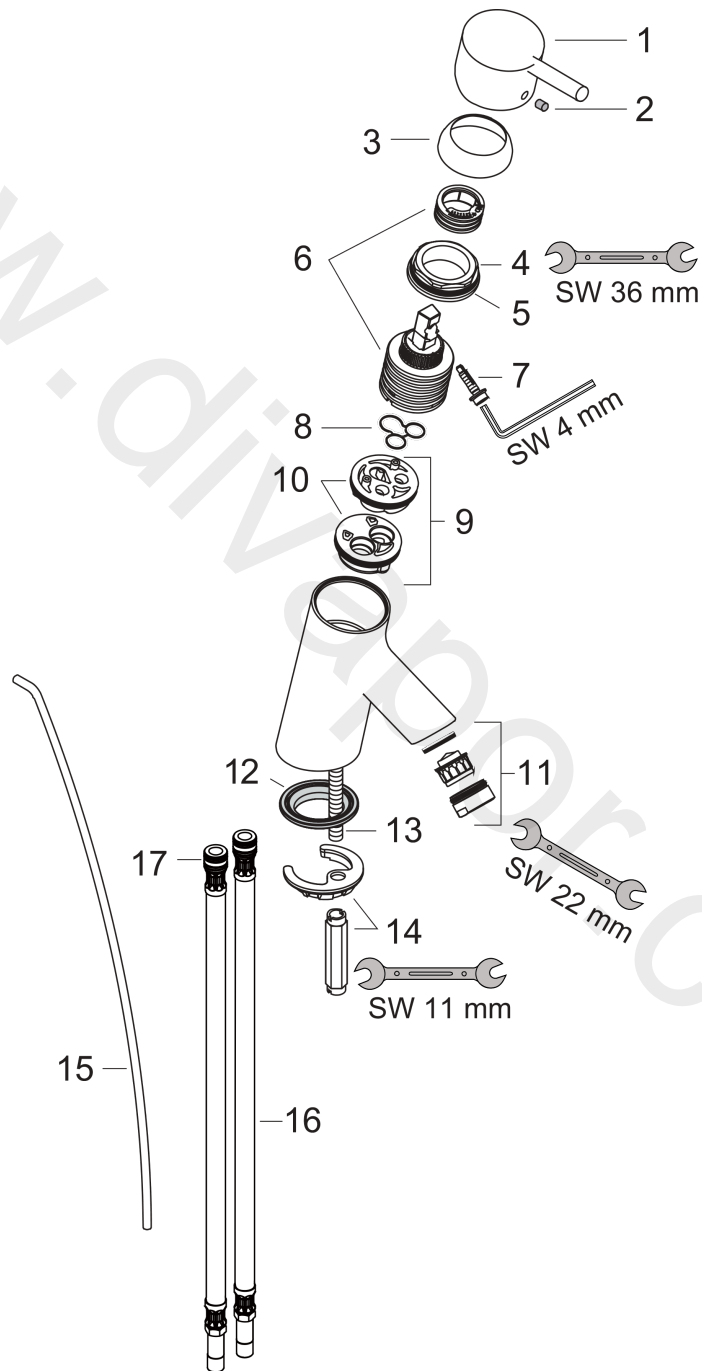

**Talis S**  
**Single lever basin mixer with pop-up waste set**  
 Surfaces: Article Number: **32020000**

**Exploded Drawing**

Year of production: **09/02 - 04/09**

**Talis S**  
**Single lever basin mixer with pop-up waste set**  
 Surfaces: Article Number: **32020000**

### Spare part list

Year of production: **09/02 - 04/09**

Pos.	Description	Article Number	Price	PU
1	handle	32092000	£ 64,00	1
2	screw cover	96338000	£ 3,30	1
3	flange	96656000	£ 6,10	1
4	nut	96690000	£ 13,30	1
5	O-ring 36x2	98156000	£ 3,30	1
6	cartridge, assy	92730000	£ 35,00	1
7	locking screw for handle	96059000	£ 9,00	1
8	seal	95008000	£ 9,00	1
9	adapter for cartridge	97762000	£ 13,30	1
10	O-ring 35x2,5	96006000	£ 3,30	1
11	aerator M24x1 (7 l/min)	13085000	£ 13,30	1
12	seal	97608000	£ 6,10	1
13	screw M8 x 68	97736000	£ 6,10	1
14	fixing set	96016000	£ 35,00	1
15	pull rod	96657000	£ 13,30	1
16	connection hose 450 mm M8x0,75 G3/8	95001000	£ 35,00	1
17	O-ring 7x1,5	98422000	£ 3,30	1
a	pop up waste	94139000	£ 96,00	1