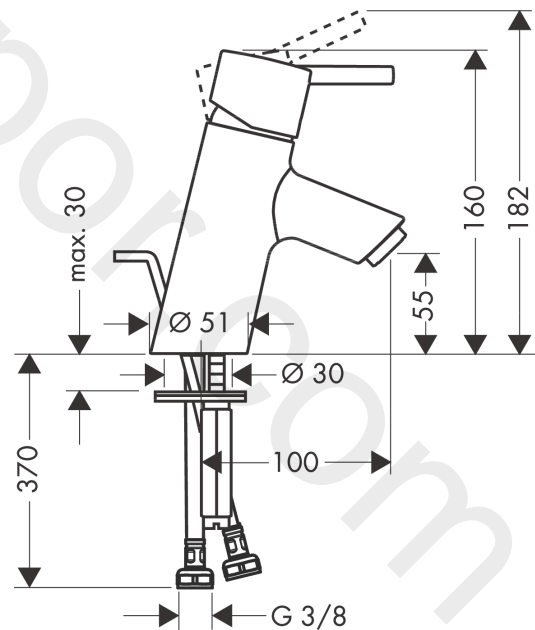

Talis S

Single lever basin mixer with pop-up waste set

Finish: **Chrome** Article Number: **32020000**

Description

product features

- consists of: single lever basin mixer, waste set
- ComfortZone 70
- projection: 100 mm
- spout height: 55 mm
- handle variant: pin handle
- spray type: normal spray
- maximum flow rate at 3 bar: 5 l/min
- ceramic cartridge
- temperature limitation adjustable
- suitable for continuous flow water heaters
- pop-up waste set G 1¼
- material waste set: metal
- connection type: G ¾ connections
- connection dimension: DN15
- EU taxonomy: max. 6 l/min - Substantial Contribution (SC) possible
- WRAS 2212067
- WRAS 2212067 - Approval letter

Article Details

Price excl. VAT

279,17 £

Technology

Certificates / Sustainability

Product image

Scale drawing

Talis S
Single lever basin mixer with pop-up waste set
 Finish: **Chrome** Article Number: **32020000**

Flowchart

Talis S
Single lever basin mixer with pop-up waste set
 Finish: **Chrome** Article Number: **32020000**

Exploded Drawing

Year of production: >09/16

Talis S
Single lever basin mixer with pop-up waste set
 Finish: **Chrome** Article Number: **32020000**

Spare part list

Year of production: >09/16

Pos.	Description	Article Number	Price	PU
1	handle	32092000	£ 64,00	1
2	screw cover	96338000	£ 3,30	1
3	flange	96656000	£ 6,10	1
4	nut	96690000	£ 13,30	1
5	O-ring 36x2	98156000	£ 3,30	1
6	cartridge, assy	92730000	£ 35,00	1
7	locking screw for handle	95140000	£ 6,10	1
8	seal	95008000	£ 9,00	1
9	adapter for cartridge	98750000	£ 13,30	1
10	O-Ring 30x2	98186000	£ 3,30	1
11	aerator M24x1 (5 l/min)	13185000	£ 22,30	1
12	screw M8 x 68	97736000	£ 6,10	1
13	seal	97608000	£ 6,10	1
14	fixing set	96016000	£ 35,00	1
15	pull rod	96657000	£ 13,30	1
16	connection hose 450 mm M8x0,75 G3/8	97206000	£ 35,00	1
17	O-ring 7x1,5	98422000	£ 3,30	1
18	sealing set	95581000	£ 6,10	1
a	pop up waste	94139000	£ 96,00	1