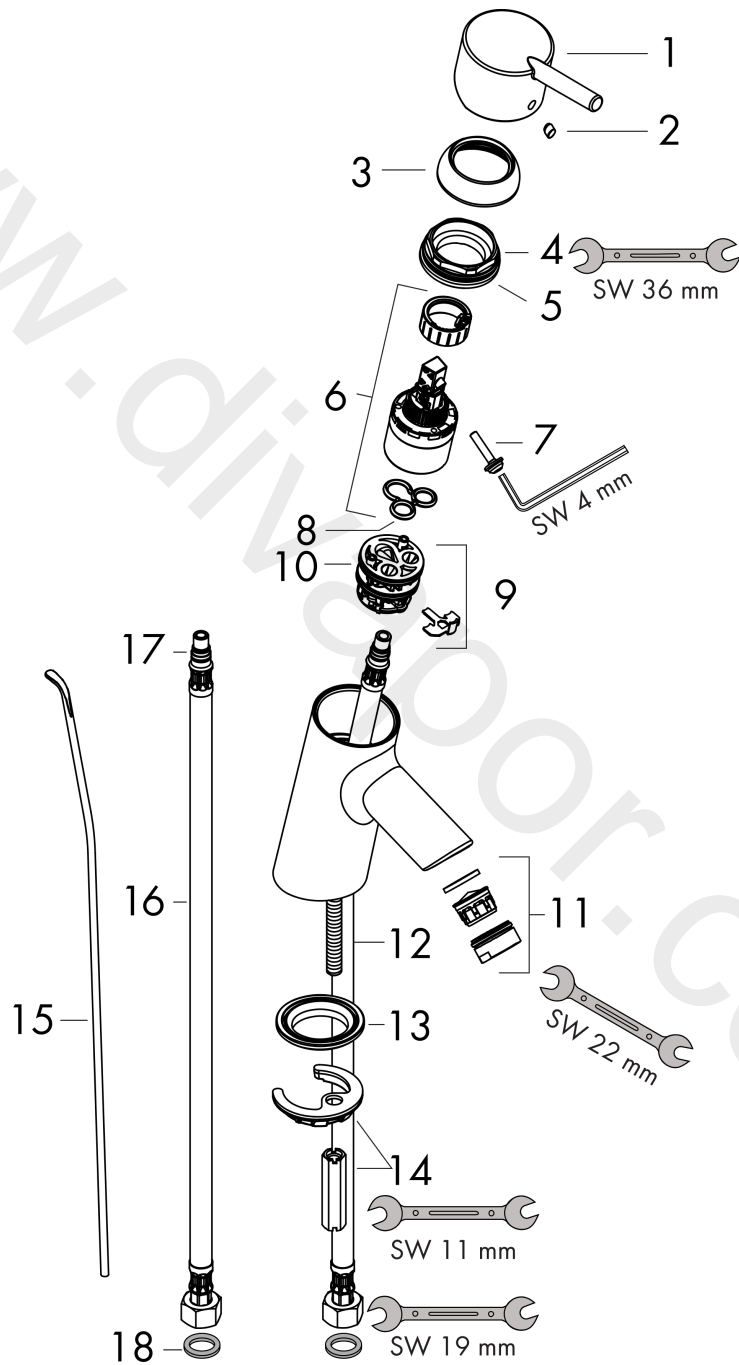

Talis S

Single lever basin mixer with pop-up waste set

Finish: **Chrome** Article Number: **32020000**

Description

product features

- consists of: single lever basin mixer, waste set
- ComfortZone 70
- projection: 100 mm
- spout height: 55 mm
- handle variant: pin handle
- spray type: normal spray
- maximum flow rate at 3 bar: 5 l/min
- ceramic cartridge
- temperature limitation adjustable
- suitable for continuous flow water heaters
- pop-up waste set G 1¼
- material waste set: metal
- connection type: G ¾ connections
- connection dimension: DN15
- EU taxonomy: max. 6 l/min - Substantial Contribution (SC) possible
- WRAS 2212067
- WRAS 2212067 - Approval letter

Article Details

Price excl. VAT

279,17 £

Technology

Certificates / Sustainability

Product image

Scale drawing

Talis S
Single lever basin mixer with pop-up waste set
 Finish: **Chrome** Article Number: **32020000**

Flowchart

Talis S
Single lever basin mixer with pop-up waste set
 Finish: **Chrome** Article Number: **32020000**

Exploded Drawing

Year of production: >09/16

Talis S
Single lever basin mixer with pop-up waste set
 Finish: **Chrome** Article Number: **32020000**

Spare part list

Year of production: >09/16

Pos.	Description	Article Number	Price	PU
1	handle	32092000	£ 64,00	1
2	screw cover	96338000	£ 3,30	1
3	flange	96656000	£ 6,10	1
4	nut	96690000	£ 13,30	1
5	O-ring 36x2	98156000	£ 3,30	1
6	cartridge, assy	92730000	£ 35,00	1
7	locking screw for handle	95140000	£ 6,10	1
8	seal	95008000	£ 9,00	1
9	adapter for cartridge	98750000	£ 13,30	1
10	O-Ring 30x2	98186000	£ 3,30	1
11	aerator M24x1 (5 l/min)	13185000	£ 22,30	1
12	screw M8 x 68	97736000	£ 6,10	1
13	seal	97608000	£ 6,10	1
14	fixing set	96016000	£ 35,00	1
15	pull rod	96657000	£ 13,30	1
16	connection hose 450 mm M8x0,75 G3/8	97206000	£ 35,00	1
17	O-ring 7x1,5	98422000	£ 3,30	1
18	sealing set	95581000	£ 6,10	1
a	pop up waste	94139000	£ 96,00	1