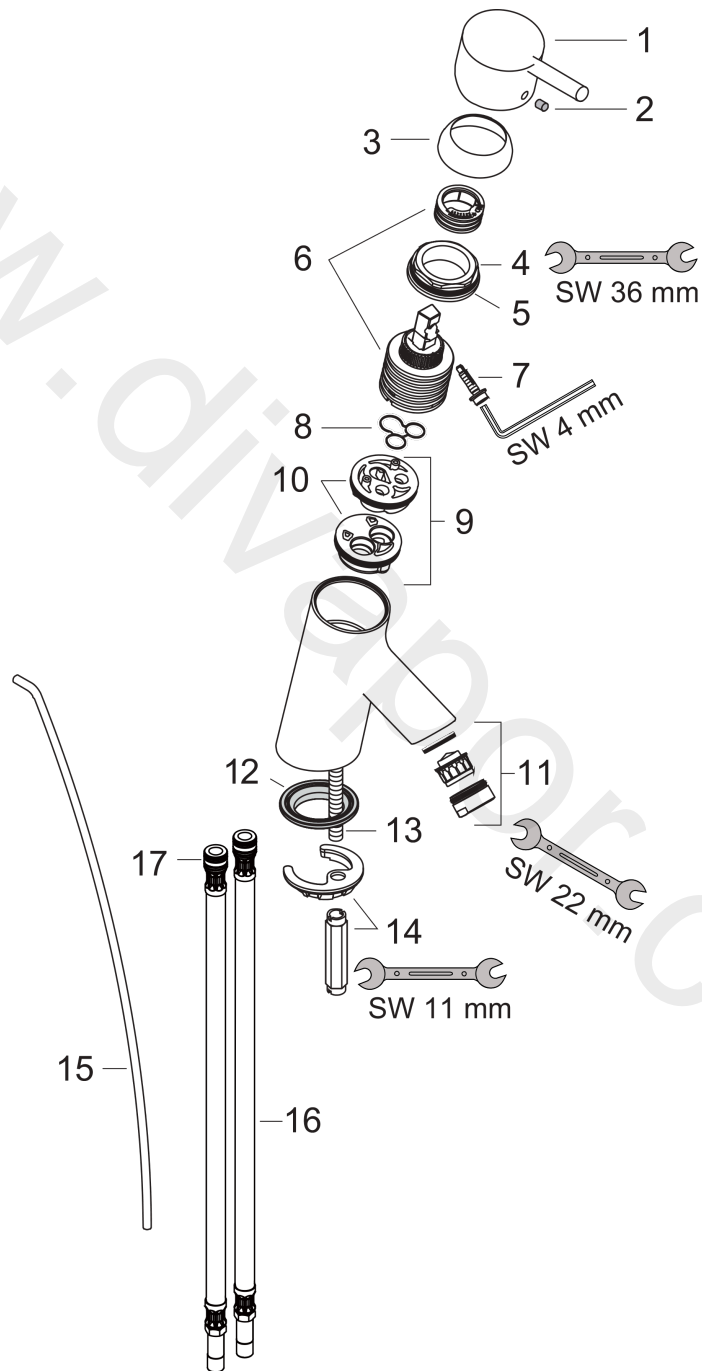

Talis S
Single lever basin mixer with pop-up waste set
 Surfaces: Article Number: **32020000**

Exploded Drawing

Year of production: **05/09 - 09/10**

Talis S
Single lever basin mixer with pop-up waste set
 Surfaces: Article Number: **32020000**

Spare part list

Year of production: **05/09 - 09/10**

Pos.	Description	Article Number	Price	PU
1	handle	32092000	£ 64,00	1
2	screw cover	96338000	£ 3,30	1
3	flange	96656000	£ 6,10	1
4	nut	96690000	£ 13,30	1
5	O-ring 36x2	98156000	£ 3,30	1
6	cartridge, assy	92730000	£ 35,00	1
7	locking screw for handle	95140000	£ 6,10	1
8	seal	95008000	£ 9,00	1
9	adapter for cartridge	97762000	£ 13,30	1
10	O-ring 35x2,5	96006000	£ 3,30	1
11	aerator M24x1 (5 l/min)	13185000	£ 22,30	1
12	seal	97608000	£ 6,10	1
13	screw M8 x 68	97736000	£ 6,10	1
14	fixing set	96016000	£ 35,00	1
15	pull rod	96657000	£ 13,30	1
16	connection hose 450 mm M8x0,75 G3/8	95001000	£ 35,00	1
17	O-ring 7x1,5	98422000	£ 3,30	1
a	pop up waste	94139000	£ 96,00	1