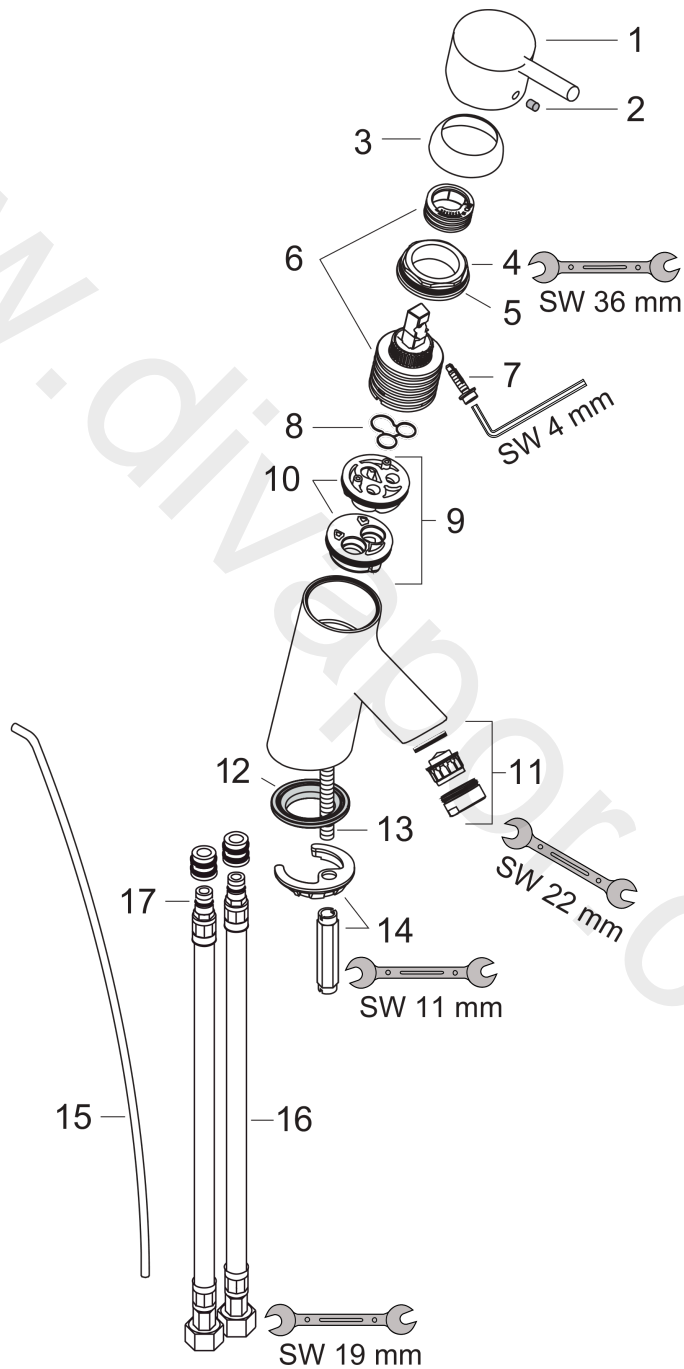

Talis S
Single lever basin mixer with pop-up waste set
 Surfaces: Article Number: **32020000**

Exploded Drawing

Year of production: **10/10 - 08/16**

Talis S
Single lever basin mixer with pop-up waste set
 Surfaces: Article Number: **32020000**

Spare part list

Year of production: **10/10 - 08/16**

Pos.	Description	Article Number	Price	PU
1	handle	32092000	£ 64,00	1
2	screw cover	96338000	£ 3,30	1
3	flange	96656000	£ 6,10	1
4	nut	96690000	£ 13,30	1
5	O-ring 36x2	98156000	£ 3,30	1
6	cartridge, assy	92730000	£ 35,00	1
7	locking screw for handle	95140000	£ 6,10	1
8	seal	95008000	£ 9,00	1
9	adapter for cartridge	97762000	£ 13,30	1
10	O-ring 35x2,5	96006000	£ 3,30	1
11	aerator M24x1 (5 l/min)	13185000	£ 22,30	1
12	seal	97608000	£ 6,10	1
13	screw M8 x 68	97736000	£ 6,10	1
14	fixing set	96016000	£ 35,00	1
15	pull rod	96657000	£ 13,30	1
16	connection hose 450 mm M8x0,75 G3/8	95001000	£ 35,00	1
17	O-ring 7x1,5	98422000	£ 3,30	1
a	pop up waste	94139000	£ 96,00	1