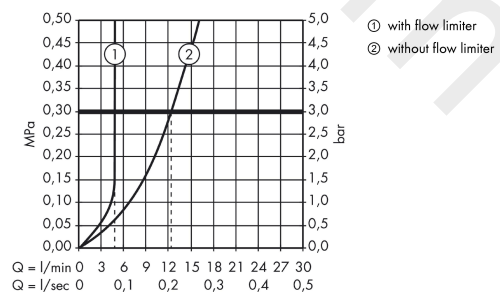

Talis
Single lever basin mixer 80 without waste set Finland
 Finish: **Chrome** Article Number: **32015000**

Description

product features

- ComfortZone 80
- projection: 108 mm
- spout height: 76 mm
- handle variant: pin handle
- spray type: normal spray
- maximum flow rate at 3 bar: 5 l/min
- ceramic cartridge
- temperature limitation adjustable
- suitable for continuous flow water heaters
- connection type: G 3/8 connections
- connection dimension: DN15

Technology

Certificates / Sustainability

Product image

Scale drawing

Flowchart

Talis
Single lever basin mixer 80 without waste set Finland
 Finish: **Chrome** Article Number: **32015000**

Exploded Drawing

Year of production: >09/20