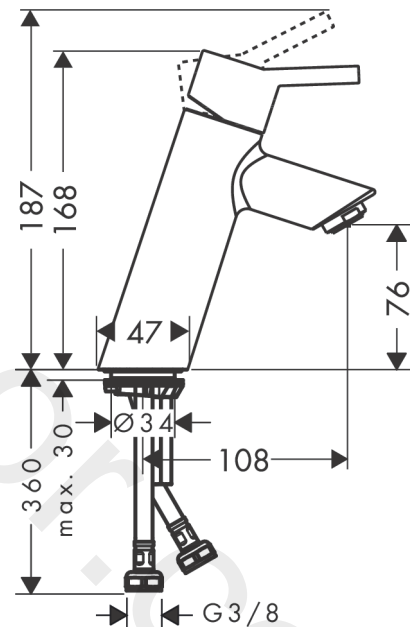

Talis
Single lever basin mixer 80 without waste set Finland
 Finish: **Chrome** Article Number: **32015000**

Description

product features

- ComfortZone 80
- projection: 108 mm
- spout height: 76 mm
- handle variant: pin handle
- spray type: normal spray
- maximum flow rate at 3 bar: 5 l/min
- ceramic cartridge
- temperature limitation adjustable
- suitable for continuous flow water heaters
- connection type: G 3/8 connections
- connection dimension: DN15

Technology

Certificates / Sustainability

Product image

Scale drawing

Flowchart

Talis
Single lever basin mixer 80 without waste set Finland
 Finish: **Chrome** Article Number: **32015000**

Exploded Drawing

Year of production: >09/20

Talis
Single lever basin mixer 80 without waste set Finland
 Finish: **Chrome** Article Number: **32015000**

Spare part list

Year of production: >09/20

Pos.	Description	Article Number	Price	PU
1	handle	32096000	£ 51,00	1
2	screw cover	96338000	£ 3,30	1
3	flange	97406000	£ 20,50	1
4	nut	97209000	£ 16,10	1
5	O-Ring 32x2	98193000	£ 3,30	1
6	cartridge, assy	92730000	£ 35,00	1
7	locking screw for handle	95140000	£ 6,10	1
8	seal	95008000	£ 9,00	1
9	adapter for cartridge	98750000	£ 13,30	1
10	O-Ring 30x2	98186000	£ 3,30	1
11	O-ring 35x2	92604000	£ 6,10	1
12	aerator M24x1 (5 l/min)	13185000	£ 22,30	1
13	screw M8 x 68	97736000	£ 6,10	1
14	seal Ø 42	98722000	£ 6,10	1
15	fixing set	96016000	£ 35,00	1
16	connection hose 450 mm M8x0,75 G3/8	97206000	£ 35,00	1
17	O-ring 6,6x1,6	93019000	£ 3,30	1