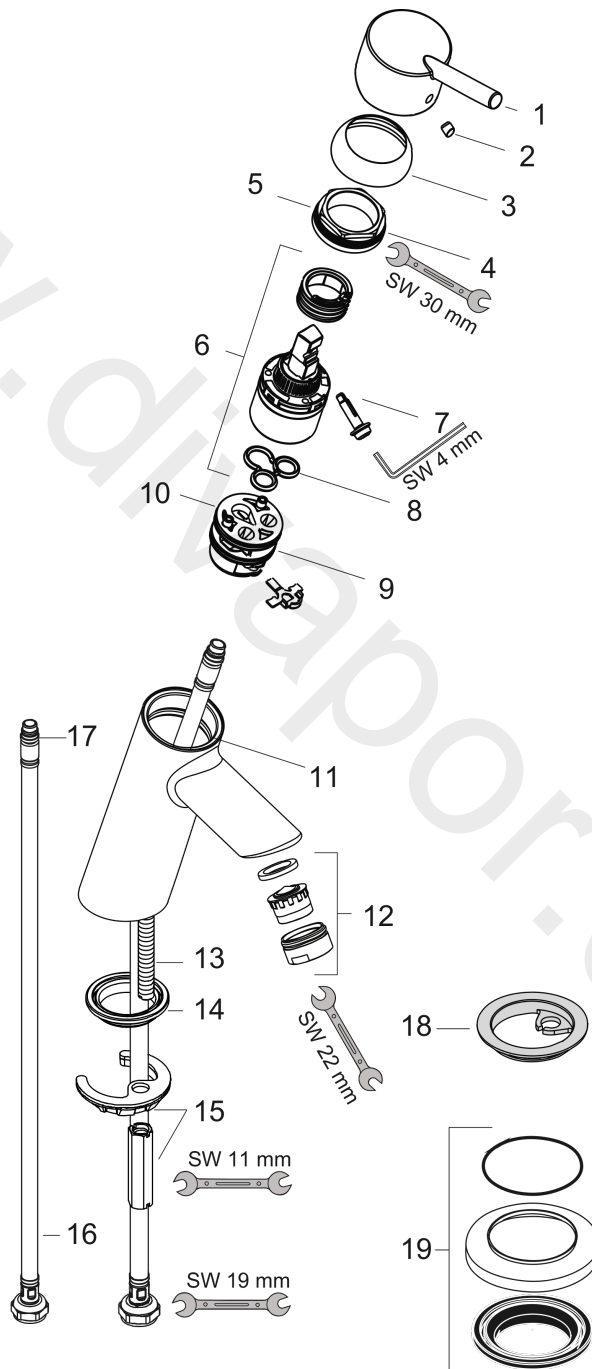

Talis
Single lever basin mixer 80 without waste set Finland
 Finish: **Chrome** Article Number: **32015000**

Description

product features

- ComfortZone 80
- projection: 108 mm
- spout height: 76 mm
- handle variant: pin handle
- spray type: normal spray
- maximum flow rate at 3 bar: 5 l/min
- ceramic cartridge
- temperature limitation adjustable
- suitable for continuous flow water heaters
- connection type: G 3/8 connections
- connection dimension: DN15

Technology

Certificates / Sustainability

Product image

Scale drawing

Flowchart

Talis
Single lever basin mixer 80 without waste set Finland
 Finish: **Chrome** Article Number: **32015000**

Exploded Drawing

Year of production: >09/20

Talis
Single lever basin mixer 80 without waste set Finland
 Finish: **Chrome** Article Number: **32015000**

Spare part list

Year of production: >09/20

Pos.	Description	Article Number	Price	PU
1	handle	32096000	£ 51,00	1
2	screw cover	96338000	£ 3,30	1
3	flange	97406000	£ 20,50	1
4	nut	97209000	£ 16,10	1
5	O-Ring 32x2	98193000	£ 3,30	1
6	cartridge, assy	92730000	£ 35,00	1
7	locking screw for handle	95140000	£ 6,10	1
8	seal	95008000	£ 9,00	1
9	adapter for cartridge	98750000	£ 13,30	1
10	O-Ring 30x2	98186000	£ 3,30	1
11	O-ring 35x2	92604000	£ 6,10	1
12	aerator M24x1 (5 l/min)	13185000	£ 22,30	1
13	screw M8 x 68	97736000	£ 6,10	1
14	seal Ø 42	98722000	£ 6,10	1
15	fixing set	96016000	£ 35,00	1
16	connection hose 450 mm M8x0,75 G3/8	97206000	£ 35,00	1
17	O-ring 6,6x1,6	93019000	£ 3,30	1