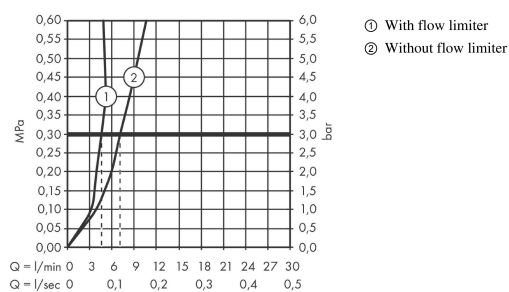

Talis
Single lever basin mixer 80 without waste set Finland
 Finish: **Chrome** Article Number: **32015000**

Description

product features

- ComfortZone 80
- projection: 108 mm
- spout height: 76 mm
- handle variant: pin handle
- spray type: normal spray
- maximum flow rate at 3 bar: 5 l/min
- ceramic cartridge
- temperature limitation adjustable
- suitable for continuous flow water heaters
- connection type: G 3/8 connections
- connection dimension: DN15

Technology

Certificates / Sustainability

Product image

Scale drawing

Flowchart

Talis
Single lever basin mixer 80 without waste set Finland
 Finish: **Chrome** Article Number: **32015000**

Exploded Drawing

Year of production: >09/20