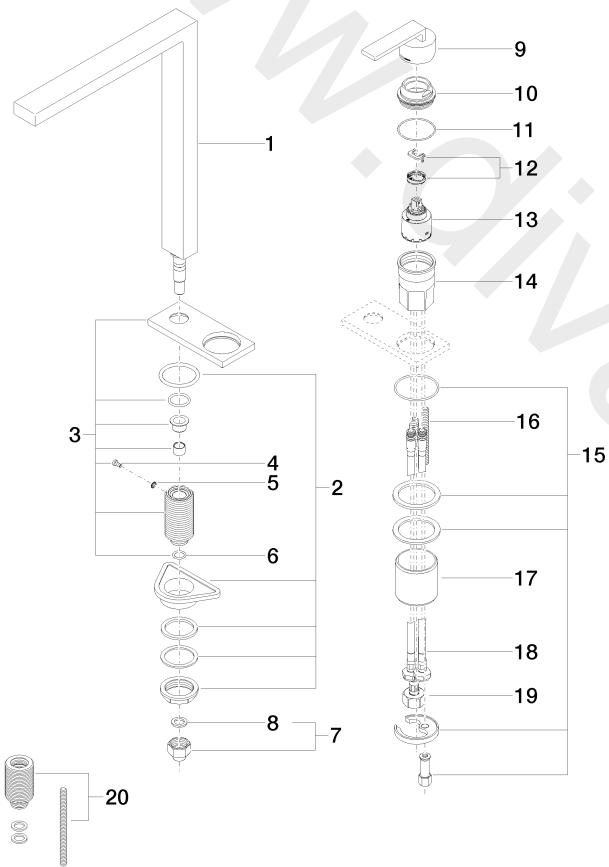

Kitchen - LOT

Two-hole mixer with cover plate - Brushed Dark Platinum

Article number: 32 843 680-99

Date of manufacture from 5/10/2021

Kitchen - LOT

Two-hole mixer with cover plate - Brushed Dark Platinum

Article number: 32 843 680-99

Date of manufacture from 5/10/2021

Spare parts list

Position	Quantity used	Item Number	Spare part	Delivery time
1	1	90 11 06 188 06-99	spout	30
2	1	04 23 10 044 01 90	fixing set	2
3	1	90 27 78 024 00-99	rosette	30
4	1	09 30 30 057 90	screw	2
5	1	09 30 11 028 90	disc	2
6	1	09 14 10 077 90	seal	2
7	1	04 24 04 166 10 90	nipple	2
8	1	09 14 20 002 90	seal	2
9	1	90 20 78 040 00-99	handle	30
10	1	09 24 04 142-99	nut	30
11	1	09 14 10 037 90	seal	2
12	1	04 28 10 148 00 90	accessories	2
13	1	90 15 05 061 00 90	cartridge	2
14	1	09 30 01 100 10 90	sleeve	2
15	1	04 30 11 038 02 90	fixing set	2
16	1	09 31 11 011 90	pin	2
17	1	09 18 40 079 90	sleeve	2
18	2	04 30 04 104 00 90	hose	2
19	1	04 30 04 019 00 90	hose	2
20	1	12 802 970 90	extension	60