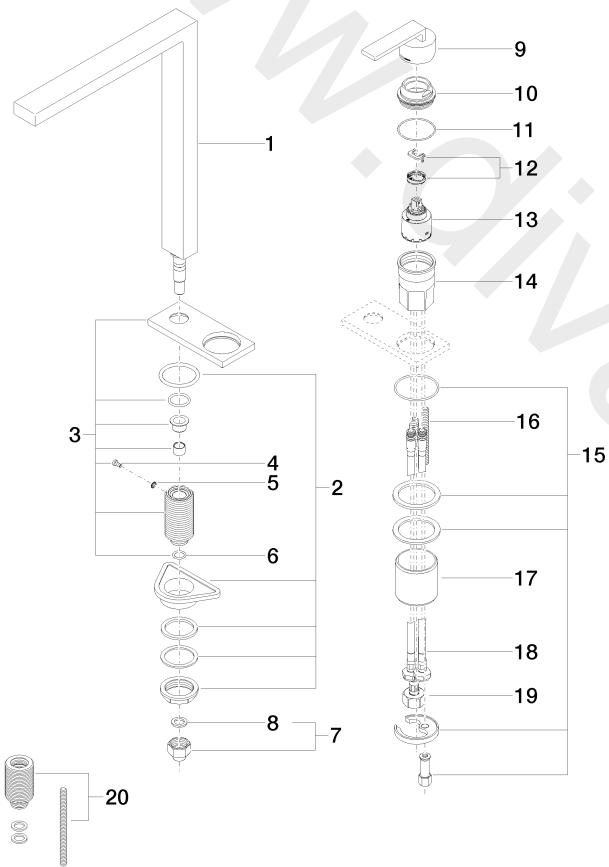

Kitchen - LOT

Two-hole mixer with cover plate - Platinum

Article number: 32 843 680-08

Date of manufacture from 5/10/2021

Kitchen - LOT

Two-hole mixer with cover plate - Platinum

Article number: 32 843 680-08

## Spare parts list

Position	Quantity used	Item Number	Spare part	Delivery time
1	1	90 11 06 188 06-08	spout	20
2	1	04 23 10 044 01 90	fixing set	2
3	1	90 27 78 024 00-08	rosette	20
4	1	09 30 30 057 90	screw	2
5	1	09 30 11 028 90	disc	2
6	1	09 14 10 077 90	seal	2
7	1	04 24 04 166 10 90	nipple	2
8	1	09 14 20 002 90	seal	2
9	1	90 20 78 040 00-08	handle	20
10	1	09 24 04 142-08	nut	60
11	1	09 14 10 037 90	seal	2
12	1	04 28 10 148 00 90	accessories	2
13	1	90 15 05 061 00 90	cartridge	2
14	1	09 30 01 100 10 90	sleeve	2
15	1	04 30 11 038 02 90	fixing set	2
16	1	09 31 11 011 90	pin	2
17	1	09 18 40 079 90	sleeve	2
18	2	04 30 04 104 00 90	hose	2
19	1	04 30 04 019 00 90	hose	2
20	1	12 802 970 90	extension	60