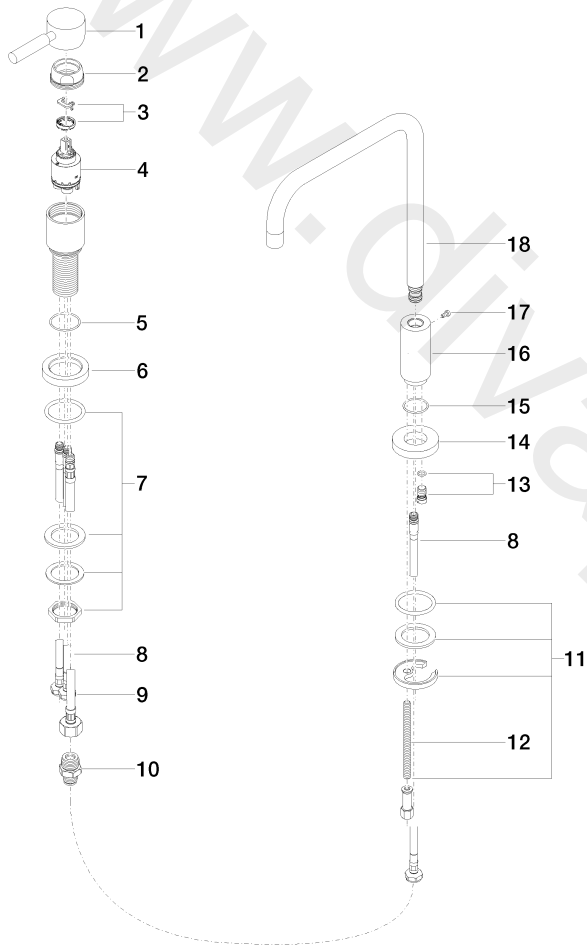

Kitchen - META 02

Two-hole mixer with individual rosettes - Brushed Dark Platinum

Article number: 32 815 625-99

Date of manufacture from 5/11/2021

Kitchen - META 02

Two-hole mixer with individual rosettes - Brushed Dark Platinum

Article number: 32 815 625-99

Date of manufacture from 5/11/2021

Spare parts list

Position	Quantity used	Item Number	Spare part	Delivery time
1	1	90 20 62 040 00-99	handle	30
2	1	09 24 04 107-99	nut	30
3	1	04 28 10 148 00 90	accessories	2
4	1	90 15 05 063 00 90	cartridge	2
5	1	09 14 10 102 90	seal	2
6	1	09 28 10 111-99	rosette	30
7	1	04 23 10 032 46 90	fixing set	2
8	3	04 30 04 104 00 90	hose	2
9	1	04 30 04 019 00 90	hose	2
10	1	90 24 03 514 00 90	nipple set	2
11	1	04 30 11 038 00 90	fixing set	2
12	1	09 31 11 012 90	pin	2
13	1	04 31 20 046 10 92	set	2
14	1	09 28 10 064-99	rosette	30
15	1	09 14 10 120 90	seal	2
16	1	09 11 10 062 10-99	connection	30
17	1	09 30 30 057 90	screw	2
18	1	90 28 22 209 00-99	spout	30