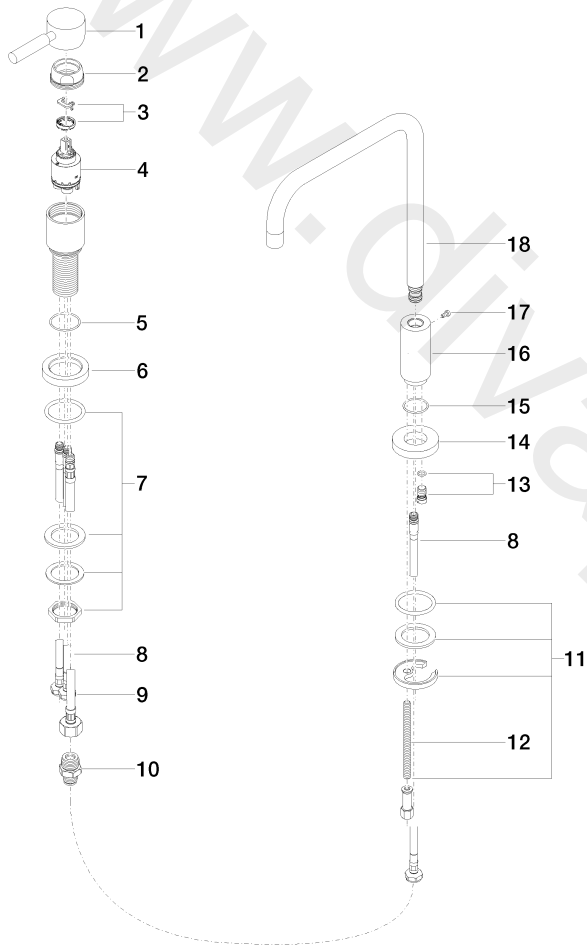

Kitchen - META 02

Two-hole mixer with individual rosettes - Platinum

Article number: 32 815 625-08

Date of manufacture from 5/11/2021

Kitchen - META 02

Two-hole mixer with individual rosettes - Platinum

Article number: 32 815 625-08

Date of manufacture from 5/11/2021

Spare parts list

Position	Quantity used	Item Number	Spare part	Delivery time
1	1	90 20 62 040 00-08	handle	20
2	1	09 24 04 107-08	nut	20
3	1	04 28 10 148 00 90	accessories	2
4	1	90 15 05 063 00 90	cartridge	2
5	1	09 14 10 102 90	seal	2
6	1	09 28 10 111-08	rosette	20
7	1	04 23 10 032 46 90	fixing set	2
8	3	04 30 04 104 00 90	hose	2
9	1	04 30 04 019 00 90	hose	2
10	1	90 24 03 514 00 90	nipple set	2
11	1	04 30 11 038 00 90	fixing set	2
12	1	09 31 11 012 90	pin	2
13	1	04 31 20 046 10 92	set	2
14	1	09 28 10 064-08	rosette	20
15	1	09 14 10 120 90	seal	2
16	1	09 11 10 062 10-08	connection	20
17	1	09 30 30 057 90	screw	2
18	1	90 28 22 209 00-08	spout	20