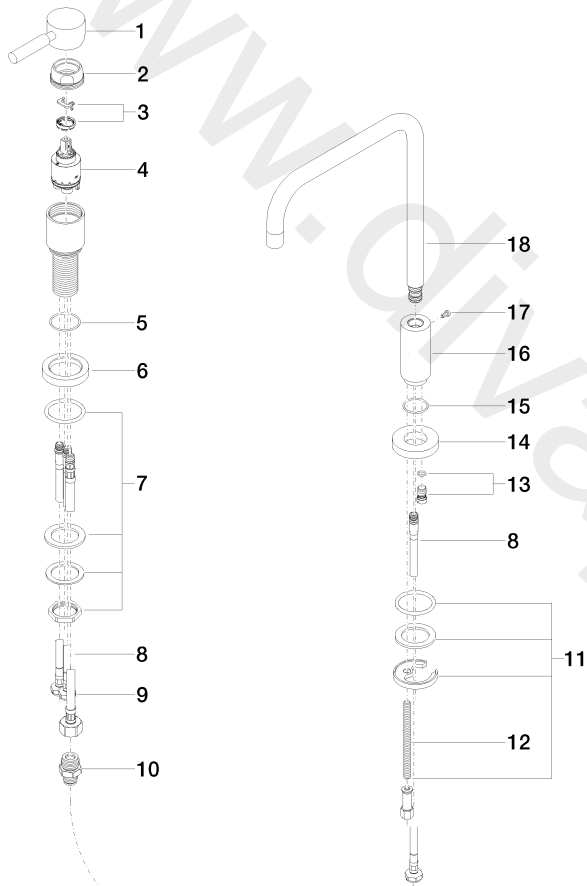

Kitchen - META 02

Two-hole mixer with individual rosettes - Brushed Platinum

Article number: 32 815 625-06

Date of manufacture from 5/11/2021

Kitchen - META 02

Two-hole mixer with individual rosettes - Brushed Platinum

Article number: 32 815 625-06

Date of manufacture from 5/11/2021

## Spare parts list

Position	Quantity used	Item Number	Spare part	Delivery time
1	1	90 20 62 040 00-06	handle	10
2	1	09 24 04 107-06	nut	10
3	1	04 28 10 148 00 90	accessories	2
4	1	90 15 05 063 00 90	cartridge	2
5	1	09 14 10 102 90	seal	2
6	1	09 28 10 111-06	rosette	10
7	1	04 23 10 032 46 90	fixing set	2
8	3	04 30 04 104 00 90	hose	2
9	1	04 30 04 019 00 90	hose	2
10	1	90 24 03 514 00 90	nipple set	2
11	1	04 30 11 038 00 90	fixing set	2
12	1	09 31 11 012 90	pin	2
13	1	04 31 20 046 10 92	set	2
14	1	09 28 10 064-06	rosette	10
15	1	09 14 10 120 90	seal	2
16	1	09 11 10 062 10-06	connection	10
17	1	09 30 30 057 90	screw	2
18	1	90 28 22 209 00-06	spout	10