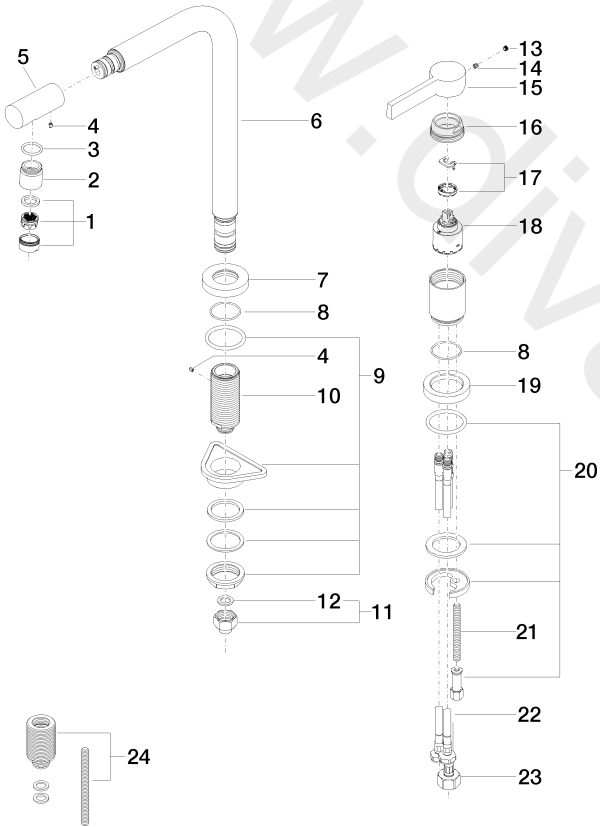

Kitchen - ELIO

Two-hole mixer with individual rosettes - Brushed Dark Platinum

Article number: 32 800 790-99

Date of manufacture from 5/4/2021

Kitchen - ELIO

Two-hole mixer with individual rosettes - Brushed Dark Platinum

Article number: 32 800 790-99

Date of manufacture from 5/4/2021

Spare parts list

Position	Quantity used	Item Number	Spare part	Delivery time
1	1	90 23 01 026 07-99	aerator	30
2	1	09 24 04 164 10-99	nipple	30
3	1	09 14 10 100 90	seal	2
4	2	09 31 11 044 90	pin	2
5	1	09 24 04 163 10-99	nipple	30
6	1	90 28 22 188 00-99	spout	30
7	1	09 27 79 001-99	rosette	30
8	2	09 14 10 102 90	seal	2
9	1	04 23 10 044 01 90	fixing set	2
10	1	09 30 01 094 10-99	adaptor	Not available anymore
11	1	04 24 04 166 10 90	nipple	2
12	1	09 14 20 002 90	seal	2
13	1	09 31 20 109 90	plug	2
14	1	09 31 11 030 90	pin	2
15	1	09 20 79 040-99	handle	30
16	1	09 24 04 141-99	nut	30
17	1	04 28 10 148 00 90	accessories	2
18	1	90 15 05 061 00 90	cartridge	2
19	1	09 28 10 111-99	rosette	30
20	1	04 30 11 038 00 90	fixing set	2
21	1	09 31 11 011 90	pin	2
22	2	04 30 04 104 00 90	hose	2
23	1	04 30 04 019 00 90	hose	2
24	1	12 802 970 90	extension	60