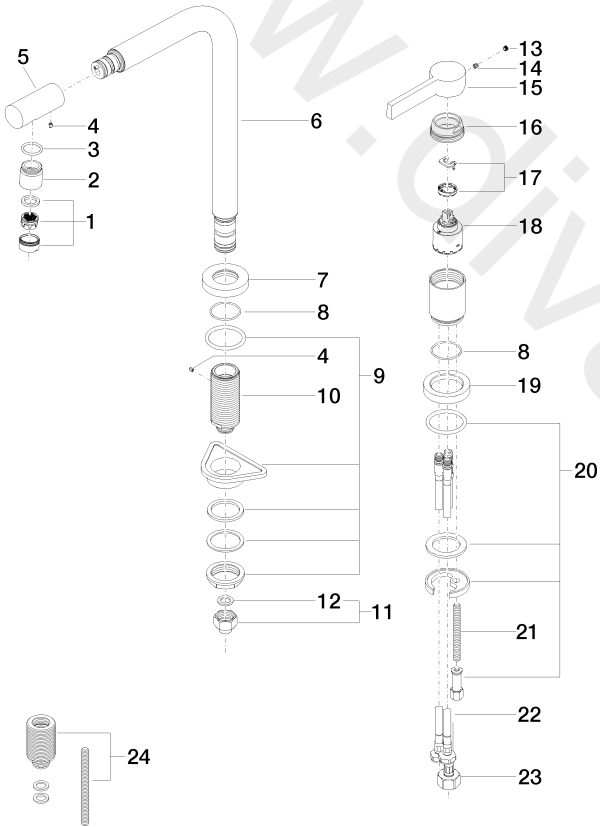

Kitchen - ELIO

Two-hole mixer with individual rosettes - Platinum

Article number: 32 800 790-08

Date of manufacture from 5/4/2021

Kitchen - ELIO

Two-hole mixer with individual rosettes - Platinum

Article number: 32 800 790-08

Date of manufacture from 5/4/2021

Spare parts list

Position	Quantity used	Item Number	Spare part	Delivery time
1	1	90 23 01 026 07-08	aerator	20
2	1	09 24 04 164 10-08	nipple	20
3	1	09 14 10 100 90	seal	2
4	2	09 31 11 044 90	pin	2
5	1	09 24 04 163 10-08	nipple	60
6	1	90 28 22 188 00-08	spout	20
7	1	09 27 79 001-08	rosette	20
8	2	09 14 10 102 90	seal	2
9	1	04 23 10 044 01 90	fixing set	2
10	1	09 30 01 094 10-08	adaptor	20
11	1	04 24 04 166 10 90	nipple	2
12	1	09 14 20 002 90	seal	2
13	1	09 31 20 109 90	plug	2
14	1	09 31 11 030 90	pin	2
15	1	09 20 79 040-08	handle	20
16	1	09 24 04 141-08	nut	20
17	1	04 28 10 148 00 90	accessories	2
18	1	90 15 05 061 00 90	cartridge	2
19	1	09 28 10 111-08	rosette	20
20	1	04 30 11 038 00 90	fixing set	2
21	1	09 31 11 011 90	pin	2
22	2	04 30 04 104 00 90	hose	2
23	1	04 30 04 019 00 90	hose	2
24	1	12 802 970 90	extension	60