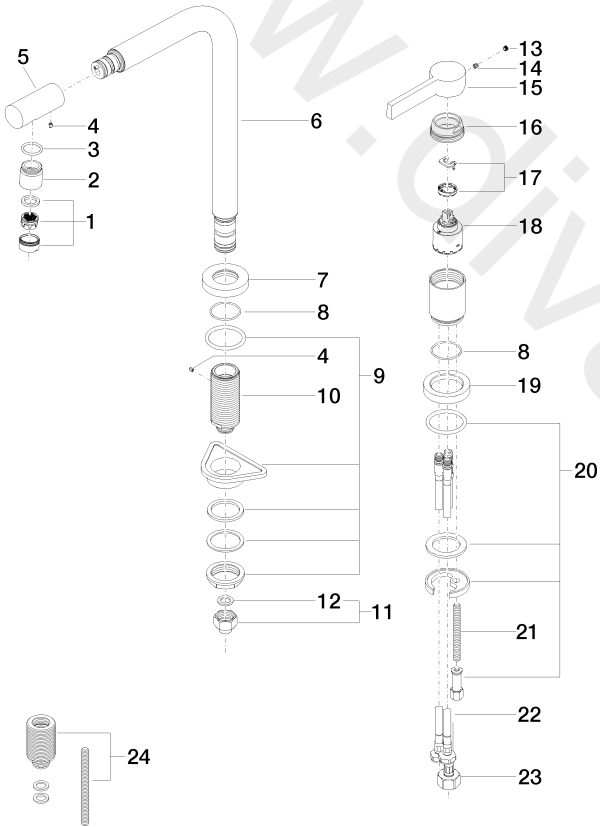

Kitchen - ELIO

Two-hole mixer with individual rosettes - Brushed Platinum

Article number: 32 800 790-06

Date of manufacture from 5/4/2021

Kitchen - ELIO

Two-hole mixer with individual rosettes - Brushed Platinum

Article number: 32 800 790-06

Date of manufacture from 5/4/2021

Spare parts list

Position	Quantity used	Item Number	Spare part	Delivery time
1	1	90 23 01 026 07-06	aerator	10
2	1	09 24 04 164 10-06	nipple	10
3	1	09 14 10 100 90	seal	2
4	2	09 31 11 044 90	pin	2
5	1	09 24 04 163 10-06	nipple	10
6	1	90 28 22 188 00-06	spout	10
7	1	09 27 79 001-06	rosette	10
8	2	09 14 10 102 90	seal	2
9	1	04 23 10 044 01 90	fixing set	2
10	1	09 30 01 094 10-06	adaptor	Not available anymore
11	1	04 24 04 166 10 90	nipple	2
12	1	09 14 20 002 90	seal	2
13	1	09 31 20 109 90	plug	2
14	1	09 31 11 030 90	pin	2
15	1	09 20 79 040-06	handle	10
16	1	09 24 04 141-06	nut	10
17	1	04 28 10 148 00 90	accessories	2
18	1	90 15 05 061 00 90	cartridge	2
19	1	09 28 10 111-06	rosette	10
20	1	04 30 11 038 00 90	fixing set	2
21	1	09 31 11 011 90	pin	2
22	2	04 30 04 104 00 90	hose	2
23	1	04 30 04 019 00 90	hose	2
24	1	12 802 970 90	extension	60