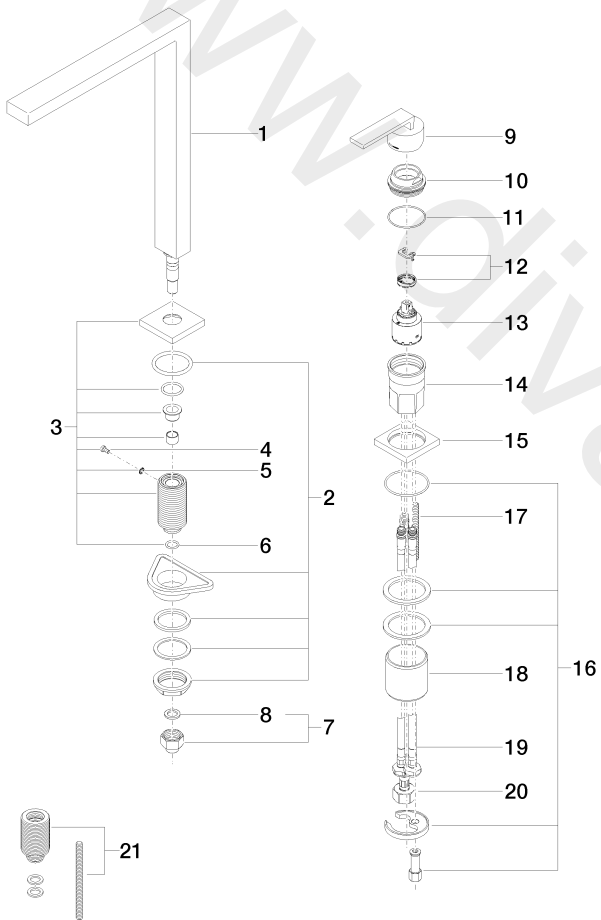

Kitchen - LOT

Two-hole mixer with individual rosettes - Brushed Dark Platinum

Article number: 32 800 680-99

Date of manufacture from 5/10/2021

Kitchen - LOT

Two-hole mixer with individual rosettes - Brushed Dark Platinum

Article number: 32 800 680-99

Date of manufacture from 5/10/2021

Spare parts list

Position	Quantity used	Item Number	Spare part	Delivery time
1	1	90 11 06 188 06-99	spout	30
2	1	04 23 10 044 01 90	fixing set	2
3	1	90 27 78 023 00-99	rosette	30
4	1	09 30 30 057 90	screw	2
5	1	09 30 11 028 90	disc	2
6	1	09 14 10 077 90	seal	2
7	1	04 24 04 166 10 90	nipple	2
8	1	09 14 20 002 90	seal	2
9	1	90 20 78 040 00-99	handle	30
10	1	09 24 04 142-99	nut	30
11	1	09 14 10 037 90	seal	2
12	1	04 28 10 148 00 90	accessories	2
13	1	90 15 05 061 00 90	cartridge	2
14	1	09 30 01 100 10 90	sleeve	2
15	1	09 27 78 007-99	rosette	30
16	1	04 30 11 038 02 90	fixing set	2
17	1	09 31 11 011 90	pin	2
18	1	09 18 40 079 90	sleeve	2
19	2	04 30 04 104 00 90	hose	2
20	1	04 30 04 019 00 90	hose	2
21	1	12 802 970 90	extension	60