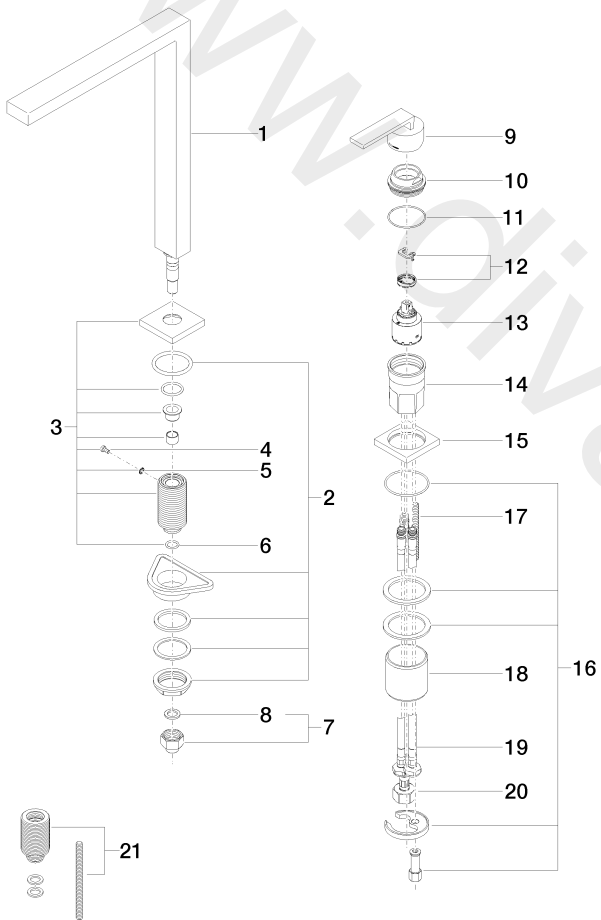

Kitchen - LOT

Two-hole mixer with individual rosettes - Platinum

Article number: 32 800 680-08

Date of manufacture from 5/10/2021

Kitchen - LOT

Two-hole mixer with individual rosettes - Platinum

Article number: 32 800 680-08

Date of manufacture from 5/10/2021

Spare parts list

Position	Quantity used	Item Number	Spare part	Delivery time
1	1	90 11 06 188 06-08	spout	20
2	1	04 23 10 044 01 90	fixing set	2
3	1	90 27 78 023 00-08	rosette	20
4	1	09 30 30 057 90	screw	2
5	1	09 30 11 028 90	disc	2
6	1	09 14 10 077 90	seal	2
7	1	04 24 04 166 10 90	nipple	2
8	1	09 14 20 002 90	seal	2
9	1	90 20 78 040 00-08	handle	20
10	1	09 24 04 142-08	nut	60
11	1	09 14 10 037 90	seal	2
12	1	04 28 10 148 00 90	accessories	2
13	1	90 15 05 061 00 90	cartridge	2
14	1	09 30 01 100 10 90	sleeve	2
15	1	09 27 78 007-08	rosette	60
16	1	04 30 11 038 02 90	fixing set	2
17	1	09 31 11 011 90	pin	2
18	1	09 18 40 079 90	sleeve	2
19	2	04 30 04 104 00 90	hose	2
20	1	04 30 04 019 00 90	hose	2
21	1	12 802 970 90	extension	60