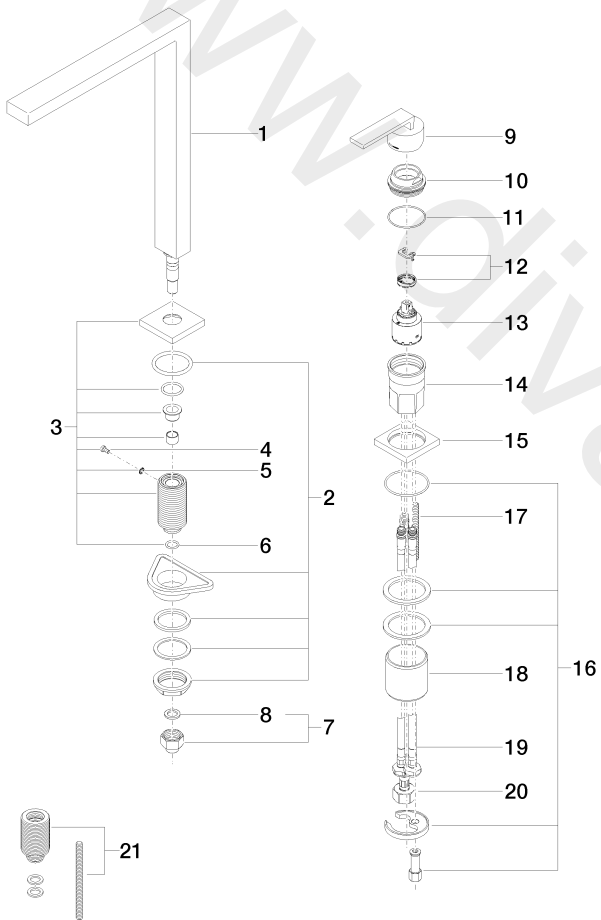

Kitchen - LOT

Two-hole mixer with individual rosettes - Brushed Platinum

Article number: 32 800 680-06

Date of manufacture from 5/10/2021

Kitchen - LOT

Two-hole mixer with individual rosettes - Brushed Platinum

Article number: 32 800 680-06

Date of manufacture from 5/10/2021

Spare parts list

Position	Quantity used	Item Number	Spare part	Delivery time
1	1	90 11 06 188 06-06	spout	10
2	1	04 23 10 044 01 90	fixing set	2
3	1	90 27 78 023 00-06	rosette	10
4	1	09 30 30 057 90	screw	2
5	1	09 30 11 028 90	disc	2
6	1	09 14 10 077 90	seal	2
7	1	04 24 04 166 10 90	nipple	2
8	1	09 14 20 002 90	seal	2
9	1	90 20 78 040 00-06	handle	10
10	1	09 24 04 142-06	nut	10
11	1	09 14 10 037 90	seal	2
12	1	04 28 10 148 00 90	accessories	2
13	1	90 15 05 061 00 90	cartridge	2
14	1	09 30 01 100 10 90	sleeve	2
15	1	09 27 78 007-06	rosette	10
16	1	04 30 11 038 02 90	fixing set	2
17	1	09 31 11 011 90	pin	2
18	1	09 18 40 079 90	sleeve	2
19	2	04 30 04 104 00 90	hose	2
20	1	04 30 04 019 00 90	hose	2
21	1	12 802 970 90	extension	60