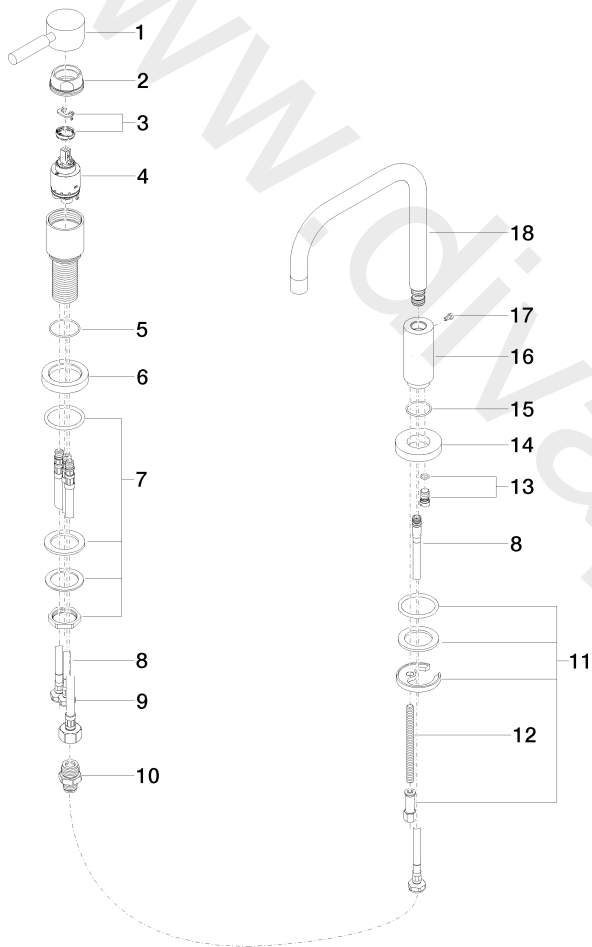

Kitchen - META 02

Two-hole mixer with individual rosettes - Brushed Dark Platinum

Article number: 32 800 625-99

Date of manufacture from 5/11/2021

Kitchen - META 02

Two-hole mixer with individual rosettes - Brushed Dark Platinum

Article number: 32 800 625-99

Date of manufacture from 5/11/2021

Spare parts list

Position	Quantity used	Item Number	Spare part	Delivery time
1	1	90 20 62 040 00-99	handle	30
2	1	09 24 04 107-99	nut	30
3	1	04 28 10 148 00 90	accessories	2
4	1	90 15 05 063 00 90	cartridge	2
5	1	09 14 10 102 90	seal	2
6	1	09 28 10 111-99	rosette	30
7	1	04 23 10 032 46 90	fixing set	2
8	3	04 30 04 104 00 90	hose	2
9	1	04 30 04 019 00 90	hose	2
10	1	90 24 03 514 00 90	nipple set	2
11	1	04 30 11 038 00 90	fixing set	2
12	1	09 31 11 012 90	pin	2
13	1	04 31 20 046 10 92	set	2
14	1	09 28 10 064-99	rosette	30
15	1	09 14 10 120 90	seal	2
16	1	09 11 10 062 10-99	connection	30
17	1	09 30 30 057 90	screw	2
18	1	90 28 22 208 00-99	spout	Not available anymore