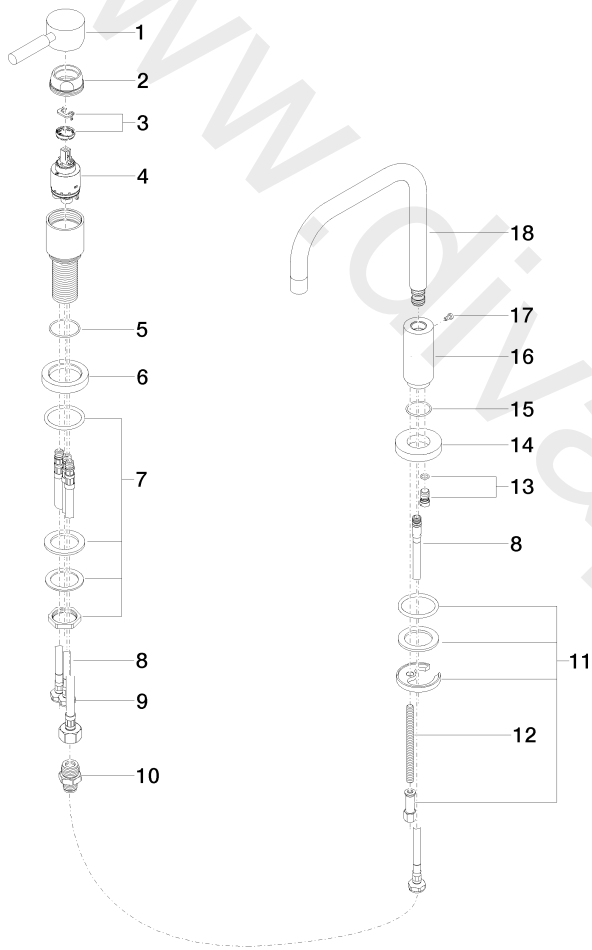

Kitchen - META 02

Two-hole mixer with individual rosettes - Platinum

Article number: 32 800 625-08

Date of manufacture from 5/11/2021

Kitchen - META 02

Two-hole mixer with individual rosettes - Platinum

Article number: 32 800 625-08

Date of manufacture from 5/11/2021

Spare parts list

Position	Quantity used	Item Number	Spare part	Delivery time
1	1	90 20 62 040 00-08	handle	20
2	1	09 24 04 107-08	nut	20
3	1	04 28 10 148 00 90	accessories	2
4	1	90 15 05 063 00 90	cartridge	2
5	1	09 14 10 102 90	seal	2
6	1	09 28 10 111-08	rosette	20
7	1	04 23 10 032 46 90	fixing set	2
8	3	04 30 04 104 00 90	hose	2
9	1	04 30 04 019 00 90	hose	2
10	1	90 24 03 514 00 90	nipple set	2
11	1	04 30 11 038 00 90	fixing set	2
12	1	09 31 11 012 90	pin	2
13	1	04 31 20 046 10 92	set	2
14	1	09 28 10 064-08	rosette	20
15	1	09 14 10 120 90	seal	2
16	1	09 11 10 062 10-08	connection	20
17	1	09 30 30 057 90	screw	2
18	1	90 28 22 208 00-08	spout	20