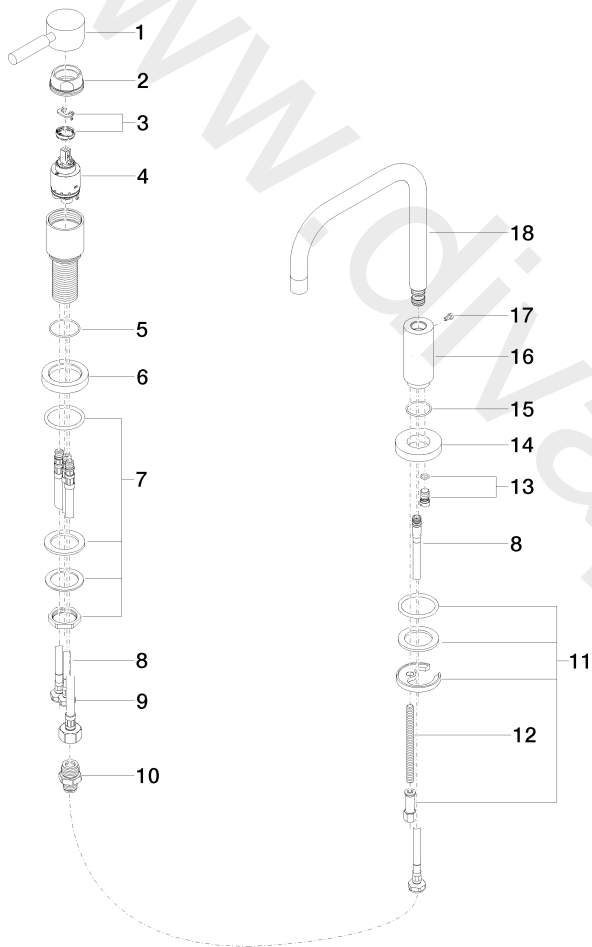

Kitchen - META 02

Two-hole mixer with individual rosettes - Brushed Platinum

Article number: 32 800 625-06

Date of manufacture from 5/11/2021

Kitchen - META 02

Two-hole mixer with individual rosettes - Brushed Platinum

Article number: 32 800 625-06

Date of manufacture from 5/11/2021

## Spare parts list

Position	Quantity used	Item Number	Spare part	Delivery time
1	1	90 20 62 040 00-06	handle	10
2	1	09 24 04 107-06	nut	10
3	1	04 28 10 148 00 90	accessories	2
4	1	90 15 05 063 00 90	cartridge	2
5	1	09 14 10 102 90	seal	2
6	1	09 28 10 111-06	rosette	10
7	1	04 23 10 032 46 90	fixing set	2
8	3	04 30 04 104 00 90	hose	2
9	1	04 30 04 019 00 90	hose	2
10	1	90 24 03 514 00 90	nipple set	2
11	1	04 30 11 038 00 90	fixing set	2
12	1	09 31 11 012 90	pin	2
13	1	04 31 20 046 10 92	set	2
14	1	09 28 10 064-06	rosette	10
15	1	09 14 10 120 90	seal	2
16	1	09 11 10 062 10-06	connection	10
17	1	09 30 30 057 90	screw	2
18	1	90 28 22 208 00-06	spout	10