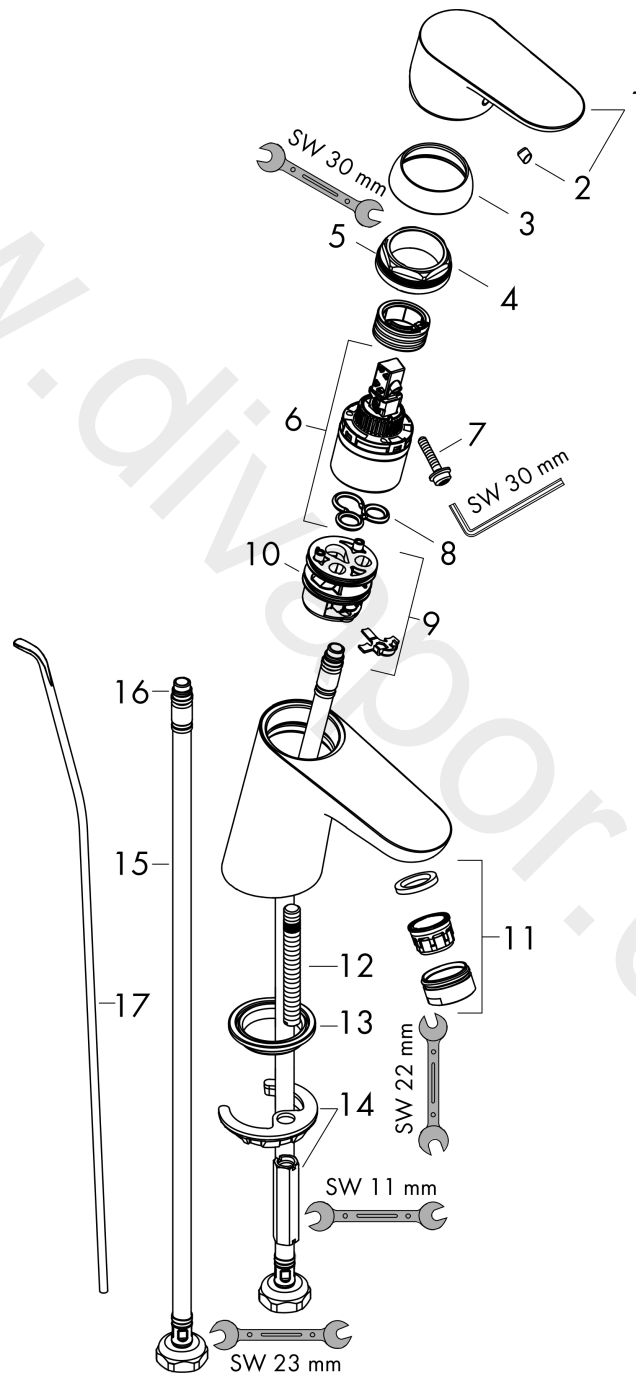

Focus

Single lever basin mixer 70 with pop-up waste set 2 ticks

Finish: **Chrome** Article Number: **31992009**

Description

product features

- consists of: single lever basin mixer, waste set
- ComfortZone 70
- projection: 101 mm
- spout height: 53 mm
- handle variant: lever handle
- spray type: normal spray
- maximum flow rate at 3 bar: 3,8 l/min
- ceramic cartridge
- temperature limitation adjustable
- pop-up waste set G 1¼
- material waste set: metal
- connection type: G ½ connections
- connection dimension: DN15

Technology

Product image

Scale drawing

Focus

Single lever basin mixer 70 with pop-up waste set 2 ticks

Finish: **Chrome** Article Number: **31992009**

Flowchart

www.divapor.com

Focus
Single lever basin mixer 70 with pop-up waste set 2 ticks
 Finish: **Chrome** Article Number: **31992009**

Exploded Drawing

Year of production: >04/20

Focus

Single lever basin mixer 70 with pop-up waste set 2 ticks

Finish: **Chrome** Article Number: **31992009**

Spare part list

Year of production: >04/20

Pos.	Description	Article Number	Price	PU
1	handle	98532000	£ 35,00	1
2	screw cover	96338000	£ 3,30	1
3	flange	97406000	£ 20,50	1
4	nut	97209000	£ 16,10	1
5	O-Ring 32x2	98193000	£ 3,30	1
6	cartridge, assy	95646000	£ 96,00	1
7	locking screw for handle	95140000	£ 6,10	1
8	seal	95008000	£ 9,00	1
9	adapter for cartridge	98750000	£ 13,30	1
10	O-Ring 30x2	98186000	£ 3,30	1
11	aerator M24x1 (3,5 l/min)	92508000	£ 20,50	1
12	screw M8 x 68	97736000	£ 6,10	1
13	seal Ø 42	98722000	£ 6,10	1
14	fixing set	96016000	£ 35,00	1
15	connection hose 450 mm G½	93020000	£ 35,00	1
16	O-ring 6,6x1,6	93019000	£ 3,30	1
17	pull rod	96657000	£ 13,30	1
a	pop up waste	94139000	£ 96,00	1
b	pop up waste	94139007	-	1