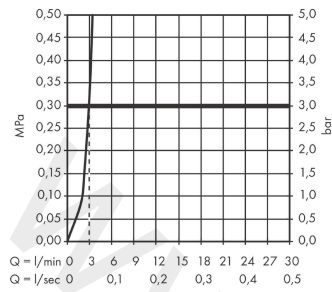

Focus

Single lever basin mixer 70 with pop-up waste set 2 ticks

Finish: **Chrome** Article Number: **31992009**

Description

product features

- consists of: single lever basin mixer, waste set
- ComfortZone 70
- projection: 101 mm
- spout height: 53 mm
- handle variant: lever handle
- spray type: normal spray
- maximum flow rate at 3 bar: 3,8 l/min
- ceramic cartridge
- temperature limitation adjustable
- pop-up waste set G 1¼
- material waste set: metal
- connection type: G ½ connections
- connection dimension: DN15

Technology

Product image

Scale drawing

Focus

Single lever basin mixer 70 with pop-up waste set 2 ticks

Finish: **Chrome** Article Number: **31992009**

Flowchart

www.divapor.com

Focus
Single lever basin mixer 70 with pop-up waste set 2 ticks
 Finish: **Chrome** Article Number: **31992009**

Exploded Drawing

Year of production: >04/20

Focus

Single lever basin mixer 70 with pop-up waste set 2 ticks