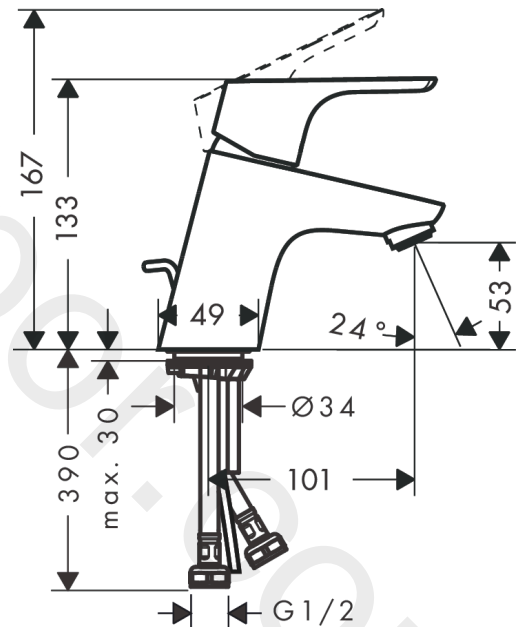

Focus

Single lever basin mixer 70 with pop-up waste set 2 ticks

Finish: **Chrome** Article Number: **31992009**

Description

product features

- consists of: single lever basin mixer, waste set
- ComfortZone 70
- projection: 101 mm
- spout height: 53 mm
- handle variant: lever handle
- spray type: normal spray
- maximum flow rate at 3 bar: 3,8 l/min
- ceramic cartridge
- temperature limitation adjustable
- pop-up waste set G 1¼
- material waste set: metal
- connection type: G ½ connections
- connection dimension: DN15

Technology

Product image

Scale drawing

Focus

Single lever basin mixer 70 with pop-up waste set 2 ticks

Finish: **Chrome** Article Number: **31992009**

Flowchart

www.divapor.com

Focus
Single lever basin mixer 70 with pop-up waste set 2 ticks
 Finish: **Chrome** Article Number: **31992009**

Exploded Drawing

Year of production: >04/20

Focus

Single lever basin mixer 70 with pop-up waste set 2 ticks

Finish: **Chrome** Article Number: **31992009**

Spare part list

Year of production: >04/20

Pos.	Description	Article Number	Price	PU
1	handle	98532000	£ 35,00	1
2	screw cover	96338000	£ 3,30	1
3	flange	97406000	£ 20,50	1
4	nut	97209000	£ 16,10	1
5	O-Ring 32x2	98193000	£ 3,30	1
6	cartridge, assy	95646000	£ 96,00	1
7	locking screw for handle	95140000	£ 6,10	1
8	seal	95008000	£ 9,00	1
9	adapter for cartridge	98750000	£ 13,30	1
10	O-Ring 30x2	98186000	£ 3,30	1
11	aerator M24x1 (3,5 l/min)	92508000	£ 20,50	1
12	screw M8 x 68	97736000	£ 6,10	1
13	seal Ø 42	98722000	£ 6,10	1
14	fixing set	96016000	£ 35,00	1
15	connection hose 450 mm G½	93020000	£ 35,00	1
16	O-ring 6,6x1,6	93019000	£ 3,30	1
17	pull rod	96657000	£ 13,30	1
a	pop up waste	94139000	£ 96,00	1
b	pop up waste	94139007	-	1