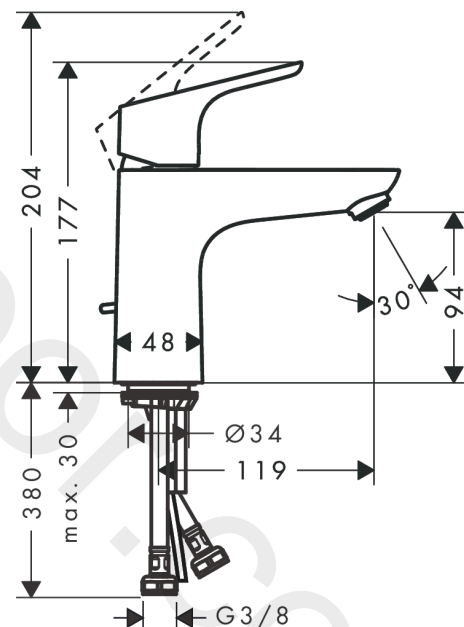

Focus

Single lever basin mixer 100 without waste set Finland

Finish: **Chrome** Article Number: **31979000**

Description

product features

- ComfortZone 100
- projection: 119 mm
- spout height: 94 mm
- handle variant: lever handle
- maximum flow rate at 3 bar: 5 l/min
- ceramic cartridge
- temperature limitation adjustable
- suitable for continuous flow water heaters
- connection type: G 3/8 connections
- connection dimension: DN15
- EU taxonomy: max. 6 l/min - Substantial Contribution (SC) possible

Technology

Certificates / Sustainability

Product image

Scale drawing

Flowchart

Focus
Single lever basin mixer 100 without waste set Finland
 Finish: **Chrome** Article Number: **31979000**

Exploded Drawing

Year of production: >09/20

Focus**Single lever basin mixer 100 without waste set Finland**Finish: **Chrome** Article Number: **31979000****Spare part list**

Year of production: >09/20

Pos.	Description	Article Number	Price	PU
1	handle	98532000	£ 35,00	1
2	screw cover	96338000	£ 3,30	1
3	flange	97406000	£ 20,50	1
4	nut	97209000	£ 16,10	1
5	O-Ring 32x2	98193000	£ 3,30	1
6	cartridge, assy	92730000	£ 35,00	1
7	locking screw for handle	95140000	£ 6,10	1
8	seal	95008000	£ 9,00	1
9	adapter for cartridge	98750000	£ 13,30	1
10	O-Ring 30x2	98186000	£ 3,30	1
11	O-ring 35x2	92604000	£ 6,10	1
12	aerator M24x1 (5 l/min)	13185000	£ 22,30	1
13	screw M8 x 68	97736000	£ 6,10	1
14	seal Ø 42	98722000	£ 6,10	1
15	fixing set	96016000	£ 35,00	1
16	connection hose 450 mm M8x0,75 G3/8	97206000	£ 35,00	1
17	O-ring 7x1,5	98422000	£ 3,30	1