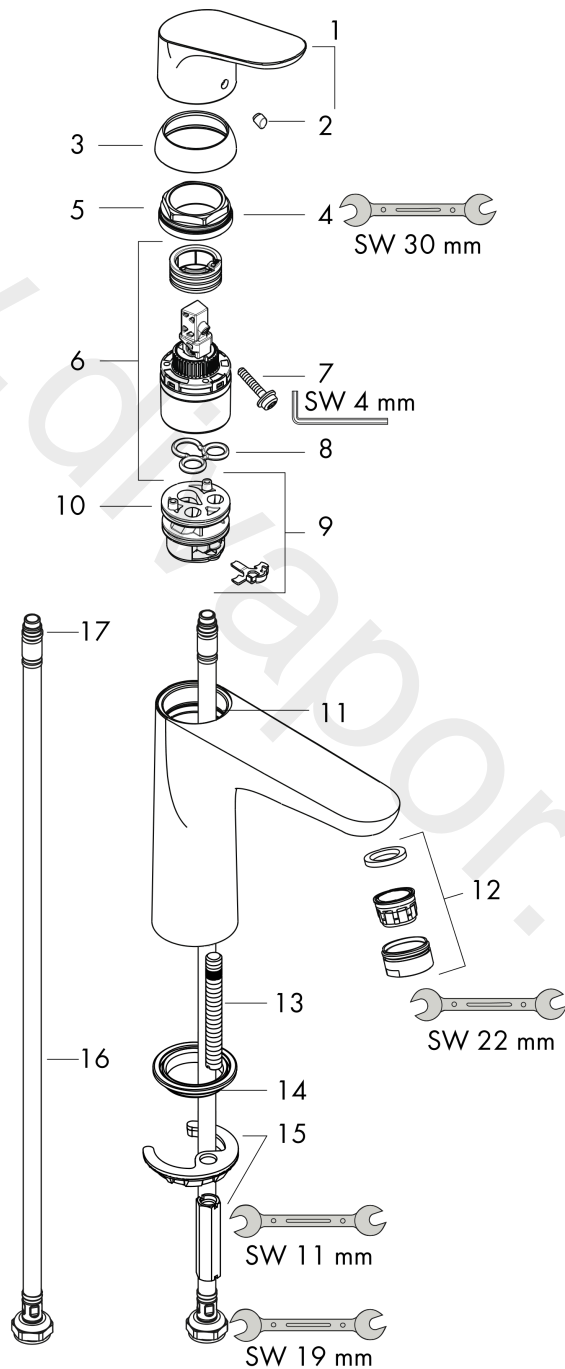

Focus

Single lever basin mixer 100 without waste set Finland

Finish: **Chrome** Article Number: **31979000**

Description

product features

- ComfortZone 100
- projection: 119 mm
- spout height: 94 mm
- handle variant: lever handle
- maximum flow rate at 3 bar: 5 l/min
- ceramic cartridge
- temperature limitation adjustable
- suitable for continuous flow water heaters
- connection type: G 3/8 connections
- connection dimension: DN15
- EU taxonomy: max. 6 l/min - Substantial Contribution (SC) possible

Technology

Certificates / Sustainability

Product image

Scale drawing

Flowchart

Focus
Single lever basin mixer 100 without waste set Finland
 Finish: **Chrome** Article Number: **31979000**

Exploded Drawing

Year of production: >09/20

Focus**Single lever basin mixer 100 without waste set Finland**Finish: **Chrome** Article Number: **31979000****Spare part list**

Year of production: >09/20

Pos.	Description	Article Number	Price	PU
1	handle	98532000	£ 35,00	1
2	screw cover	96338000	£ 3,30	1
3	flange	97406000	£ 20,50	1
4	nut	97209000	£ 16,10	1
5	O-Ring 32x2	98193000	£ 3,30	1
6	cartridge, assy	92730000	£ 35,00	1
7	locking screw for handle	95140000	£ 6,10	1
8	seal	95008000	£ 9,00	1
9	adapter for cartridge	98750000	£ 13,30	1
10	O-Ring 30x2	98186000	£ 3,30	1
11	O-ring 35x2	92604000	£ 6,10	1
12	aerator M24x1 (5 l/min)	13185000	£ 22,30	1
13	screw M8 x 68	97736000	£ 6,10	1
14	seal Ø 42	98722000	£ 6,10	1
15	fixing set	96016000	£ 35,00	1
16	connection hose 450 mm M8x0,75 G3/8	97206000	£ 35,00	1
17	O-ring 7x1,5	98422000	£ 3,30	1