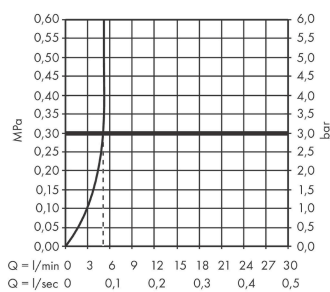

Focus

Single lever basin mixer 100 without waste set Finland

Finish: **Chrome** Article Number: **31979000**

Description

product features

- ComfortZone 100
- projection: 119 mm
- spout height: 94 mm
- handle variant: lever handle
- maximum flow rate at 3 bar: 5 l/min
- ceramic cartridge
- temperature limitation adjustable
- suitable for continuous flow water heaters
- connection type: G 3/8 connections
- connection dimension: DN15
- EU taxonomy: max. 6 l/min - Substantial Contribution (SC) possible

Technology

Certificates / Sustainability

Product image

Scale drawing

Flowchart

Focus
Single lever basin mixer 100 without waste set Finland
 Finish: **Chrome** Article Number: **31979000**

Exploded Drawing

Year of production: >09/20