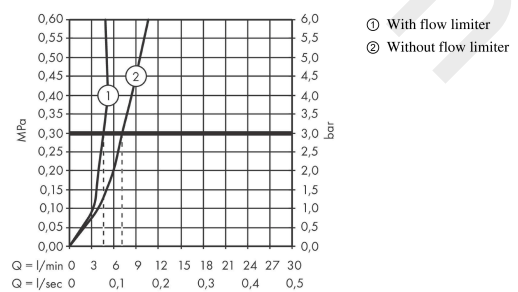

Focus

Single lever basin mixer 100 without waste set Finland

Finish: **Chrome** Article Number: **31979000**

Description

product features

- ComfortZone 100
- projection: 119 mm
- spout height: 94 mm
- handle variant: lever handle
- maximum flow rate at 3 bar: 5 l/min
- ceramic cartridge
- temperature limitation adjustable
- suitable for continuous flow water heaters
- connection type: G 3/8 connections
- connection dimension: DN15
- EU taxonomy: max. 6 l/min - Substantial Contribution (SC) possible

Technology

Certificates / Sustainability

Product image

Scale drawing

Flowchart

Focus
Single lever basin mixer 100 without waste set Finland
 Finish: **Chrome** Article Number: **31979000**

Exploded Drawing

Year of production: >09/20