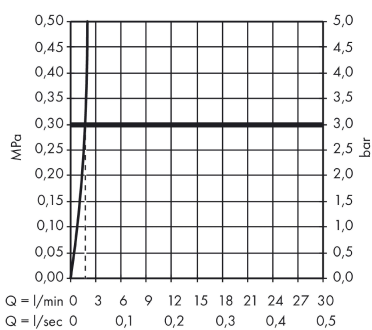

Focus

Single lever basin mixer 100 with pop-up waste set 3 ticks

Finish: **Chrome** Article Number: **31978009**

Description

product features

- consists of: single lever basin mixer, waste set
- ComfortZone 100
- projection: 119 mm
- spout height: 94 mm
- handle variant: lever handle
- maximum flow rate at 3 bar: 1,9 l/min
- ceramic cartridge
- temperature limitation adjustable
- pop-up waste set G 1¼
- material waste set: metal
- connection type: G ½ connections
- connection dimension: DN15

Technology

Product image

Scale drawing

Flowchart

Focus

Single lever basin mixer 100 with pop-up waste set 3 ticks

Finish: **Chrome** Article Number: **31978009**

Exploded Drawing