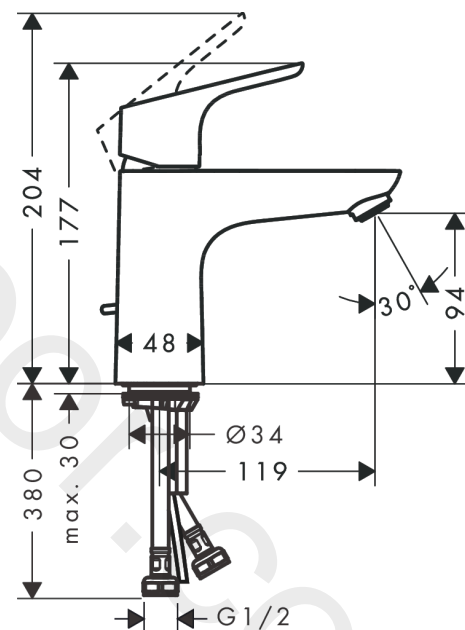

Focus

Single lever basin mixer 100 with pop-up waste set 3 ticks

Finish: **Chrome** Article Number: **31978009**

Description

product features

- consists of: single lever basin mixer, waste set
- ComfortZone 100
- projection: 119 mm
- spout height: 94 mm
- handle variant: lever handle
- maximum flow rate at 3 bar: 1,9 l/min
- ceramic cartridge
- temperature limitation adjustable
- pop-up waste set G 1¼
- material waste set: metal
- connection type: G ½ connections
- connection dimension: DN15

Technology

Product image

Scale drawing

Flowchart

Focus

Single lever basin mixer 100 with pop-up waste set 3 ticks

Finish: **Chrome** Article Number: **31978009**

Exploded Drawing

Year of production: >04/20

Focus**Single lever basin mixer 100 with pop-up waste set 3 ticks**Finish: **Chrome** Article Number: **31978009****Spare part list**

Year of production: >04/20

| Pos. | Description | Article Number | Price | PU |
|------|---------------------------|----------------|---------|----|
| 1 | handle | 98532000 | £ 35,00 | 1 |
| 2 | screw cover | 96338000 | £ 3,30 | 1 |
| 3 | flange | 97406000 | £ 20,50 | 1 |
| 4 | nut | 97209000 | £ 16,10 | 1 |
| 5 | O-Ring 32x2 | 98193000 | £ 3,30 | 1 |
| 6 | cartridge, assy | 95646000 | £ 96,00 | 1 |
| 7 | locking screw for handle | 95140000 | £ 6,10 | 1 |
| 8 | seal | 95008000 | £ 9,00 | 1 |
| 9 | adapter for cartridge | 98750000 | £ 13,30 | 1 |
| 10 | O-Ring 30x2 | 98186000 | £ 3,30 | 1 |
| 11 | O-ring 35x2 | 92604000 | £ 6,10 | 1 |
| 12 | aerator M24x1 (1,9 l/min) | 92300000 | £ 35,00 | 1 |
| 13 | screw M8 x 68 | 97736000 | £ 6,10 | 1 |
| 14 | seal Ø 42 | 98722000 | £ 6,10 | 1 |
| 15 | fixing set | 96016000 | £ 35,00 | 1 |
| 16 | connection hose 450 mm G½ | 93020000 | £ 35,00 | 1 |
| 17 | O-ring 6,6x1,6 | 93019000 | £ 3,30 | 1 |
| 18 | pull rod | 96657000 | £ 13,30 | 1 |