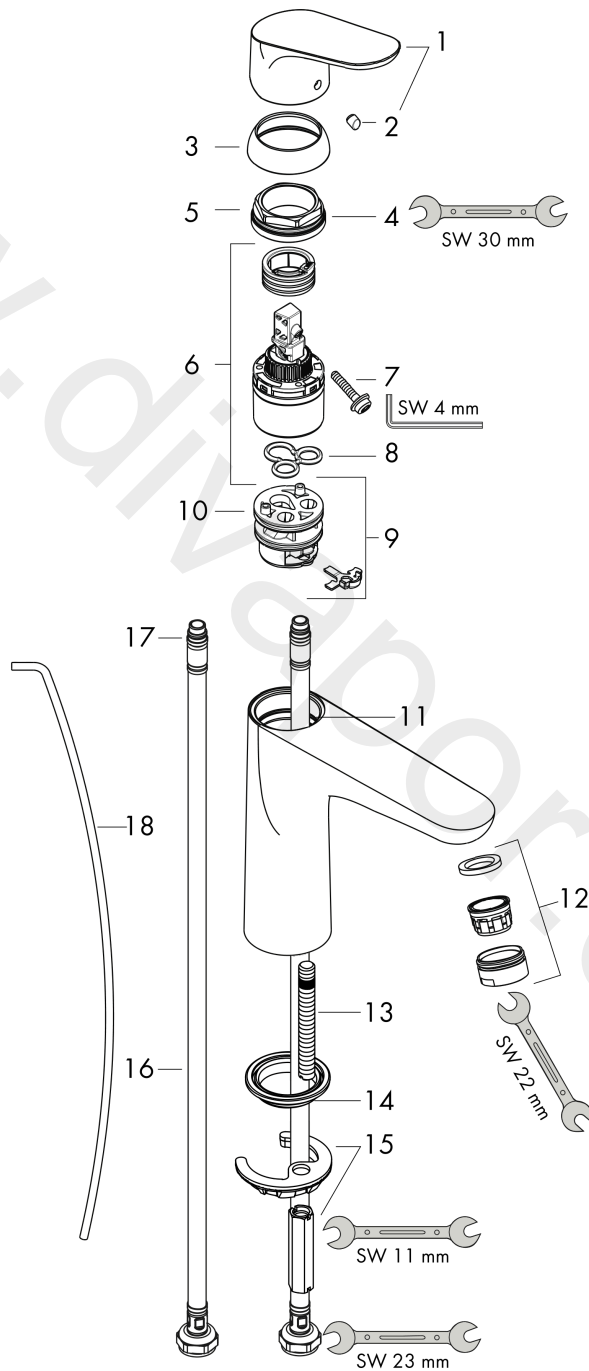

Focus

Single lever basin mixer 100 with pop-up waste set 3 ticks

Finish: **Chrome** Article Number: **31978009**

Description

product features

- consists of: single lever basin mixer, waste set
- ComfortZone 100
- projection: 119 mm
- spout height: 94 mm
- handle variant: lever handle
- maximum flow rate at 3 bar: 1,9 l/min
- ceramic cartridge
- temperature limitation adjustable
- pop-up waste set G 1¼
- material waste set: metal
- connection type: G ½ connections
- connection dimension: DN15

Technology

Product image

Scale drawing

Flowchart

Focus

Single lever basin mixer 100 with pop-up waste set 3 ticks

Finish: **Chrome** Article Number: **31978009**

Exploded Drawing

Year of production: >04/20

Focus**Single lever basin mixer 100 with pop-up waste set 3 ticks**Finish: **Chrome** Article Number: **31978009****Spare part list**

Year of production: >04/20

| Pos. | Description | Article Number | Price | PU |
|------|---------------------------|----------------|---------|----|
| 1 | handle | 98532000 | £ 35,00 | 1 |
| 2 | screw cover | 96338000 | £ 3,30 | 1 |
| 3 | flange | 97406000 | £ 20,50 | 1 |
| 4 | nut | 97209000 | £ 16,10 | 1 |
| 5 | O-Ring 32x2 | 98193000 | £ 3,30 | 1 |
| 6 | cartridge, assy | 95646000 | £ 96,00 | 1 |
| 7 | locking screw for handle | 95140000 | £ 6,10 | 1 |
| 8 | seal | 95008000 | £ 9,00 | 1 |
| 9 | adapter for cartridge | 98750000 | £ 13,30 | 1 |
| 10 | O-Ring 30x2 | 98186000 | £ 3,30 | 1 |
| 11 | O-ring 35x2 | 92604000 | £ 6,10 | 1 |
| 12 | aerator M24x1 (1,9 l/min) | 92300000 | £ 35,00 | 1 |
| 13 | screw M8 x 68 | 97736000 | £ 6,10 | 1 |
| 14 | seal Ø 42 | 98722000 | £ 6,10 | 1 |
| 15 | fixing set | 96016000 | £ 35,00 | 1 |
| 16 | connection hose 450 mm G½ | 93020000 | £ 35,00 | 1 |
| 17 | O-ring 6,6x1,6 | 93019000 | £ 3,30 | 1 |
| 18 | pull rod | 96657000 | £ 13,30 | 1 |