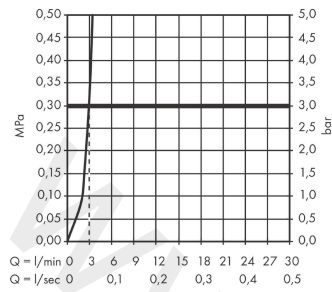

Focus

Single lever basin mixer 100 with pop-up waste set 2 ticks

Finish: **Chrome** Article Number: **31977009**

Description

product features

- consists of: single lever basin mixer, waste set
- ComfortZone 100
- projection: 119 mm
- spout height: 94 mm
- handle variant: lever handle
- spray type: normal spray
- maximum flow rate at 3 bar: 3,8 l/min
- ceramic cartridge
- temperature limitation adjustable
- pop-up waste set G 1¼
- material waste set: metal
- connection type: G ½ connections
- connection dimension: DN15

Technology

Product image

Scale drawing

Focus

Single lever basin mixer 100 with pop-up waste set 2 ticks

Finish: **Chrome** Article Number: **31977009**

Flowchart

www.divapor.com

Focus

Single lever basin mixer 100 with pop-up waste set 2 ticks

Finish: **Chrome** Article Number: **31977009**

Exploded Drawing

Year of production: >04/20

Focus
Single lever basin mixer 100 with pop-up waste set 2 ticks

 Finish: **Chrome** Article Number: **31977009**

Spare part list

Year of production: >04/20

Pos.	Description	Article Number	Price	PU
1	handle	98532000	£ 35,00	1
2	screw cover	96338000	£ 3,30	1
3	flange	97406000	£ 20,50	1
4	nut	97209000	£ 16,10	1
5	O-Ring 32x2	98193000	£ 3,30	1
6	cartridge, assy	95646000	£ 96,00	1
7	locking screw for handle	95140000	£ 6,10	1
8	seal	95008000	£ 9,00	1
9	adapter for cartridge	98750000	£ 13,30	1
10	O-Ring 30x2	98186000	£ 3,30	1
11	O-ring 35x2	92604000	£ 6,10	1
12	aerator M24x1 (3,5 l/min)	92508000	£ 20,50	1
13	screw M8 x 68	97736000	£ 6,10	1
14	seal Ø 42	98722000	£ 6,10	1
15	fixing set	96016000	£ 35,00	1
16	connection hose 450 mm G½	93020000	£ 35,00	1
17	O-ring 6,6x1,6	93019000	£ 3,30	1
18	pull rod	96657000	£ 13,30	1
a	pop up waste	94139000	£ 96,00	1
b	pop up waste	94139007	-	1