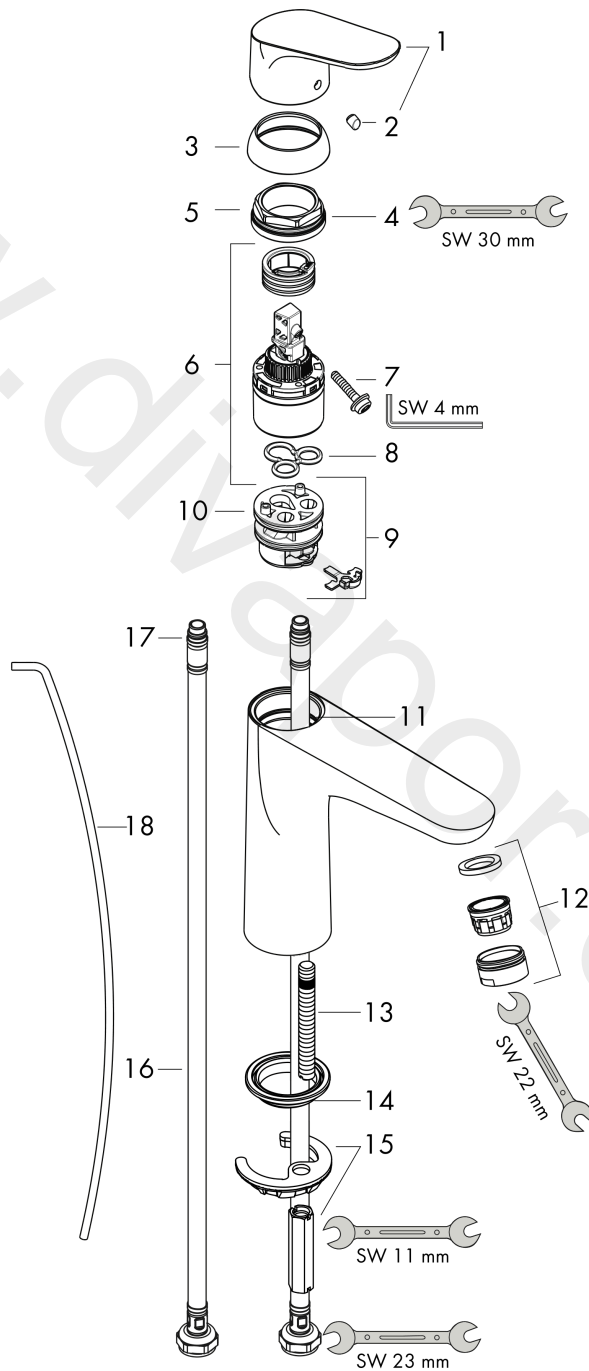

Focus

Single lever basin mixer 100 with pop-up waste set 2 ticks

Finish: **Chrome** Article Number: **31977009**

Description

product features

- consists of: single lever basin mixer, waste set
- ComfortZone 100
- projection: 119 mm
- spout height: 94 mm
- handle variant: lever handle
- spray type: normal spray
- maximum flow rate at 3 bar: 3,8 l/min
- ceramic cartridge
- temperature limitation adjustable
- pop-up waste set G 1¼
- material waste set: metal
- connection type: G ½ connections
- connection dimension: DN15

Technology

Product image

Scale drawing

Focus

Single lever basin mixer 100 with pop-up waste set 2 ticks

Finish: **Chrome** Article Number: **31977009**

Flowchart

www.divapor.com

Focus

Single lever basin mixer 100 with pop-up waste set 2 ticks

Finish: **Chrome** Article Number: **31977009**

Exploded Drawing

Year of production: >04/20

Focus
Single lever basin mixer 100 with pop-up waste set 2 ticks

 Finish: **Chrome** Article Number: **31977009**

Spare part list

Year of production: >04/20

Pos.	Description	Article Number	Price	PU
1	handle	98532000	£ 35,00	1
2	screw cover	96338000	£ 3,30	1
3	flange	97406000	£ 20,50	1
4	nut	97209000	£ 16,10	1
5	O-Ring 32x2	98193000	£ 3,30	1
6	cartridge, assy	95646000	£ 96,00	1
7	locking screw for handle	95140000	£ 6,10	1
8	seal	95008000	£ 9,00	1
9	adapter for cartridge	98750000	£ 13,30	1
10	O-Ring 30x2	98186000	£ 3,30	1
11	O-ring 35x2	92604000	£ 6,10	1
12	aerator M24x1 (3,5 l/min)	92508000	£ 20,50	1
13	screw M8 x 68	97736000	£ 6,10	1
14	seal Ø 42	98722000	£ 6,10	1
15	fixing set	96016000	£ 35,00	1
16	connection hose 450 mm G½	93020000	£ 35,00	1
17	O-ring 6,6x1,6	93019000	£ 3,30	1
18	pull rod	96657000	£ 13,30	1
a	pop up waste	94139000	£ 96,00	1
b	pop up waste	94139007	-	1