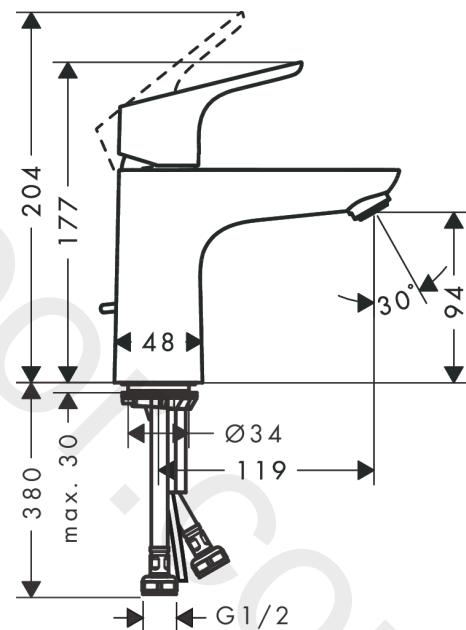

Focus

Single lever basin mixer 100 with pop-up waste set 2 ticks

Finish: **Chrome** Article Number: **31977009**

Description

product features

- consists of: single lever basin mixer, waste set
- ComfortZone 100
- projection: 119 mm
- spout height: 94 mm
- handle variant: lever handle
- spray type: normal spray
- maximum flow rate at 3 bar: 3,8 l/min
- ceramic cartridge
- temperature limitation adjustable
- pop-up waste set G 1¼
- material waste set: metal
- connection type: G ½ connections
- connection dimension: DN15

Technology

Product image

Scale drawing

Focus

Single lever basin mixer 100 with pop-up waste set 2 ticks

Finish: **Chrome** Article Number: **31977009**

Flowchart

www.divapor.com

Focus

Single lever basin mixer 100 with pop-up waste set 2 ticks

Finish: **Chrome** Article Number: **31977009**

Exploded Drawing

Year of production: >04/20

Focus
Single lever basin mixer 100 with pop-up waste set 2 ticks

 Finish: **Chrome** Article Number: **31977009**

Spare part list

Year of production: >04/20

Pos.	Description	Article Number	Price	PU
1	handle	98532000	£ 35,00	1
2	screw cover	96338000	£ 3,30	1
3	flange	97406000	£ 20,50	1
4	nut	97209000	£ 16,10	1
5	O-Ring 32x2	98193000	£ 3,30	1
6	cartridge, assy	95646000	£ 96,00	1
7	locking screw for handle	95140000	£ 6,10	1
8	seal	95008000	£ 9,00	1
9	adapter for cartridge	98750000	£ 13,30	1
10	O-Ring 30x2	98186000	£ 3,30	1
11	O-ring 35x2	92604000	£ 6,10	1
12	aerator M24x1 (3,5 l/min)	92508000	£ 20,50	1
13	screw M8 x 68	97736000	£ 6,10	1
14	seal Ø 42	98722000	£ 6,10	1
15	fixing set	96016000	£ 35,00	1
16	connection hose 450 mm G½	93020000	£ 35,00	1
17	O-ring 6,6x1,6	93019000	£ 3,30	1
18	pull rod	96657000	£ 13,30	1
a	pop up waste	94139000	£ 96,00	1
b	pop up waste	94139007	-	1