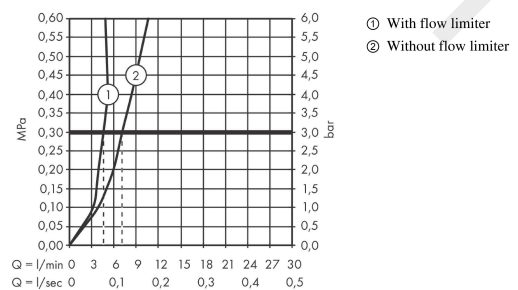

Focus

Single lever basin mixer 70 without waste set Finland

Finish: **Chrome** Article Number: **31975000**

Description

product features

- ComfortZone 70
- projection: 101 mm
- spout height: 53 mm
- handle variant: lever handle
- spray type: normal spray
- maximum flow rate at 3 bar: 5 l/min
- ceramic cartridge
- temperature limitation adjustable
- suitable for continuous flow water heaters
- connection type: G 3/8 connections
- connection dimension: DN15
- EU taxonomy: max. 6 l/min - Substantial Contribution (SC) possible

Technology

Certificates / Sustainability

Product image

Scale drawing

Flowchart