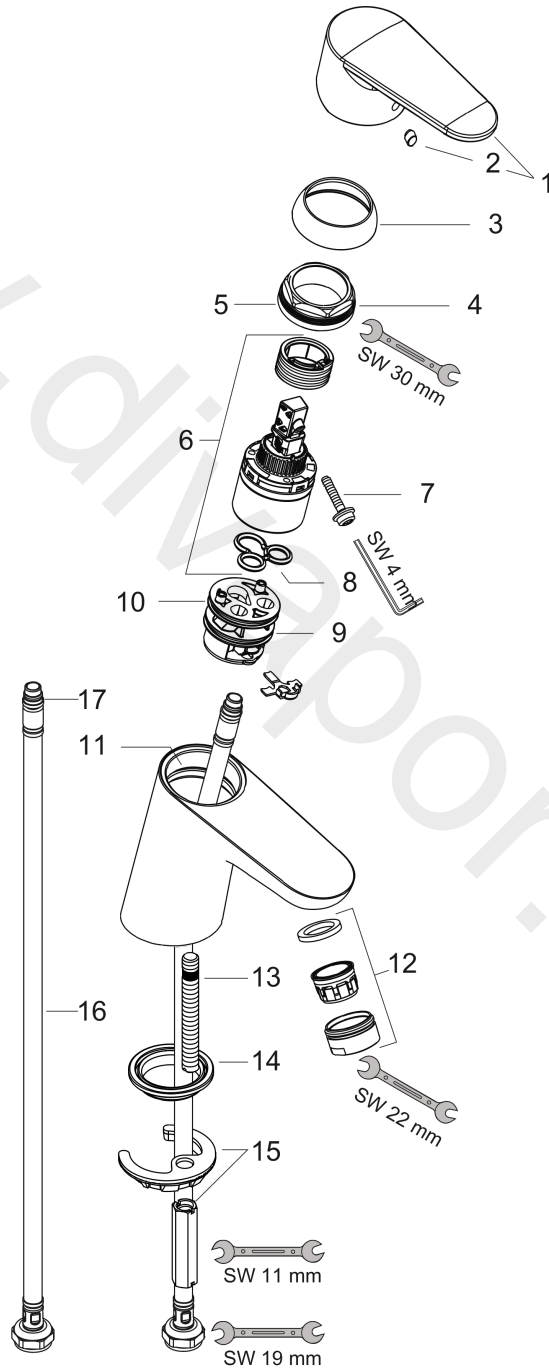

### product features

- ComfortZone 70
- projection: 101 mm
- spout height: 53 mm
- handle variant: lever handle
- spray type: normal spray
- maximum flow rate at 3 bar: 5 l/min
- ceramic cartridge
- temperature limitation adjustable
- suitable for continuous flow water heaters
- connection type: G 3/8 connections
- connection dimension: DN15
- EU taxonomy: max. 6 l/min - Substantial Contribution (SC) possible

## Scale drawing

## Flowchart

**Focus**  
**Single lever basin mixer 70 without waste set Finland**  
 Finish: **Chrome** Article Number: **31975000**

**Exploded Drawing**

Year of production: >09/20

### Spare part list

Year of production: >09/20

Pos.	Description	Article Number	Price	PU
1	handle	98532000	£ 35,00	1
2	screw cover	96338000	£ 3,30	1
3	flange	97406000	£ 20,50	1
4	nut	97209000	£ 16,10	1
5	O-Ring 32x2	98193000	£ 3,30	1
6	cartridge, assy	92730000	£ 35,00	1
7	locking screw for handle	95140000	£ 6,10	1
8	seal	95008000	£ 9,00	1
9	adapter for cartridge	98750000	£ 13,30	1
10	O-Ring 30x2	98186000	£ 3,30	1
11	O-ring 35x2	92604000	£ 6,10	1
12	aerator M24x1 (5 l/min)	13185000	£ 22,30	1
13	screw M8 x 68	97736000	£ 6,10	1
14	seal Ø 42	98722000	£ 6,10	1
15	fixing set	96016000	£ 35,00	1
16	connection hose 450 mm M8x0,75 G3/8	97206000	£ 35,00	1
17	O-ring 7x1,5	98422000	£ 3,30	1