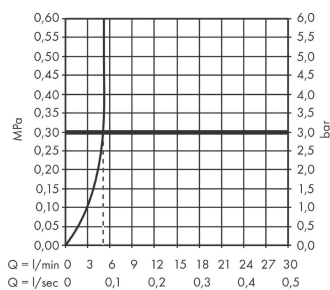

Focus

Single lever basin mixer 70 without waste set Finland

Finish: **Chrome** Article Number: **31975000**

Description

product features

- ComfortZone 70
- projection: 101 mm
- spout height: 53 mm
- handle variant: lever handle
- spray type: normal spray
- maximum flow rate at 3 bar: 5 l/min
- ceramic cartridge
- temperature limitation adjustable
- suitable for continuous flow water heaters
- connection type: G 3/8 connections
- connection dimension: DN15
- EU taxonomy: max. 6 l/min - Substantial Contribution (SC) possible

Technology

Certificates / Sustainability

Product image

Scale drawing

Flowchart