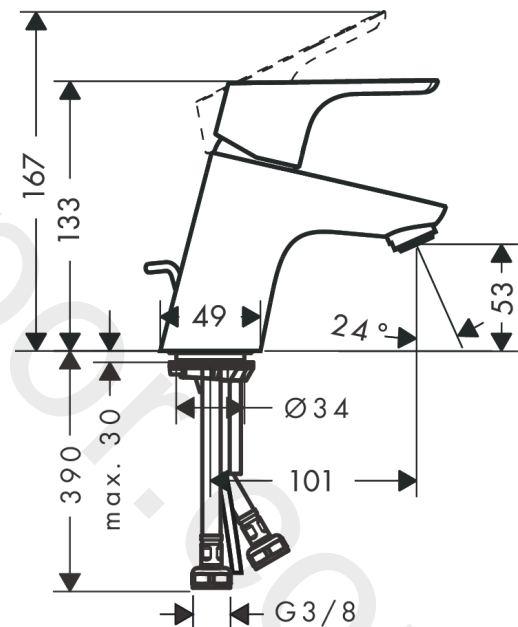

### product features

- ComfortZone 70
- projection: 101 mm
- spout height: 53 mm
- handle variant: lever handle
- spray type: normal spray
- maximum flow rate at 3 bar: 5 l/min
- ceramic cartridge
- temperature limitation adjustable
- suitable for continuous flow water heaters
- connection type: G 3/8 connections
- connection dimension: DN15
- EU taxonomy: max. 6 l/min - Substantial Contribution (SC) possible

## Scale drawing

### Spare part list

Year of production: >09/20

Pos.	Description	Article Number	Price	PU
1	handle	98532000	£ 35,00	1
2	screw cover	96338000	£ 3,30	1
3	flange	97406000	£ 20,50	1
4	nut	97209000	£ 16,10	1
5	O-Ring 32x2	98193000	£ 3,30	1
6	cartridge, assy	92730000	£ 35,00	1
7	locking screw for handle	95140000	£ 6,10	1
8	seal	95008000	£ 9,00	1
9	adapter for cartridge	98750000	£ 13,30	1
10	O-Ring 30x2	98186000	£ 3,30	1
11	O-ring 35x2	92604000	£ 6,10	1
12	aerator M24x1 (5 l/min)	13185000	£ 22,30	1
13	screw M8 x 68	97736000	£ 6,10	1
14	seal Ø 42	98722000	£ 6,10	1
15	fixing set	96016000	£ 35,00	1
16	connection hose 450 mm M8x0,75 G3/8	97206000	£ 35,00	1
17	O-ring 7x1,5	98422000	£ 3,30	1