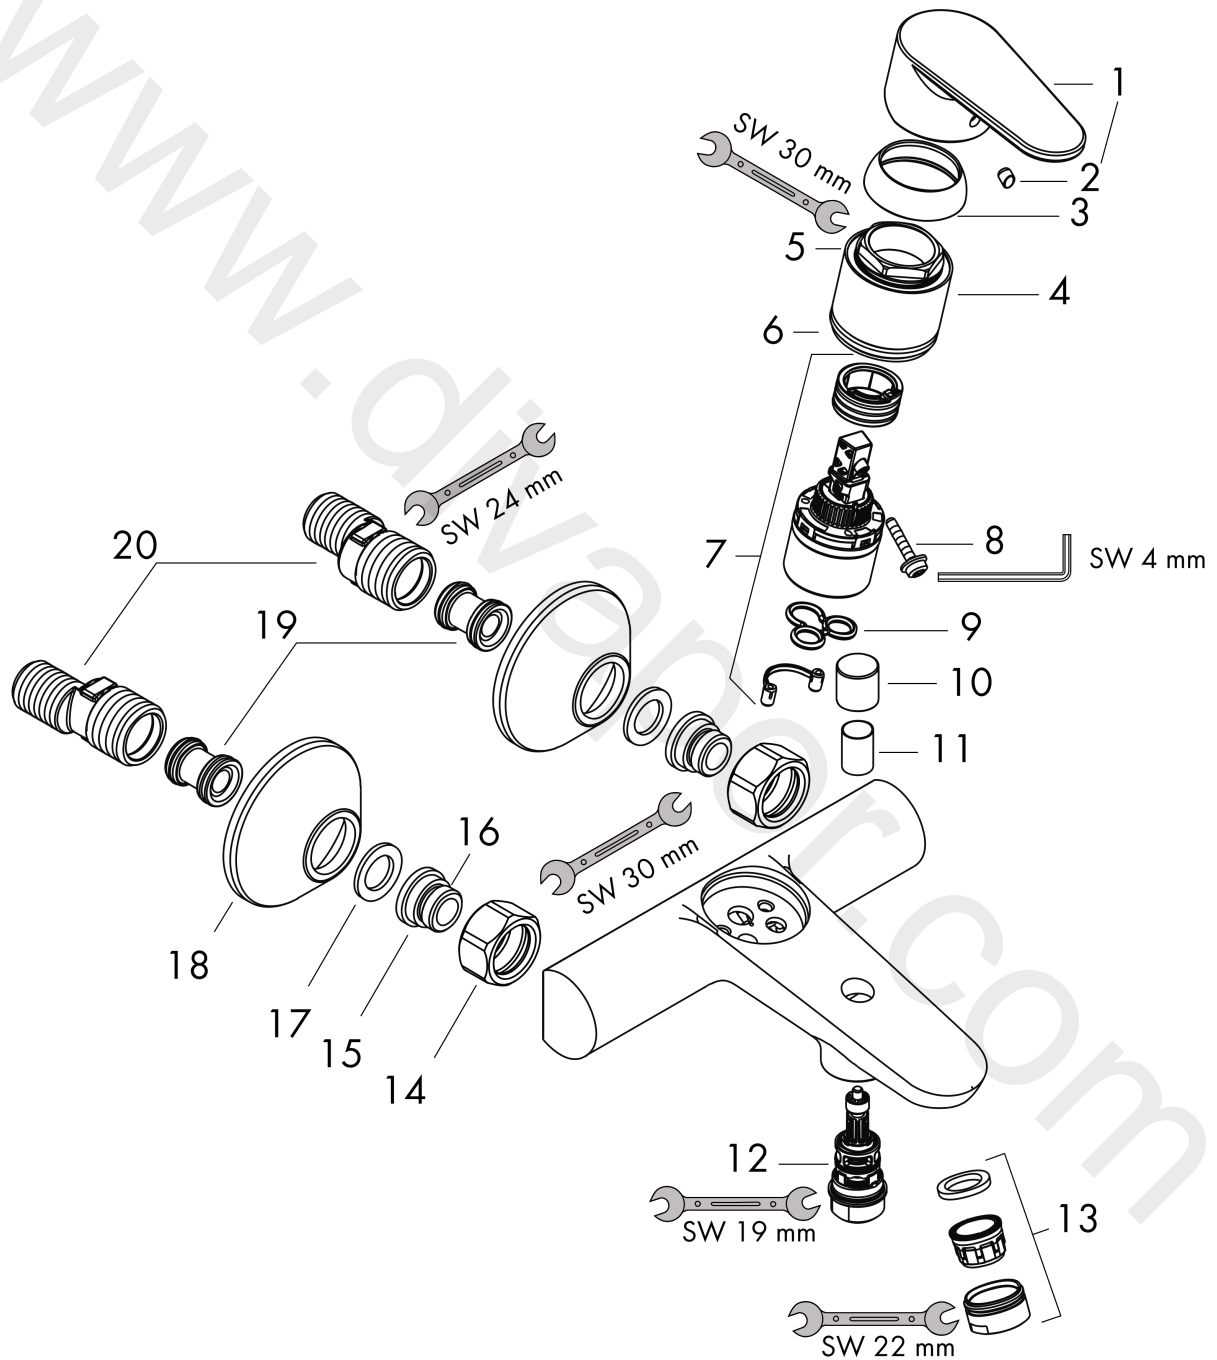

Focus
Single lever bath mixer Project for exposed installation
 Surfaces: Article Number: **31974000**

Exploded Drawing

Year of production: **07/14 - 12/17**

Focus**Single lever bath mixer Project for exposed installation**Surfaces: Article Number: **31974000****Spare part list**

Year of production: 07/14 - 12/17

Pos.	Description	Article Number	Price	PU
1	handle	98532000	£ 35,00	1
2	screw cover	96338000	£ 3,30	1
3	flange	97406000	£ 20,50	1
4	nut	97977000	£ 43,00	1
5	O-Ring 32x2	98193000	£ 3,30	1
6	O-ring 33x1,5	98164000	£ 3,30	1
7	cartridge, assy	92730000	£ 35,00	1
8	locking screw for handle	95140000	£ 6,10	1
9	seal	95008000	£ 9,00	1
10	diverter knob	97981000	£ 20,50	1
11	sleeve	97979000	£ 16,10	1
12	selector	97978000	£ 64,00	1
13	aerator M24x1 (30 l/min)	92360000	£ 13,30	1
14	set of nuts	96157000	£ 35,00	1
15	connecting thread	97220000	£ 16,10	1
16	O-ring 15x2	98163000	£ 3,30	1
17	filter packing	96922000	£ 9,00	1
18	escutcheon Ø 70 mm	94135000	£ 13,30	1
19	noise reduction	96429000	£ 6,10	1
20	set of S-unions (±12 mm)	94140000	£ 51,00	1
a	set of S-unions (±32 mm)	98592000	£ 43,00	1