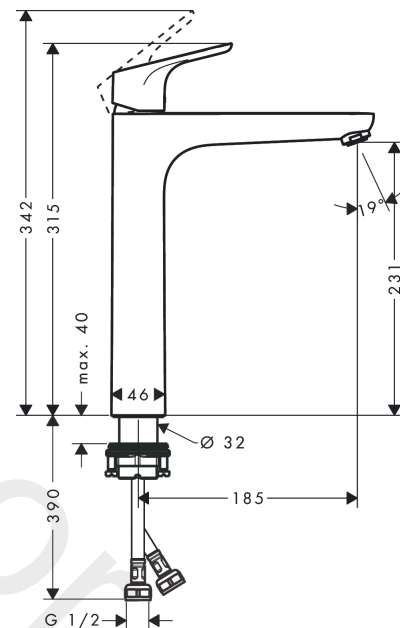

### product features

- ComfortZone 230
- spout height: 231 mm
- handle variant: lever handle
- maximum flow rate at 3 bar: 1,9 l/min
- ceramic cartridge
- temperature limitation adjustable
- connection type: G ½ connections
- connection dimension: DN15

## Scale drawing

Finish: **Chrome** Article Number: **31973009**

**Spare part list**

Year of production: >04/20

| Pos. | Description                         | Article Number | Price   | PU |
|------|-------------------------------------|----------------|---------|----|
| 1    | handle                              | 98532000       | £ 35,00 | 1  |
| 2    | screw cover                         | 96338000       | £ 3,30  | 1  |
| 3    | flange                              | 97406000       | £ 20,50 | 1  |
| 4    | nut                                 | 97209000       | £ 16,10 | 1  |
| 5    | O-Ring 32x2                         | 98193000       | £ 3,30  | 1  |
| 6    | cartridge, assy                     | 95646001       | £ 96,00 | 1  |
| 7    | locking screw for handle            | 95140000       | £ 6,10  | 1  |
| 8    | seal                                | 95008000       | £ 9,00  | 1  |
| 9    | adapter for cartridge               | 98750000       | £ 13,30 | 1  |
| 10   | O-Ring 30x2                         | 98186000       | £ 3,30  | 1  |
| 11   | O-ring 35x2                         | 92604000       | £ 6,10  | 1  |
| 12   | aerator M24x1 (1,9 l/min)           | 92300000       | £ 35,00 | 1  |
| 13   | flat seal                           | 98749000       | £ 6,10  | 1  |
| 14   | fixing set (Ø 32)                   | 13961000       | £ 25,00 | 1  |
| 15   | lever collar                        | 97548000       | £ 3,30  | 1  |
| 16   | connection hose 600 mm M8x0,75 G1/2 | 92482000       | £ 43,00 | 1  |
| 17   | O-ring 7x1,5                        | 98422000       | £ 3,30  | 1  |
| a    | fixation extension 35 mm            | 13898000       | £ 79,00 | 1  |