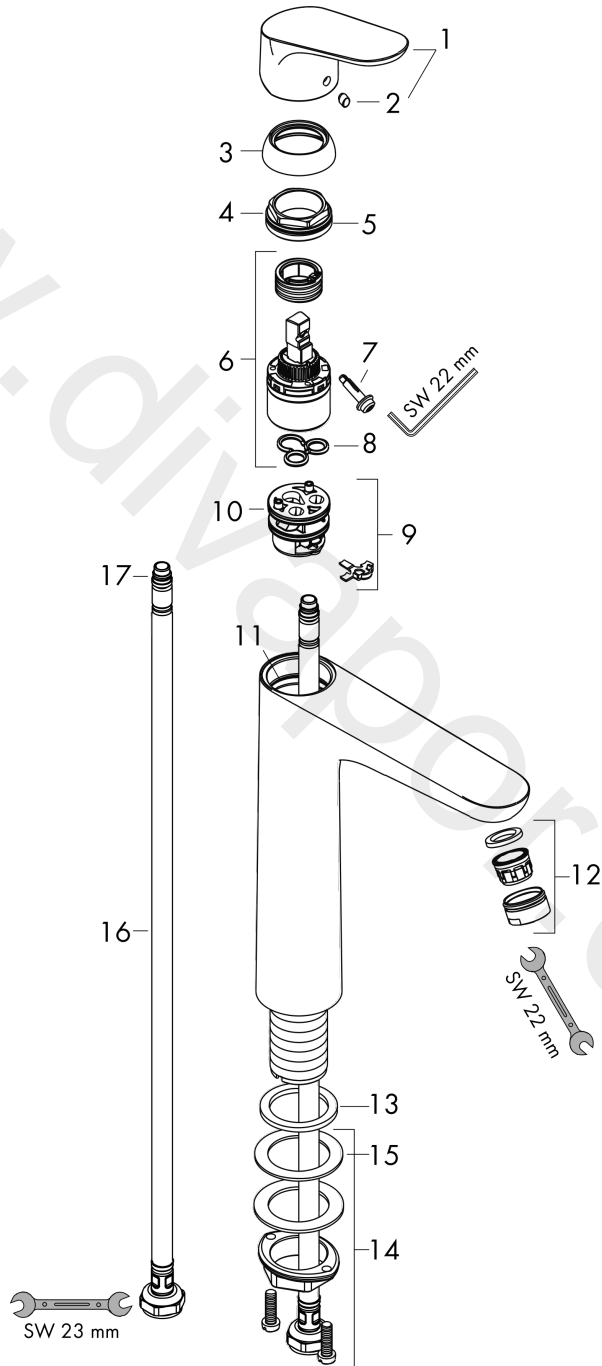

## Scale drawing

## Flowchart

**Focus**  
**Single lever basin mixer 230 without waste set 3 ticks**  
 Finish: **Chrome** Article Number: **31973009**

**Exploded Drawing**

Year of production: >04/20

**Focus**

**Single lever basin mixer 230 without waste set 3 ticks**

Finish: **Chrome** Article Number: **31973009**

**Spare part list**

Year of production: >04/20

| Pos. | Description                         | Article Number | Price   | PU |
|------|-------------------------------------|----------------|---------|----|
| 1    | handle                              | 98532000       | £ 35,00 | 1  |
| 2    | screw cover                         | 96338000       | £ 3,30  | 1  |
| 3    | flange                              | 97406000       | £ 20,50 | 1  |
| 4    | nut                                 | 97209000       | £ 16,10 | 1  |
| 5    | O-Ring 32x2                         | 98193000       | £ 3,30  | 1  |
| 6    | cartridge, assy                     | 95646001       | £ 96,00 | 1  |
| 7    | locking screw for handle            | 95140000       | £ 6,10  | 1  |
| 8    | seal                                | 95008000       | £ 9,00  | 1  |
| 9    | adapter for cartridge               | 98750000       | £ 13,30 | 1  |
| 10   | O-Ring 30x2                         | 98186000       | £ 3,30  | 1  |
| 11   | O-ring 35x2                         | 92604000       | £ 6,10  | 1  |
| 12   | aerator M24x1 (1,9 l/min)           | 92300000       | £ 35,00 | 1  |
| 13   | flat seal                           | 98749000       | £ 6,10  | 1  |
| 14   | fixing set (Ø 32)                   | 13961000       | £ 25,00 | 1  |
| 15   | lever collar                        | 97548000       | £ 3,30  | 1  |
| 16   | connection hose 600 mm M8x0,75 G1/2 | 92482000       | £ 43,00 | 1  |
| 17   | O-ring 7x1,5                        | 98422000       | £ 3,30  | 1  |
| a    | fixation extension 35 mm            | 13898000       | £ 79,00 | 1  |