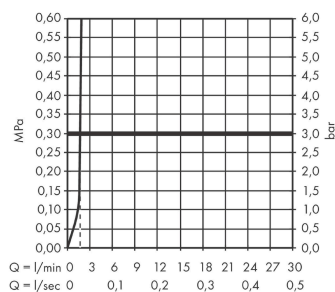

Focus

Single lever basin mixer 230 without waste set 3 ticks

Finish: **Chrome** Article Number: **31973009**

Description

product features

- ComfortZone 230
- spout height: 231 mm
- handle variant: lever handle
- maximum flow rate at 3 bar: 1,9 l/min
- ceramic cartridge
- temperature limitation adjustable
- connection type: G ½ connections
- connection dimension: DN15

Technology

Product image

Scale drawing

Flowchart