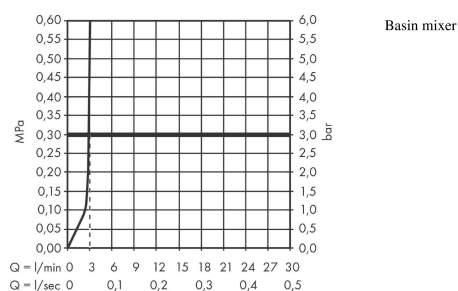

Focus

Single lever basin mixer 230 without waste set 2 ticks

Finish: **Chrome** Article Number: **31972009**

Description

product features

- ComfortZone 230
- spout height: 231 mm
- handle variant: lever handle
- spray type: normal spray
- maximum flow rate at 3 bar: 3,8 l/min
- ceramic cartridge
- temperature limitation adjustable
- connection type: G 1/2 connections
- connection dimension: DN15

Technology

Product image

Scale drawing

Flowchart

Focus
Single lever basin mixer 230 without waste set 2 ticks
 Finish: **Chrome** Article Number: **31972009**

Exploded Drawing

Year of production: >04/20

Focus**Single lever basin mixer 230 without waste set 2 ticks**Finish: **Chrome** Article Number: **31972009****Spare part list**