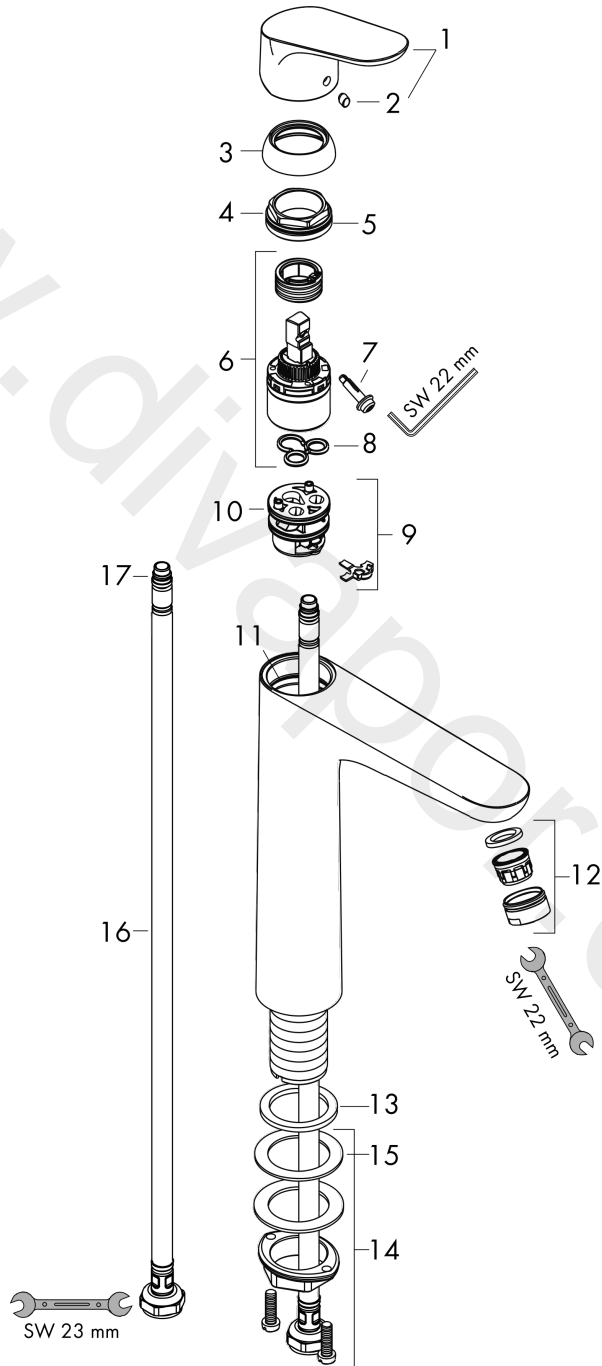

Focus

Single lever basin mixer 230 without waste set 2 ticks

Finish: **Chrome** Article Number: **31972009**

Description

product features

- ComfortZone 230
- spout height: 231 mm
- handle variant: lever handle
- spray type: normal spray
- maximum flow rate at 3 bar: 3,8 l/min
- ceramic cartridge
- temperature limitation adjustable
- connection type: G 1/2 connections
- connection dimension: DN15

Technology

Product image

Scale drawing

Flowchart

Focus
Single lever basin mixer 230 without waste set 2 ticks
 Finish: **Chrome** Article Number: **31972009**

Exploded Drawing

Year of production: >04/20

Focus**Single lever basin mixer 230 without waste set 2 ticks**Finish: **Chrome** Article Number: **31972009****Spare part list**

Year of production: >04/20

Pos.	Description	Article Number	Price	PU
1	handle	98532000	£ 35,00	1
2	screw cover	96338000	£ 3,30	1
3	flange	97406000	£ 20,50	1
4	nut	97209000	£ 16,10	1
5	O-Ring 32x2	98193000	£ 3,30	1
6	cartridge, assy	95646001	£ 96,00	1
7	locking screw for handle	95140000	£ 6,10	1
8	seal	95008000	£ 9,00	1
9	adapter for cartridge	98750000	£ 13,30	1
10	O-Ring 30x2	98186000	£ 3,30	1
11	O-ring 35x2	92604000	£ 6,10	1
12	aerator M24x1	98453000	£ 20,50	1
13	flat seal	98749000	£ 6,10	1
14	fixing set (Ø 32)	13961000	£ 25,00	1
15	lever collar	97548000	£ 3,30	1
16	connection hose 600 mm M8x0,75 G1/2	92482000	£ 43,00	1
17	O-ring 7x1,5	98422000	£ 3,30	1