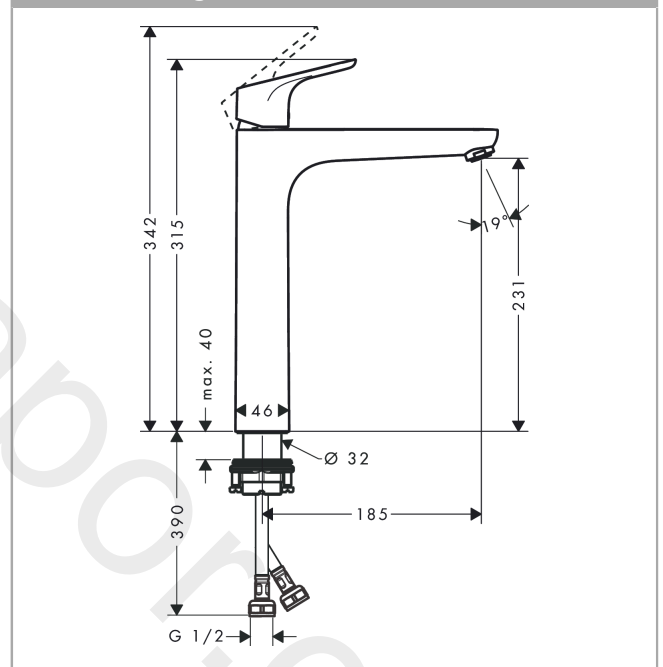

Focus

Single lever basin mixer 230 without waste set 2 ticks

Finish: **Chrome** Article Number: **31972009**

Description

product features

- ComfortZone 230
- spout height: 231 mm
- handle variant: lever handle
- spray type: normal spray
- maximum flow rate at 3 bar: 3,8 l/min
- ceramic cartridge
- temperature limitation adjustable
- connection type: G 1/2 connections
- connection dimension: DN15

Technology

Product image

Scale drawing

Flowchart

Focus
Single lever basin mixer 230 without waste set 2 ticks
 Finish: **Chrome** Article Number: **31972009**

Exploded Drawing

Year of production: >04/20

Focus**Single lever basin mixer 230 without waste set 2 ticks**Finish: **Chrome** Article Number: **31972009****Spare part list**

Year of production: >04/20

Pos.	Description	Article Number	Price	PU
1	handle	98532000	£ 35,00	1
2	screw cover	96338000	£ 3,30	1
3	flange	97406000	£ 20,50	1
4	nut	97209000	£ 16,10	1
5	O-Ring 32x2	98193000	£ 3,30	1
6	cartridge, assy	95646001	£ 96,00	1
7	locking screw for handle	95140000	£ 6,10	1
8	seal	95008000	£ 9,00	1
9	adapter for cartridge	98750000	£ 13,30	1
10	O-Ring 30x2	98186000	£ 3,30	1
11	O-ring 35x2	92604000	£ 6,10	1
12	aerator M24x1	98453000	£ 20,50	1
13	flat seal	98749000	£ 6,10	1
14	fixing set (Ø 32)	13961000	£ 25,00	1
15	lever collar	97548000	£ 3,30	1
16	connection hose 600 mm M8x0,75 G1/2	92482000	£ 43,00	1
17	O-ring 7x1,5	98422000	£ 3,30	1