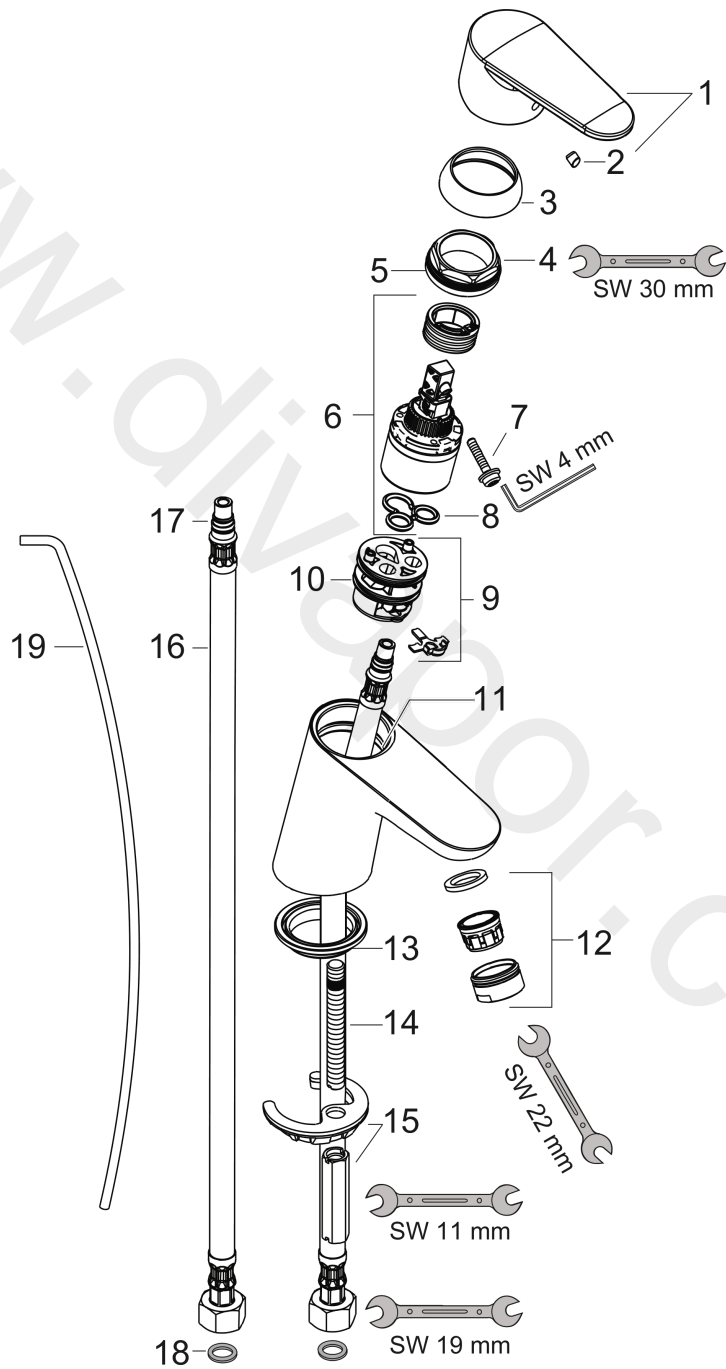

Focus

Single lever basin mixer 70 Project with pop-up waste set

Surfaces: Article Number: **31970000**

Exploded Drawing

Year of production: **07/14 - 04/17**

Focus

Single lever basin mixer 70 Project with pop-up waste set

Surfaces: Article Number: **31970000**

Spare part list

Year of production: **07/14 - 04/17**

Pos.	Description	Article Number	Price	PU
1	handle	98532000	£ 35,00	1
2	screw cover	96338000	£ 3,30	1
3	flange	97406000	£ 20,50	1
4	nut	97209000	£ 16,10	1
5	O-Ring 32x2	98193000	£ 3,30	1
6	cartridge, assy	92730000	£ 35,00	1
7	locking screw for handle	95140000	£ 6,10	1
8	seal	95008000	£ 9,00	1
9	adapter for cartridge	98750000	£ 13,30	1
10	O-Ring 30x2	98186000	£ 3,30	1
11	O-ring 35x2	92604000	£ 6,10	1
12	aerator M24x1 (5 l/min)	92372000	£ 20,50	1
13	seal Ø 42	98722000	£ 6,10	1
14	screw M8 x 68	97736000	£ 6,10	1
15	fixing set	96016000	£ 35,00	1
16	connection hose 450 mm M8x0,75 G3/8	97206000	£ 35,00	1
17	O-ring 7x1,5	98422000	£ 3,30	1
18	pull rod	96657000	£ 13,30	1
a	pop up waste	92168000	£ 43,00	1