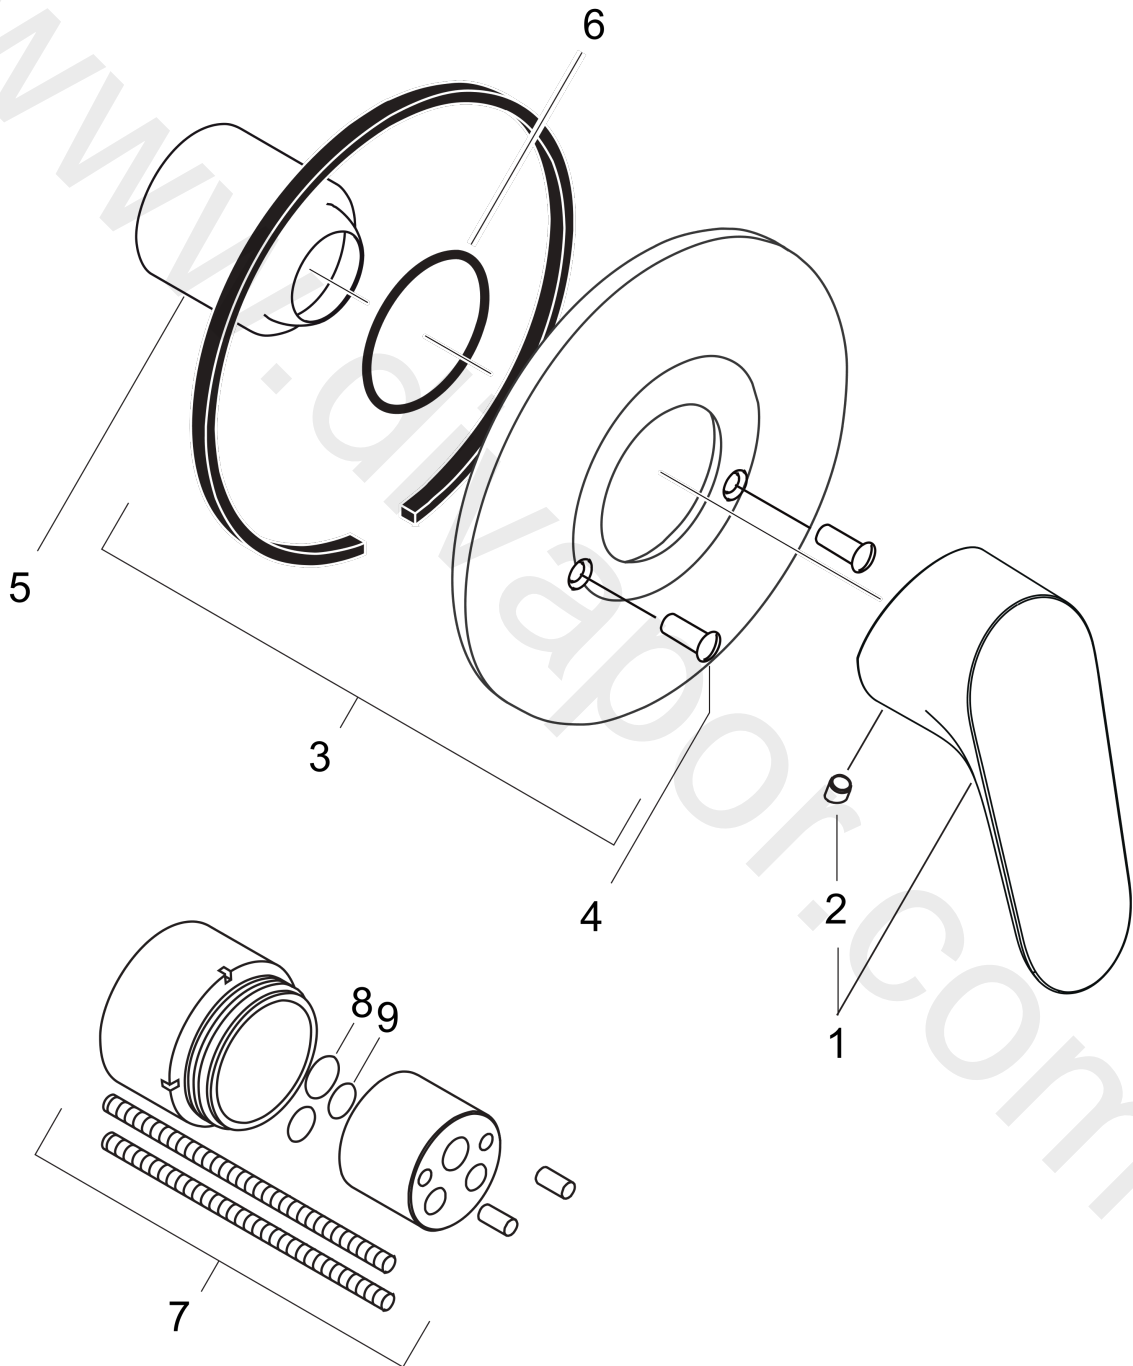

**Focus**  
**Single lever shower mixer for concealed installation**  
 Surfaces: Article Number: **31967000**

**Exploded Drawing**

Year of production: **10/08 - 03/15**

**Focus**

**Single lever shower mixer for concealed installation**

Surfaces: Article Number: **31967000**

**Spare part list**

Year of production: **10/08 - 03/15**

Pos.	Description	Article Number	Price	PU
1	handle	98532000	£ 35,00	1
2	screw cover	96338000	£ 3,30	1
3	escutcheon Ø 150 mm	96555000	£ 64,00	1
4	hollow screw	96065000	£ 6,10	1
5	flange	96348000	£ 13,30	1
6	O-Ring 48x3	95508000	£ 3,30	1
7	extension set 28 mm shower mixer	32698000	£ 137,00	1
8	O-ring 12x1,5	98430000	£ 3,30	1
9	O-ring 10x1,5	98123000	£ 3,30	1
a	base body	13620180	£ 179,00	1